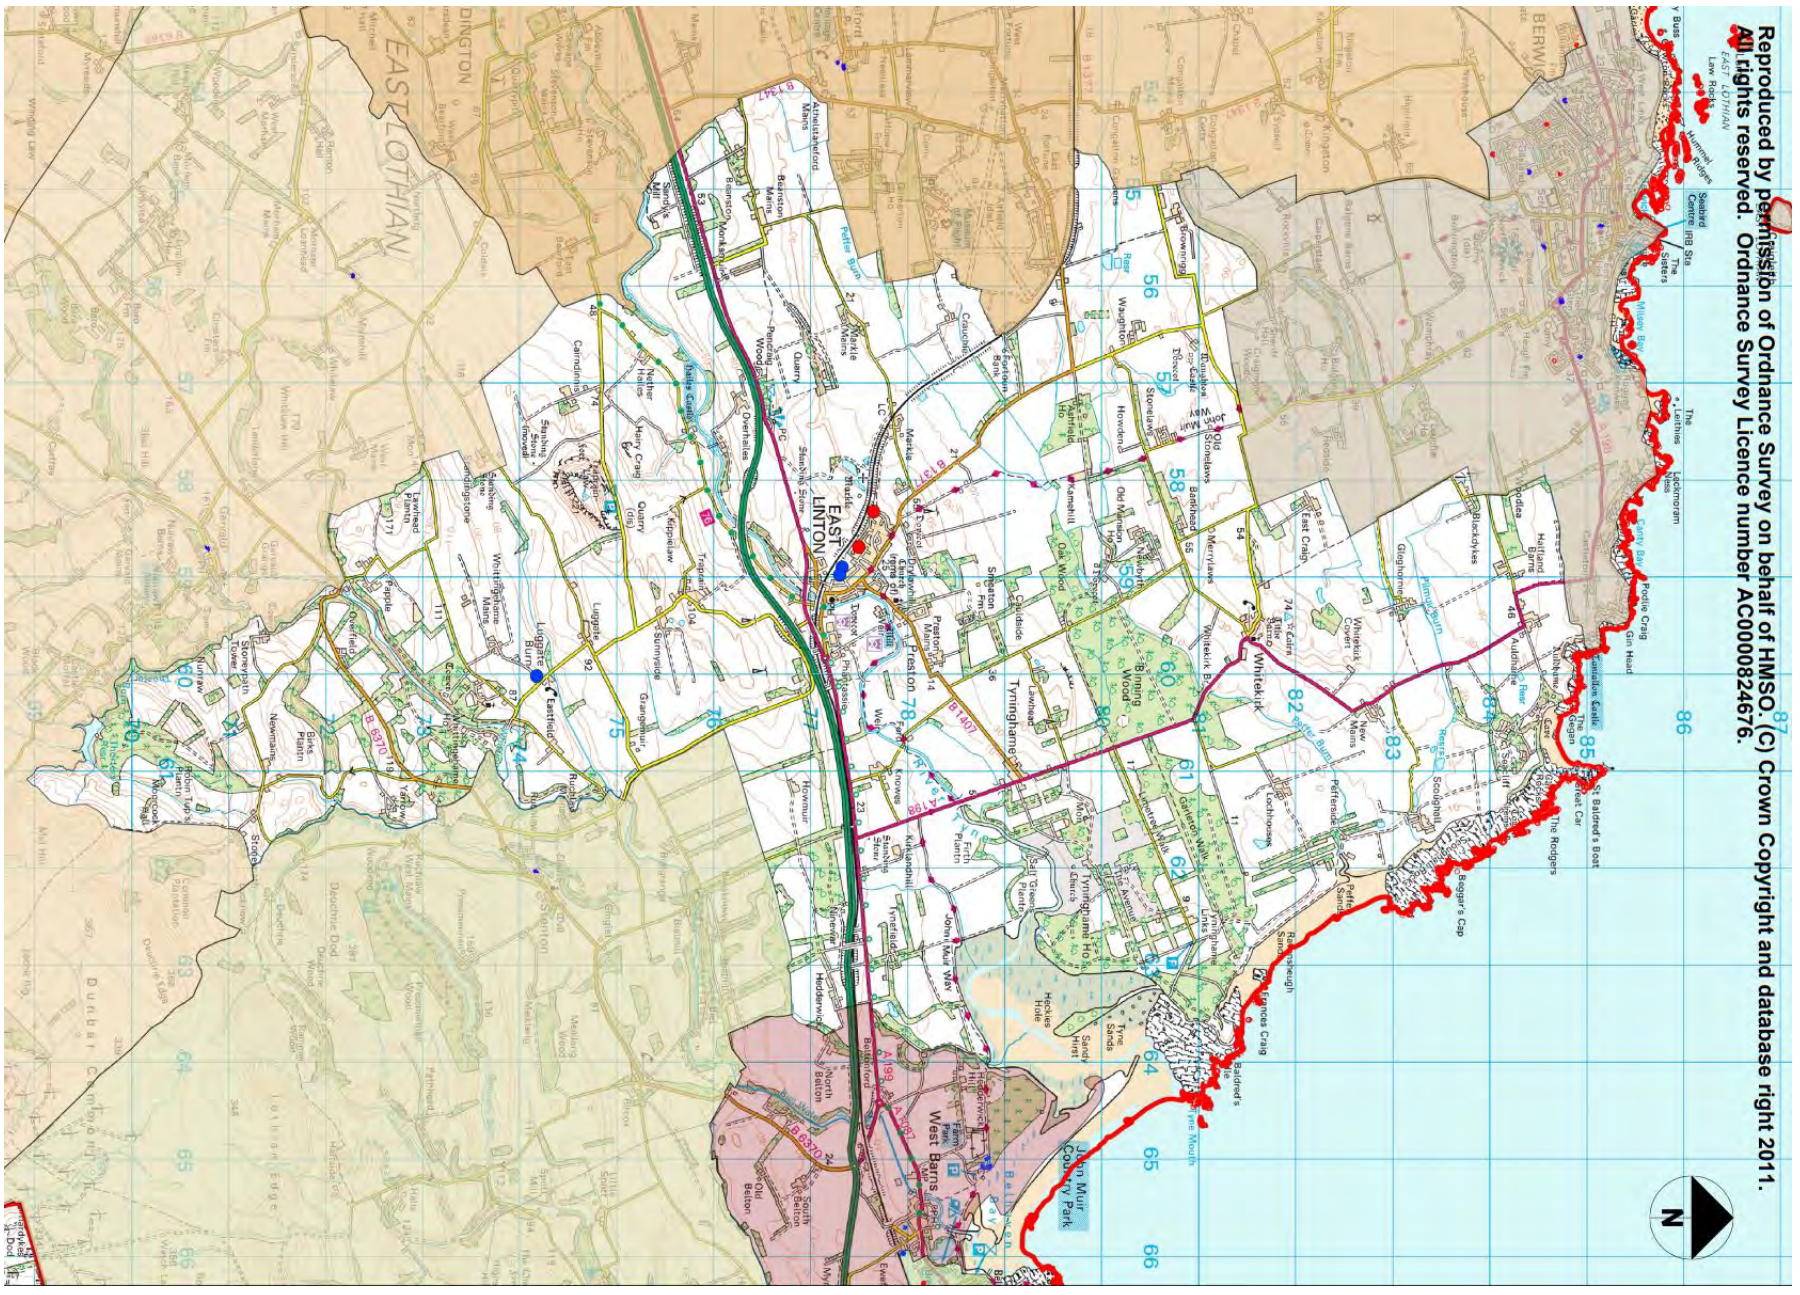

Reproduced by permission of Ordnance Survey on behalf of HMSO. (C) Crown Copyright and database right 2011.
All rights reserved. Ordnance Survey Licence number AC0000824676.