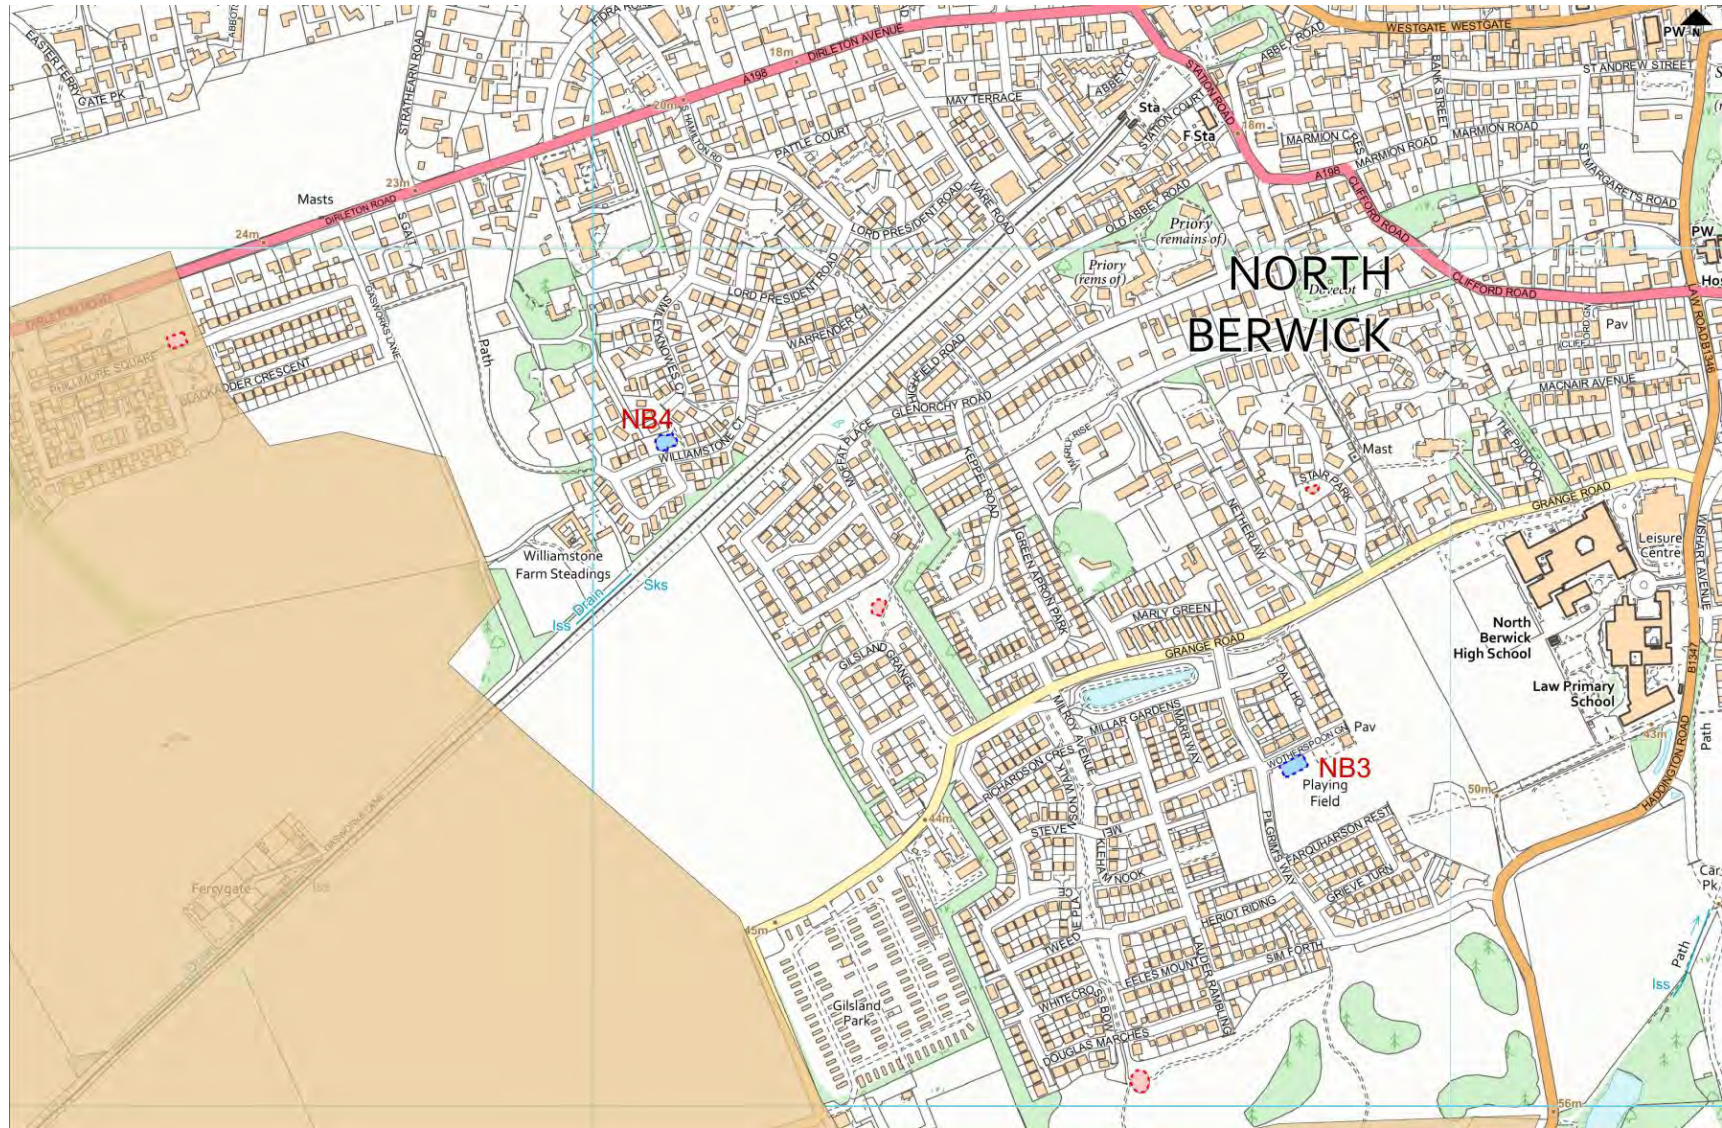

OLD CRAIGHALL

13 North Berwick Community Council Area

Ref No	Formal Play Space	Play Space Type*	Play Equipment Target Age Range
NB1	Lochbridge Road	Larger neighbourhood play space	0-17 years
NB2	Lodge Grounds	Destination play space	0-17 years
NB3	Mains Farm/Wotherspoon Green	Larger neighbourhood play space	0-17 years
NB4	Smileyknowles Court	Larger neighbourhood play space	0-11 years
NB5	Recreation Park	Destination play space	0-17 years
NB6	Rhodes Park	Larger neighbourhood play space	0-11 years