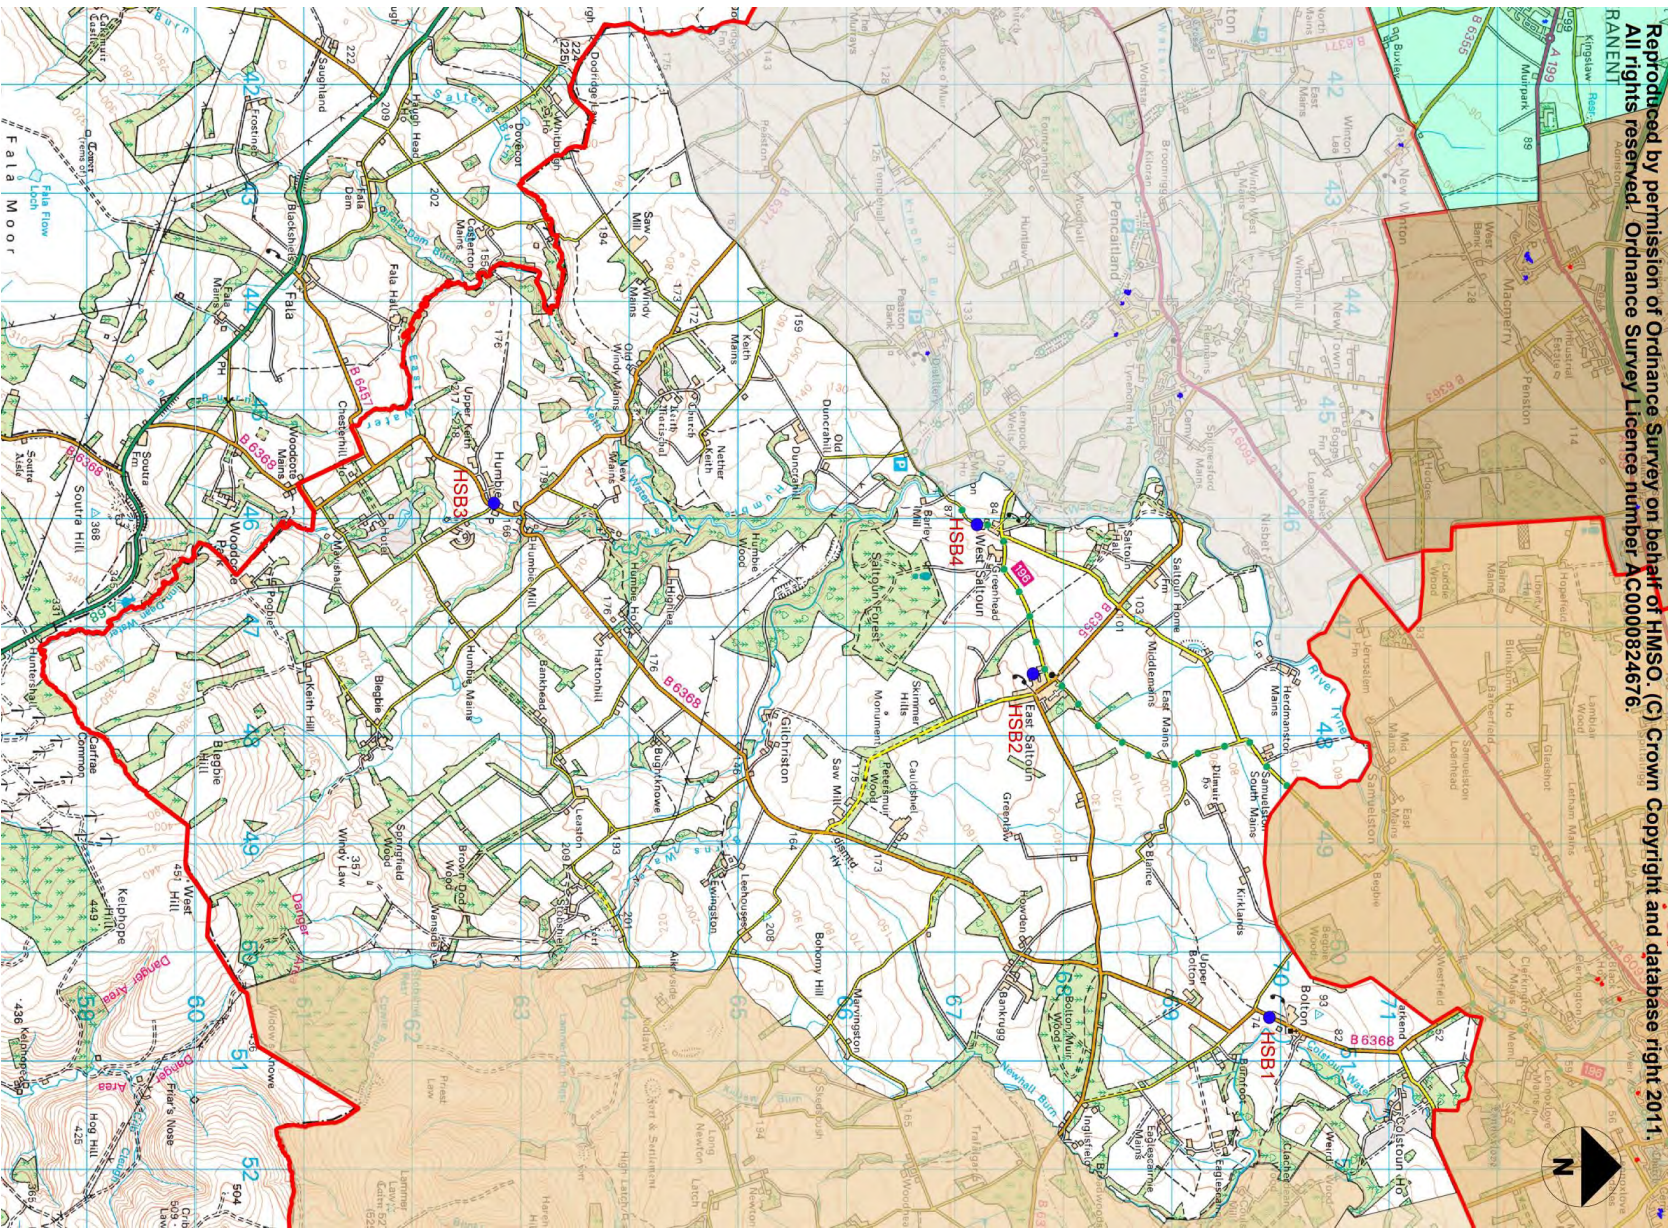

Reproduced by permission of Ordnance Survey on behalf of HMSO. (C) Crown Copyright and database right 2011.
All rights reserved. Ordnance Survey Licence number AC0000824676.