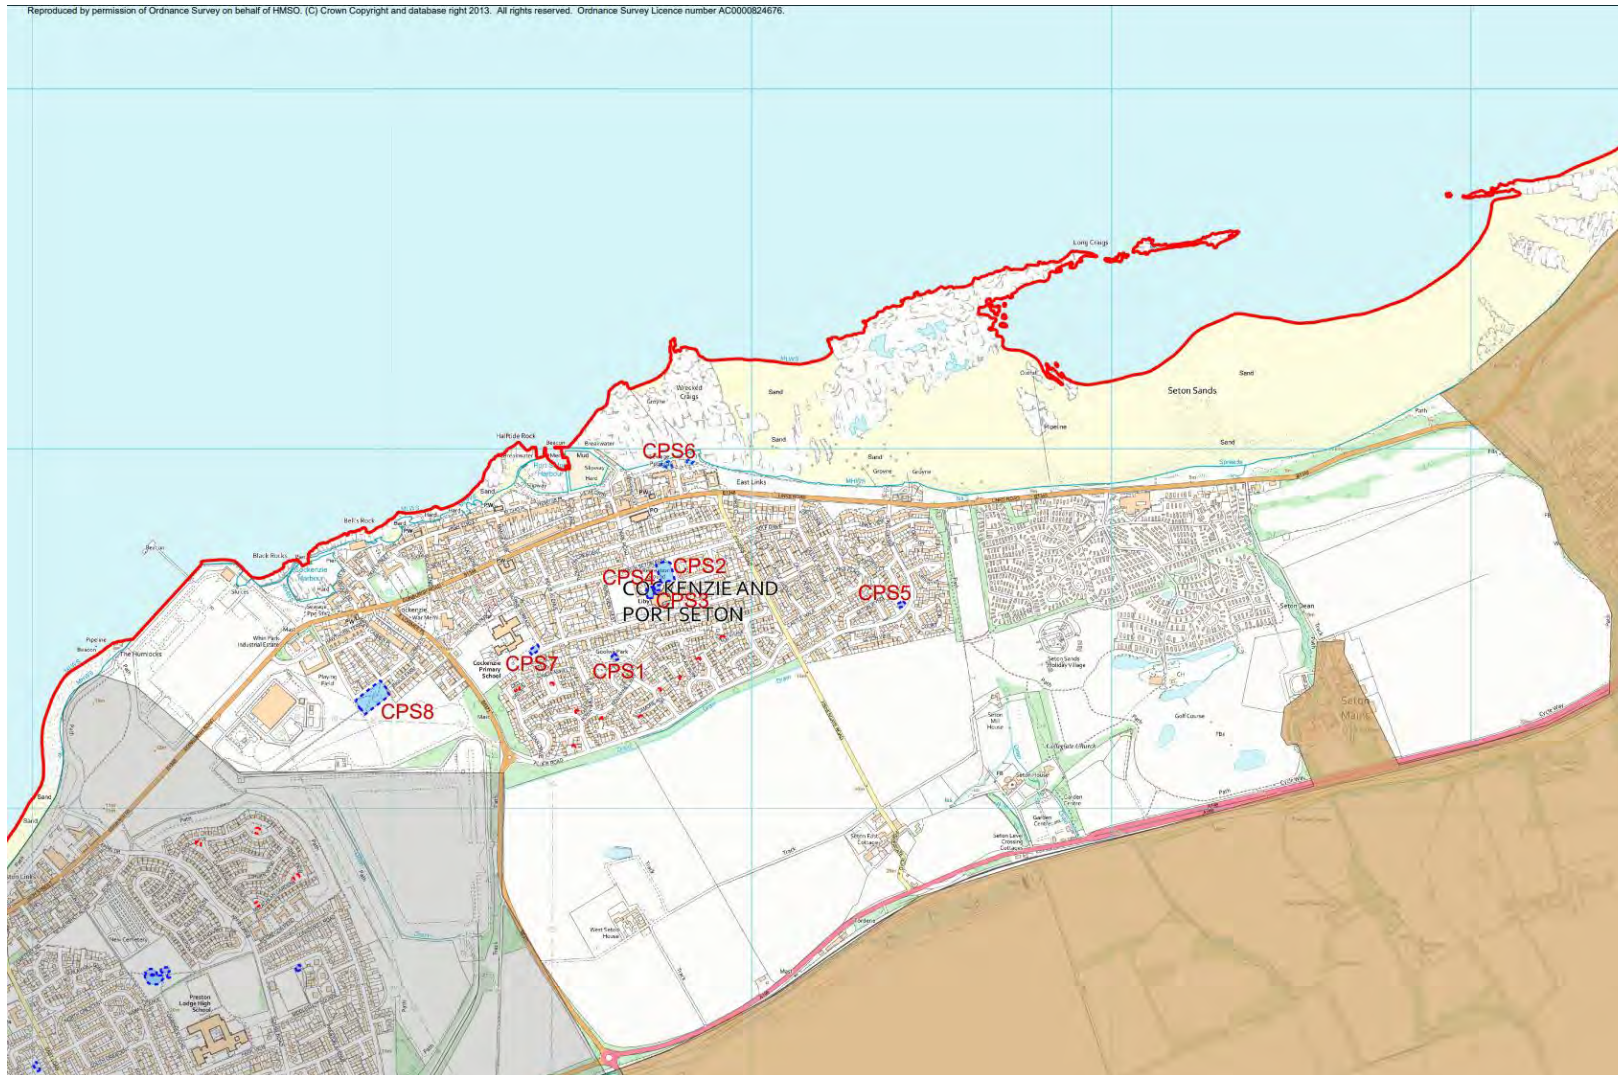

1. Cockenzie and Port Seton Community Council Area

Ref No	Formal Play Space	Play Space Type*	Play Equipment Target Age Range
CPS1	Goolwa Park	Small neighbourhood play space	0-15 years
CPS2	King George V Older Children Play Space	Larger neighbourhood play space	5-17 years
CPS3	King George V Toddler Park	Larger neighbourhood play space	0-4 years
CPS4	King George V Park Skate Park	Specific interest play space	5-17 years
CPS5	Long Craigs	Small neighbourhood play space	0-4 years
CPS6	Promenade	Larger neighbourhood play space	0-11 years
CPS7	South Seton Park	Larger neighbourhood play space	0-4 years
CPS8	Whin Park	Larger neighbourhood play space	0-15 years