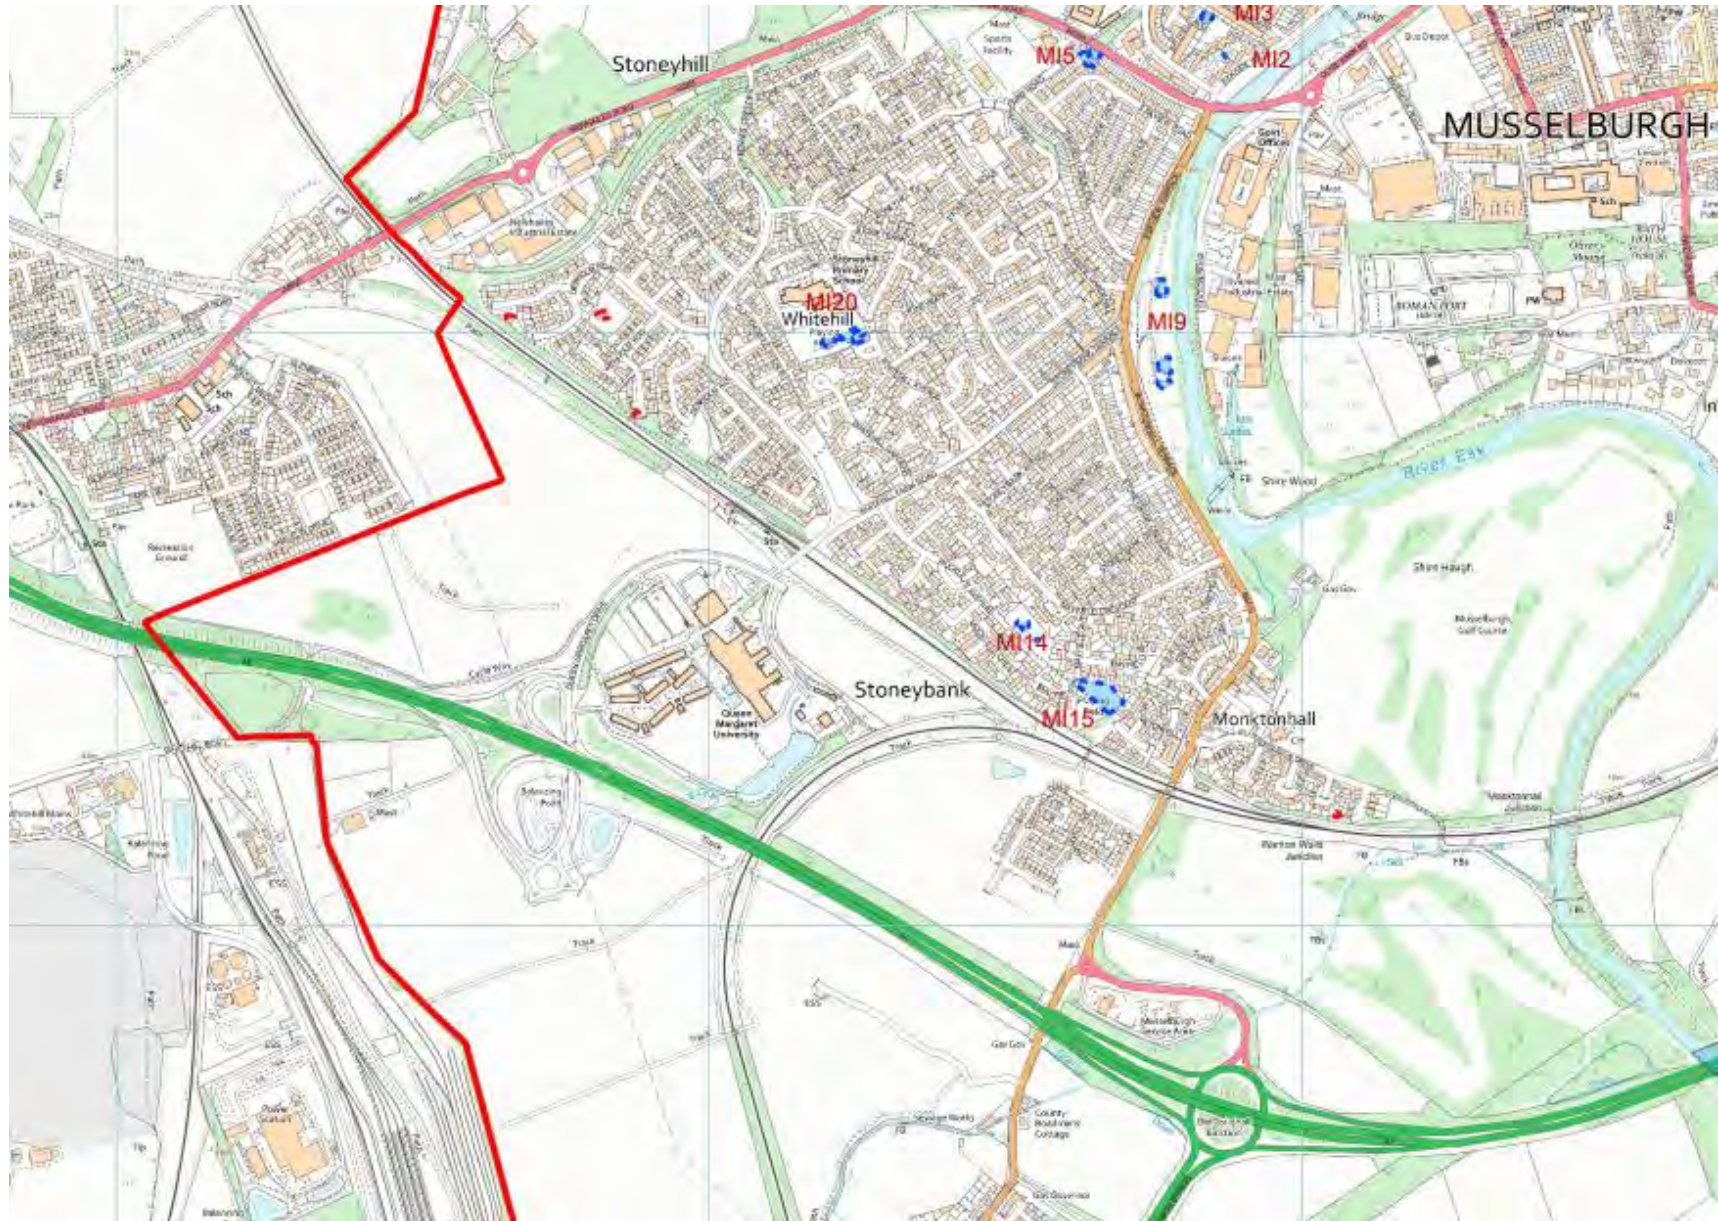

Ref No	Formal Play Space	Play Space Type*	Play Equipment Target Age Range
MI1	Balcares Road / Old Course Gate	Larger neighbourhood play space	0-11 years
MI2	Bellfield Location 1	Small neighbourhood play space	0-4 years
MI3	Bellfield Location 2	Larger neighbourhood play space	0-15 years
MI4	Edenhall	Destination play space	0-15 years
MI5	Eskview	Larger neighbourhood play space	0-11 years
MI6	Fisherrow	Destination play space	0-17 years
MI7	Fisherrow Skate Park	Specific interest play space	5-17 years
MI8	Goose Green No. 1	Larger neighbourhood play space	0-15 years
MI9	Haugh Park	Destination play space	0-17 years
MI10	Levenhall Play Area	Larger neighbourhood play space	0-11 years
MI11	Lewisvale Park, Toddlers' Area and Older Children's / Teens' Area	Destination play space	0-17 years
MI12	Macbeth Moir Play Park	Larger neighbourhood play space	0-11 years
MI13	Market Street	Larger neighbourhood play space	0-4 years
MI14	Mayfield Park	Larger neighbourhood play space	0-15 years
MI15	Mayfield Park Football Pitch	Specific interest play space	0-17 years
MI16	Old Craighall	Larger neighbourhood play space	0-17 years
MI17	Pinkiehill	Destination play space	0-17 years
MI18	Quayside Park Area	Larger neighbourhood play space	0-11 years
MI19	St Ninians Play Area	Larger neighbourhood play space	0-15 years
MI20	Whitehill	Larger neighbourhood play space	0-11 years
MI21	Windsor Park	Larger neighbourhood play space	0-11 years