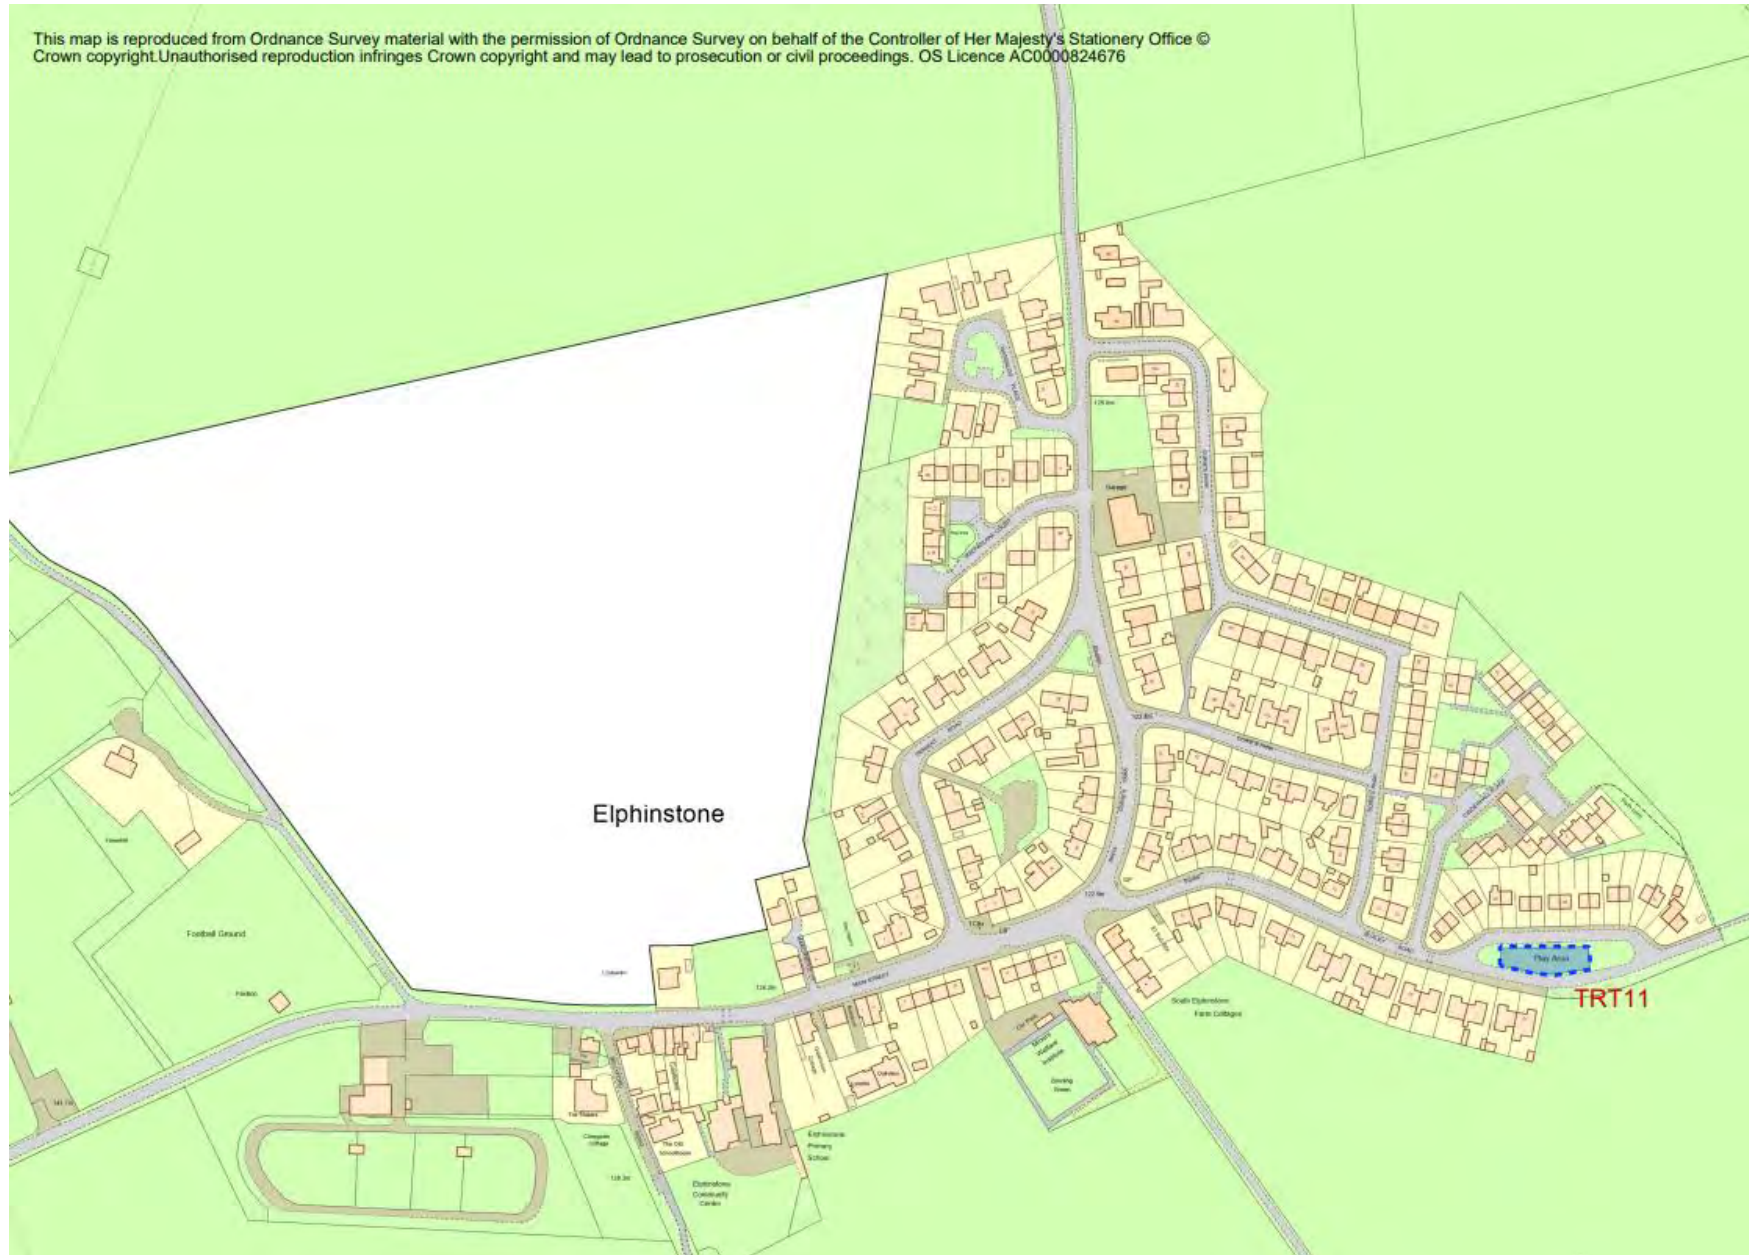

This map is reproduced from Ordnance Survey material with the permission of Ordnance Survey on behalf of the Controller of Her Majesty's Stationery Office © Crown copyright. Unauthorised reproduction infringes Crown copyright and may lead to prosecution or civil proceedings. OS Licence AC0000824676