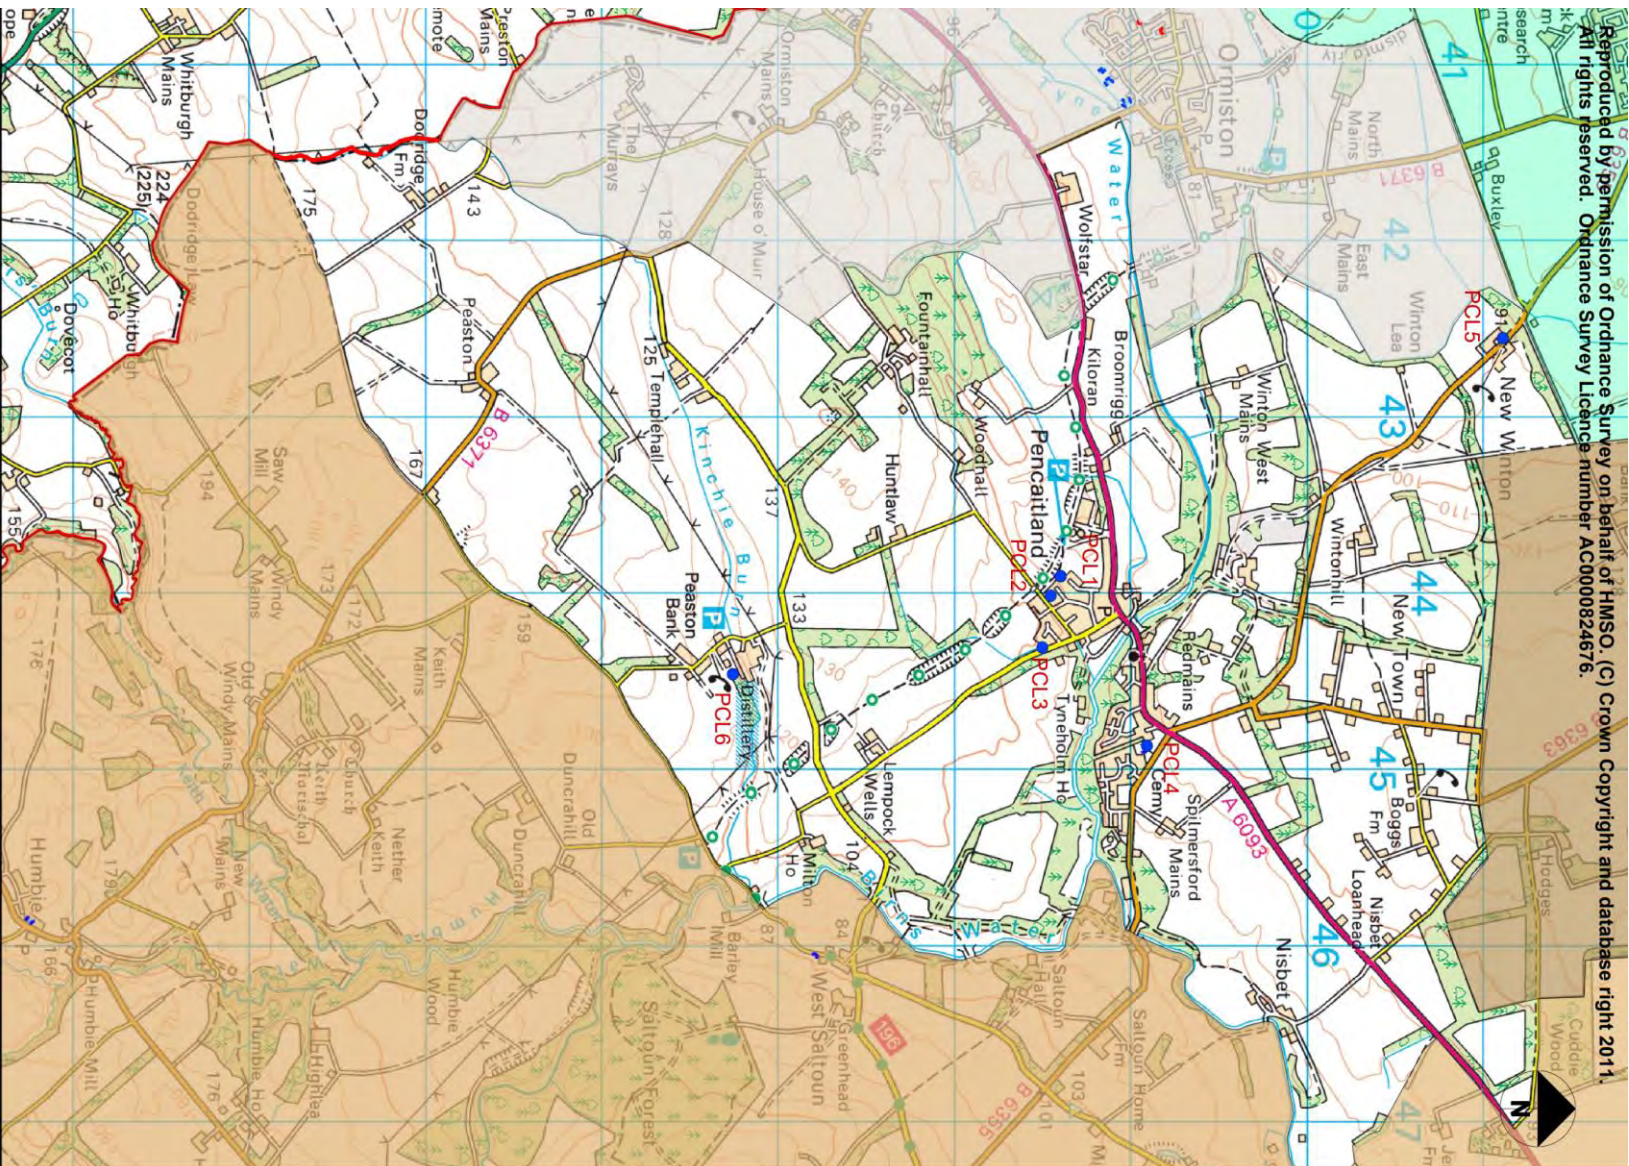

Reproduced by permission of Ordnance Survey on behalf of HMSO. (C) Crown Copyright and database right 2011.
All rights reserved. Ordnance Survey Licence number AC0000824676.