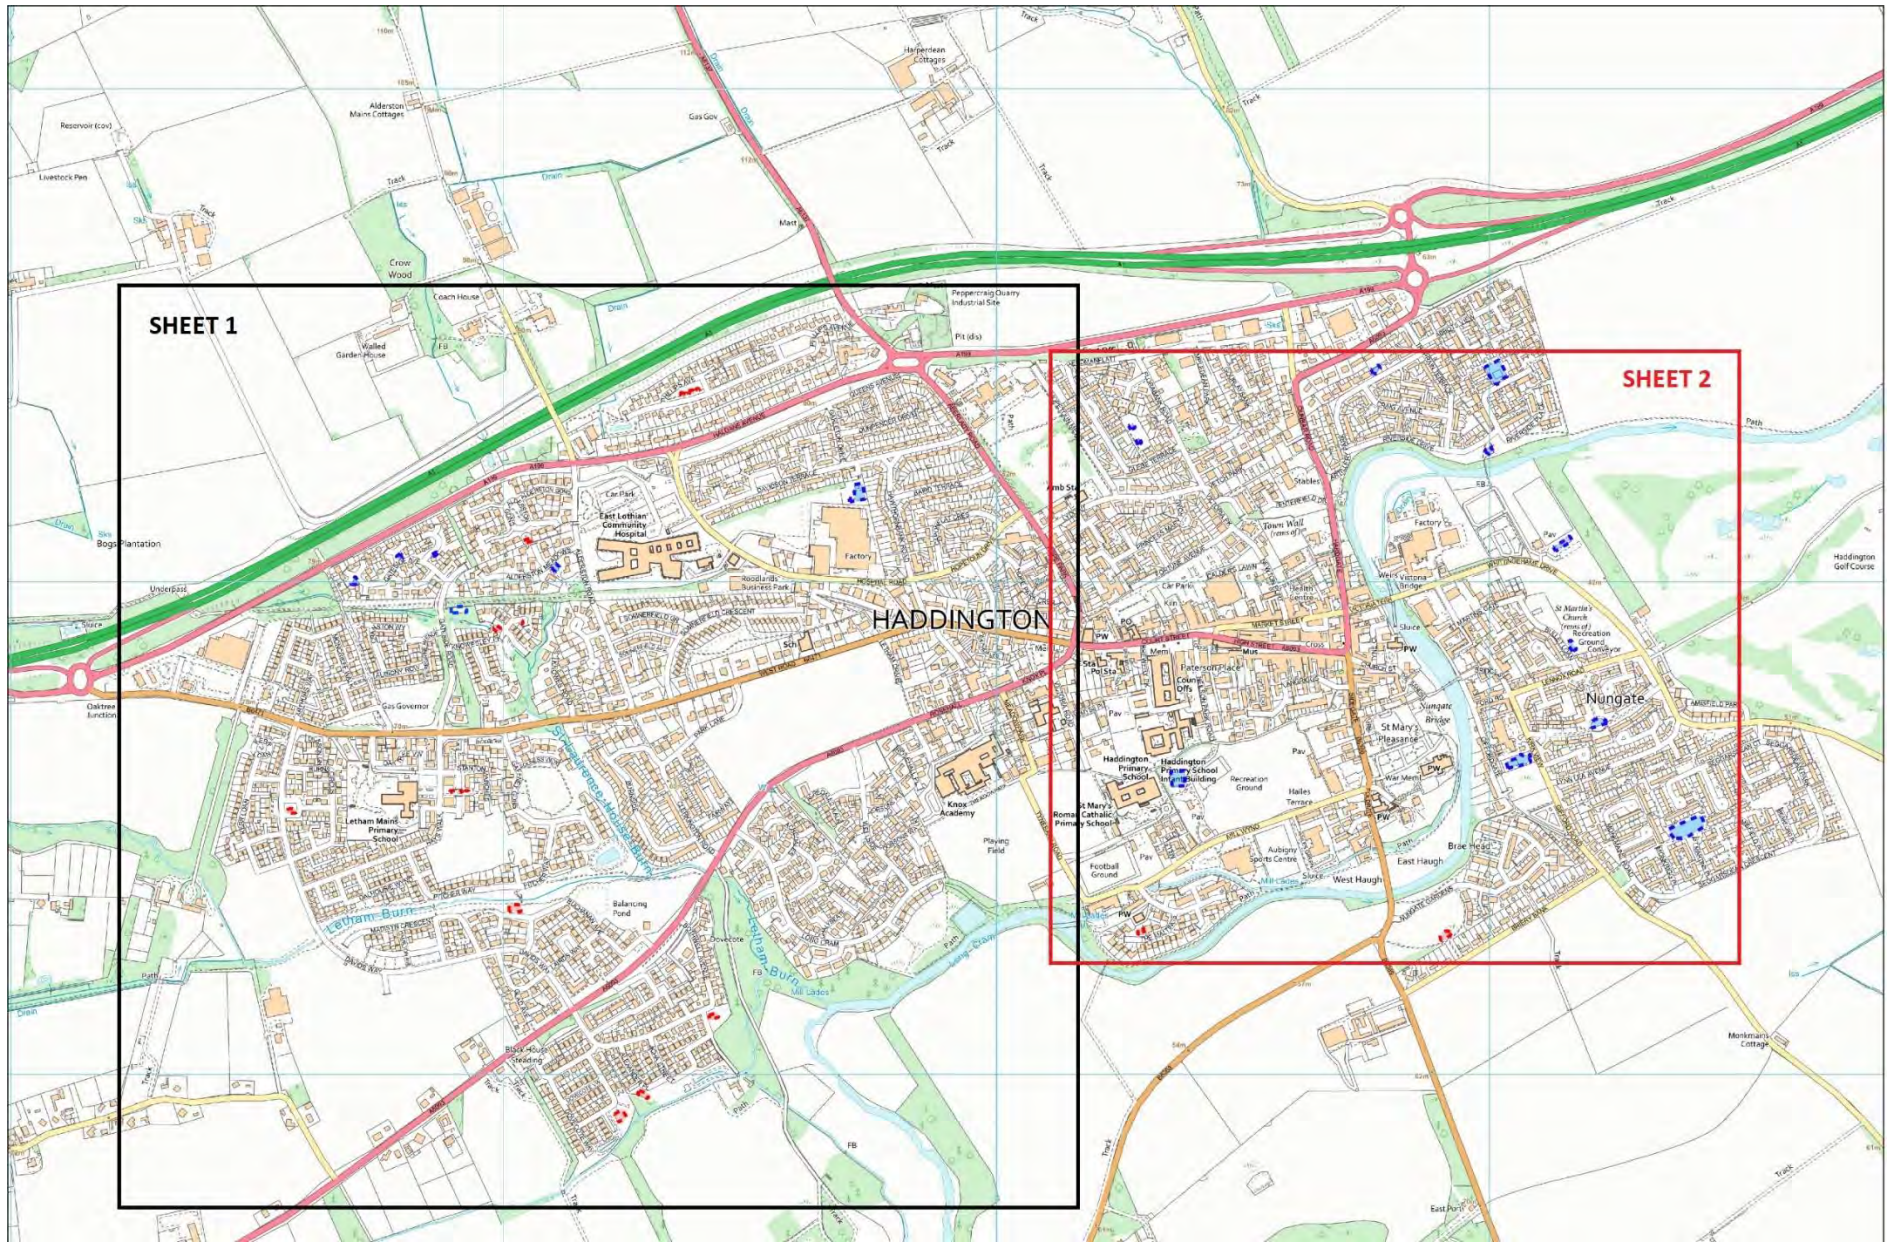

SHEET 1

HADDINGTON

SHEET 2

Nungate