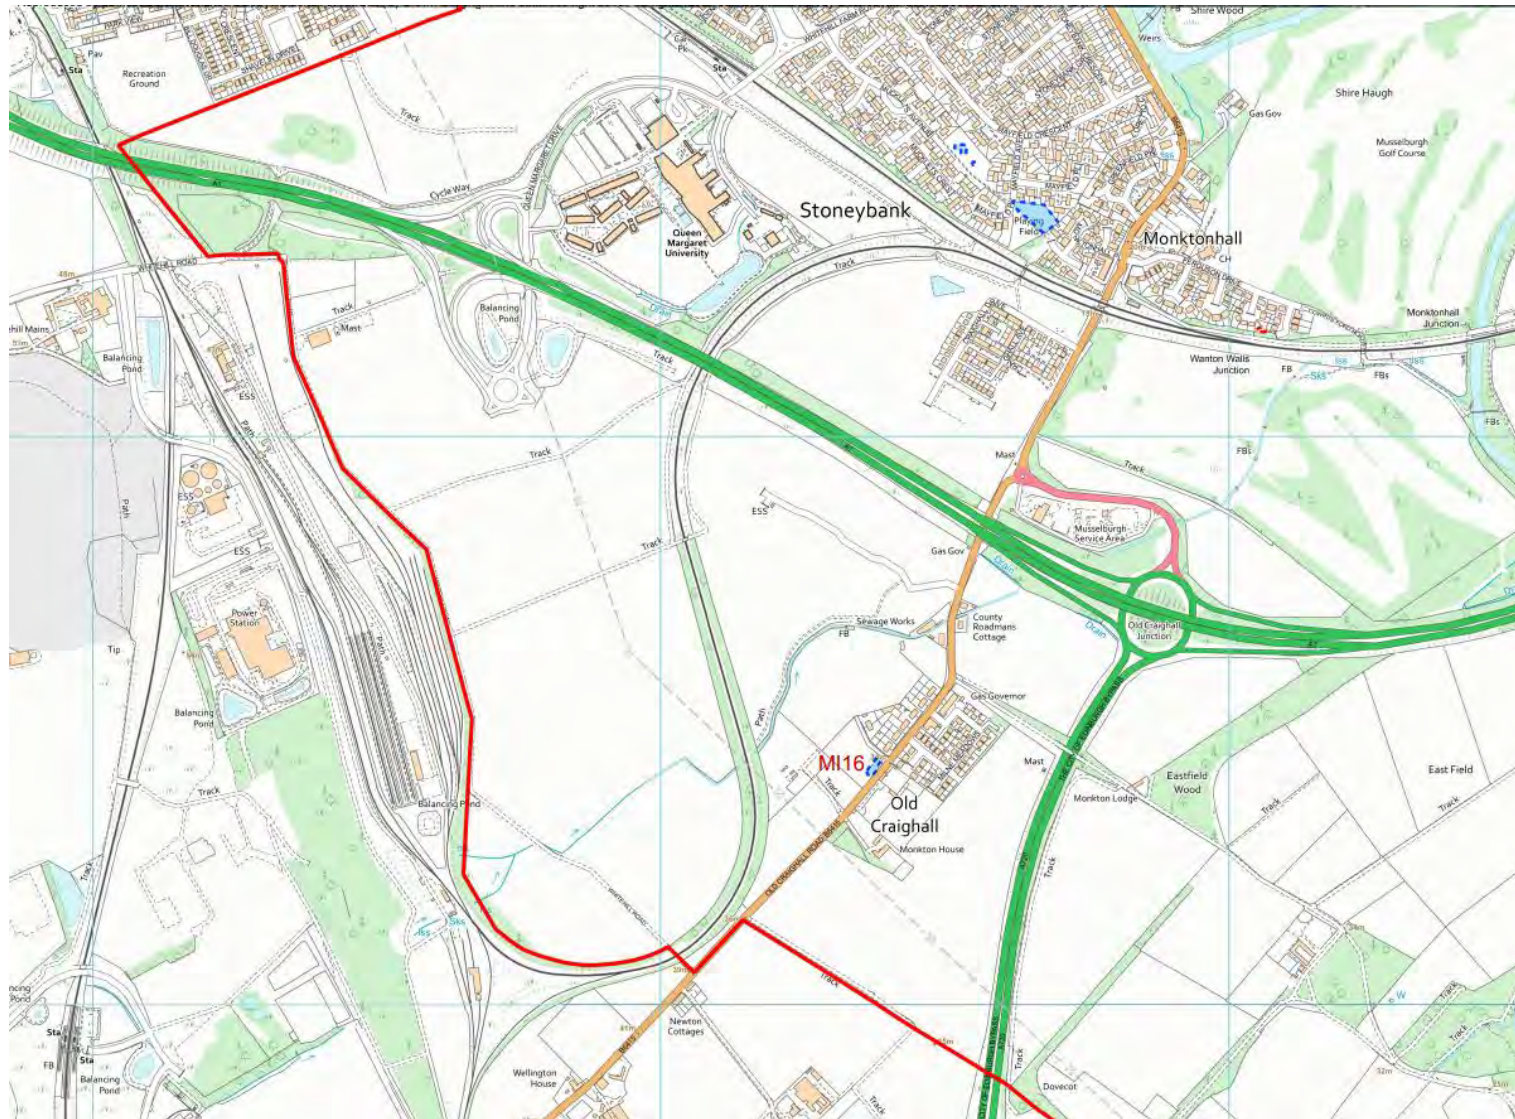

OLD CRAIGHALL

13 North Berwick Community Council Area

Ref No	Formal Play Space	Play Space Type*	Play Equipment Target Age Range
NB1	Lochbridge Road	Larger neighbourhood play space	0-17 years
NB2	Lodge Grounds	Destination play space	0-17 years
NB3	Mains Farm/Wotherspoon Green	Larger neighbourhood play space	0-17 years
NB4	Smileyknowles Court	Larger neighbourhood play space	0-11 years
NB5	Recreation Park	Destination play space	0-17 years
NB6	Rhodes Park	Larger neighbourhood play space	0-11 years