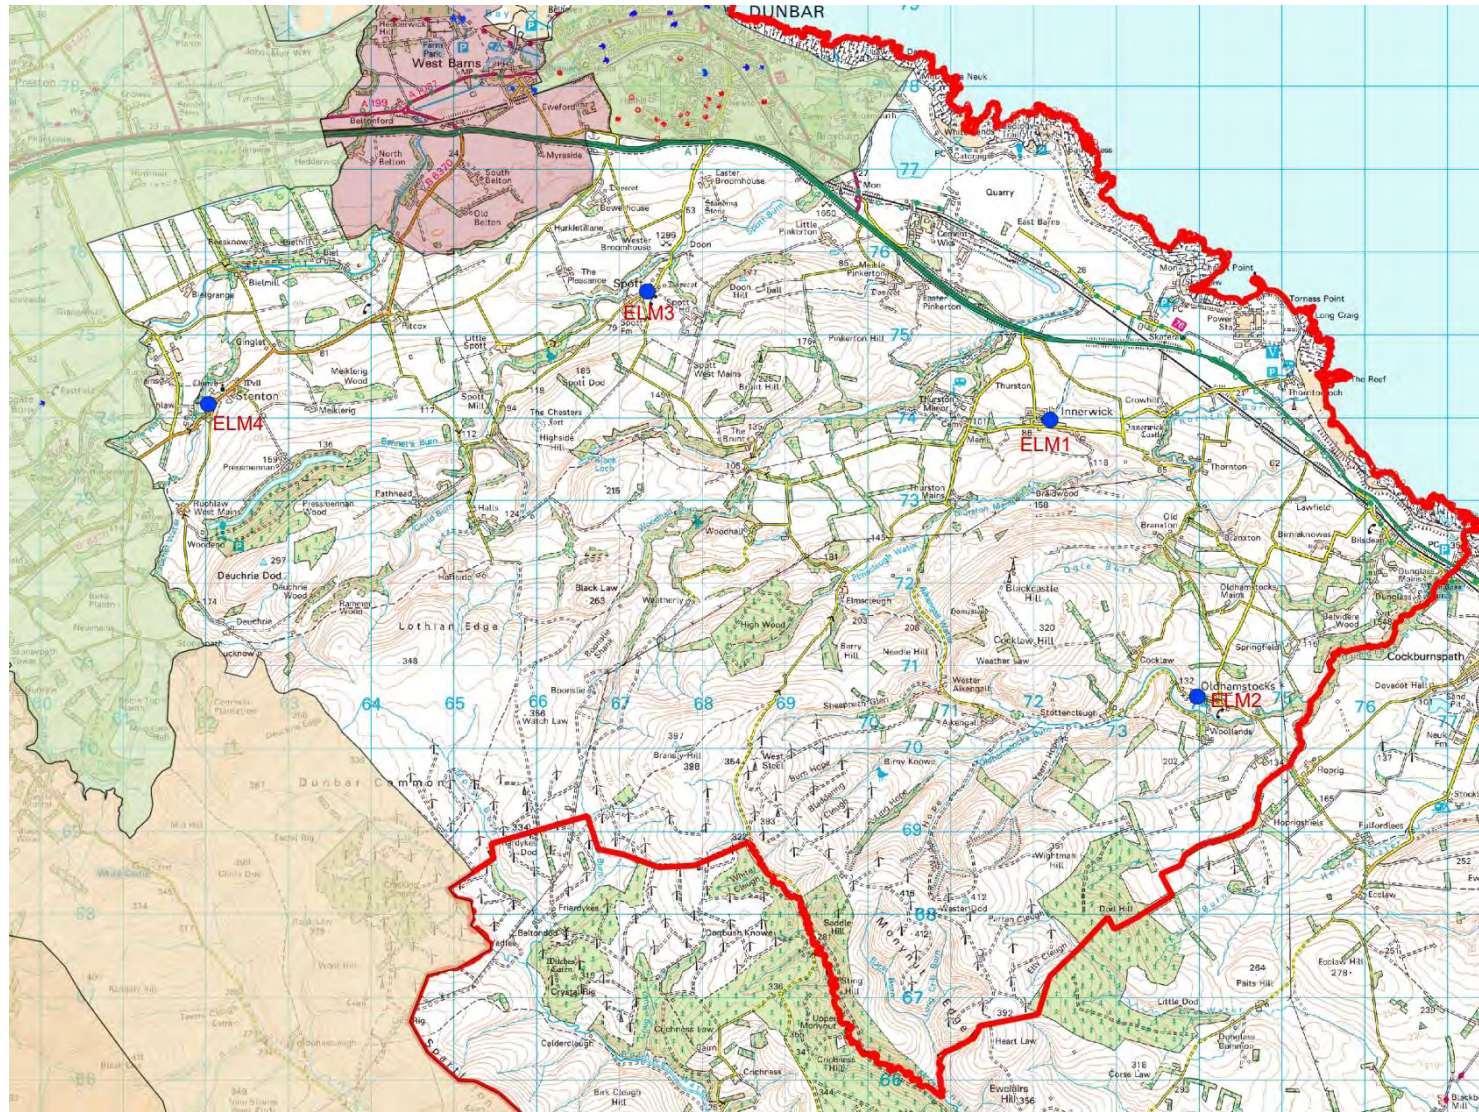

Ref No	Formal Play Space	Play Space Type*	Play Equipment Target Age Range
ELM1	Innerwick Play Area	Larger neighbourhood play space	0-17 years
ELM2	Oldhamstocks	Larger neighbourhood play space	0-11 years
ELM3	Spott	Larger neighbourhood play space	0-11 years
ELM4	Stenton	Larger neighbourhood play space	0-11 years