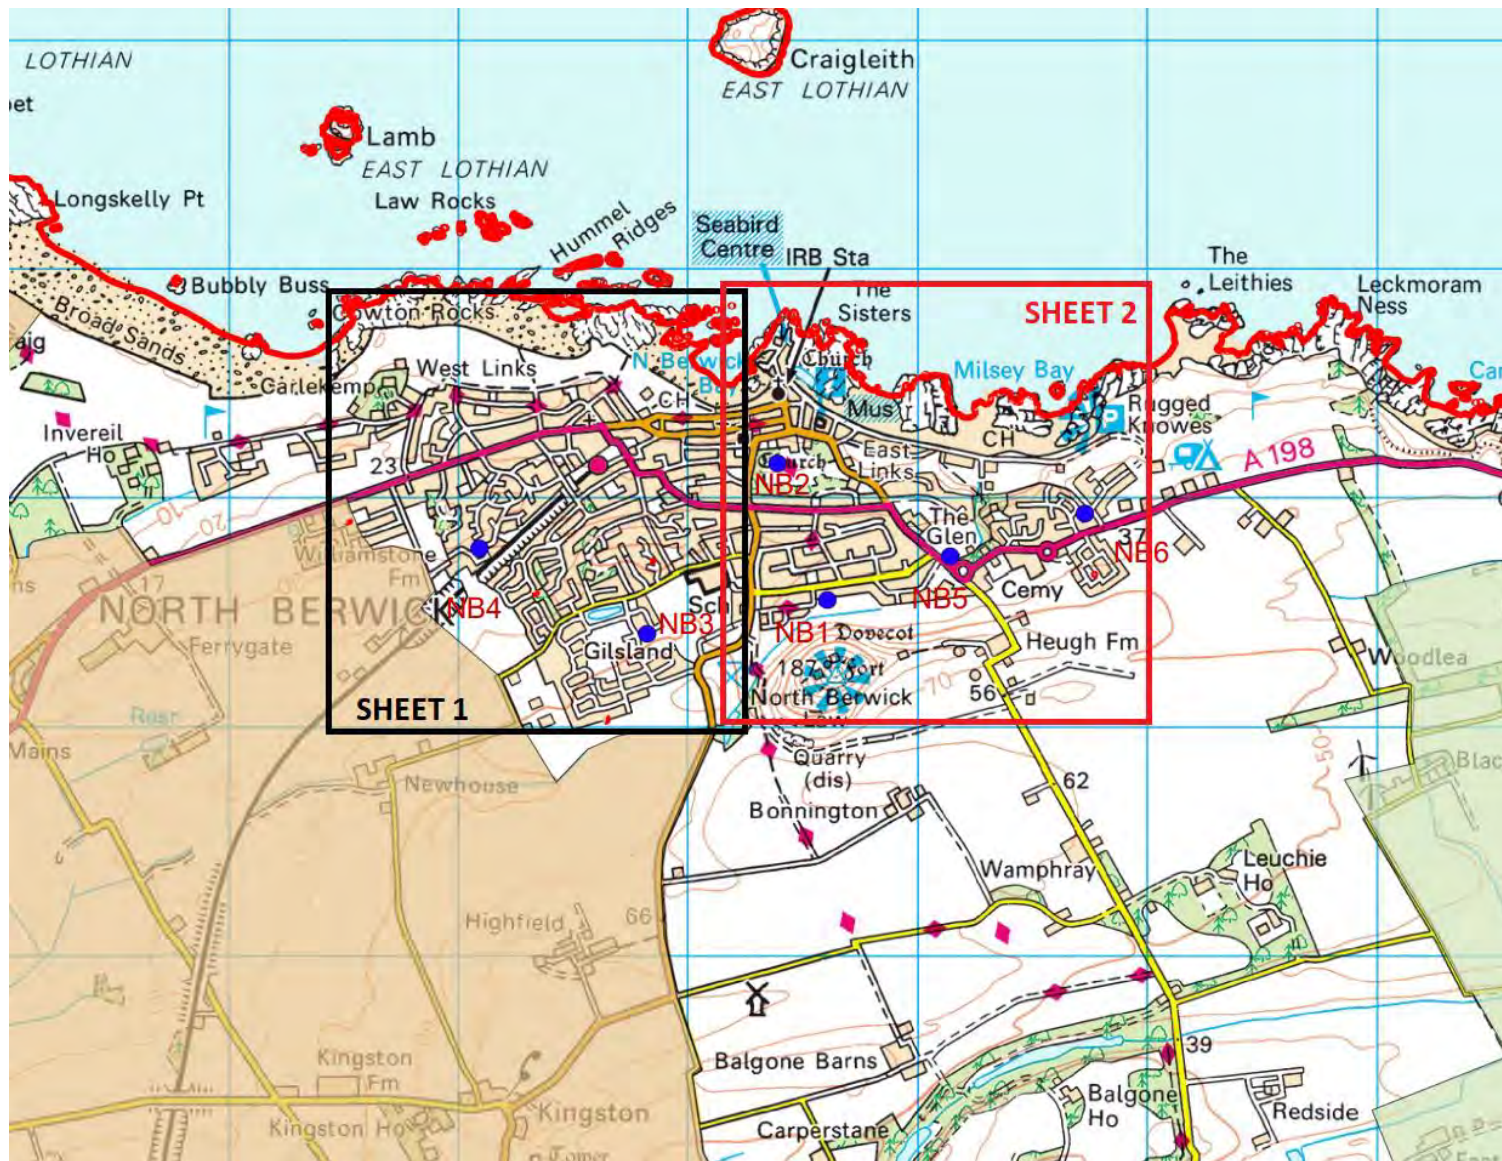

Ref No	Formal Play Space	Play Space Type*	Play Equipment Target Age Range
MI1	Balcares Road / Old Course Gate	Larger neighbourhood play space	0-11 years
MI2	Bellfield Location 1	Small neighbourhood play space	0-4 years
MI3	Bellfield Location 2	Larger neighbourhood play space	0-15 years
MI4	Edenhall	Destination play space	0-15 years
MI5	Eskview	Larger neighbourhood play space	0-11 years
MI6	Fisherrow	Destination play space	0-17 years
MI7	Fisherrow Skate Park	Specific interest play space	5-17 years
MI8	Goose Green No. 1	Larger neighbourhood play space	0-15 years
MI9	Haugh Park	Destination play space	0-17 years
MI10	Levenhall Play Area	Larger neighbourhood play space	0-11 years
MI11	Lewisvale Park, Toddlers' Area and Older Children's / Teens' Area	Destination play space	0-17 years
MI12	Macbeth Moir Play Park	Larger neighbourhood play space	0-11 years
MI13	Market Street	Larger neighbourhood play space	0-4 years
MI14	Mayfield Park	Larger neighbourhood play space	0-15 years
MI15	Mayfield Park Football Pitch	Specific interest play space	0-17 years
MI16	Old Craighall	Larger neighbourhood play space	0-17 years
MI17	Pinkiehill	Destination play space	0-17 years
MI18	Quayside Park Area	Larger neighbourhood play space	0-11 years
MI19	St Ninians Play Area	Larger neighbourhood play space	0-15 years
MI20	Whitehill	Larger neighbourhood play space	0-11 years
MI21	Windsor Park	Larger neighbourhood play space	0-11 years

OLD CRAIGHALL

13 North Berwick Community Council Area

Ref No	Formal Play Space	Play Space Type*	Play Equipment Target Age Range
NB1	Lochbridge Road	Larger neighbourhood play space	0-17 years
NB2	Lodge Grounds	Destination play space	0-17 years
NB3	Mains Farm/Wotherspoon Green	Larger neighbourhood play space	0-17 years
NB4	Smileyknowles Court	Larger neighbourhood play space	0-11 years
NB5	Recreation Park	Destination play space	0-17 years
NB6	Rhodes Park	Larger neighbourhood play space	0-11 years