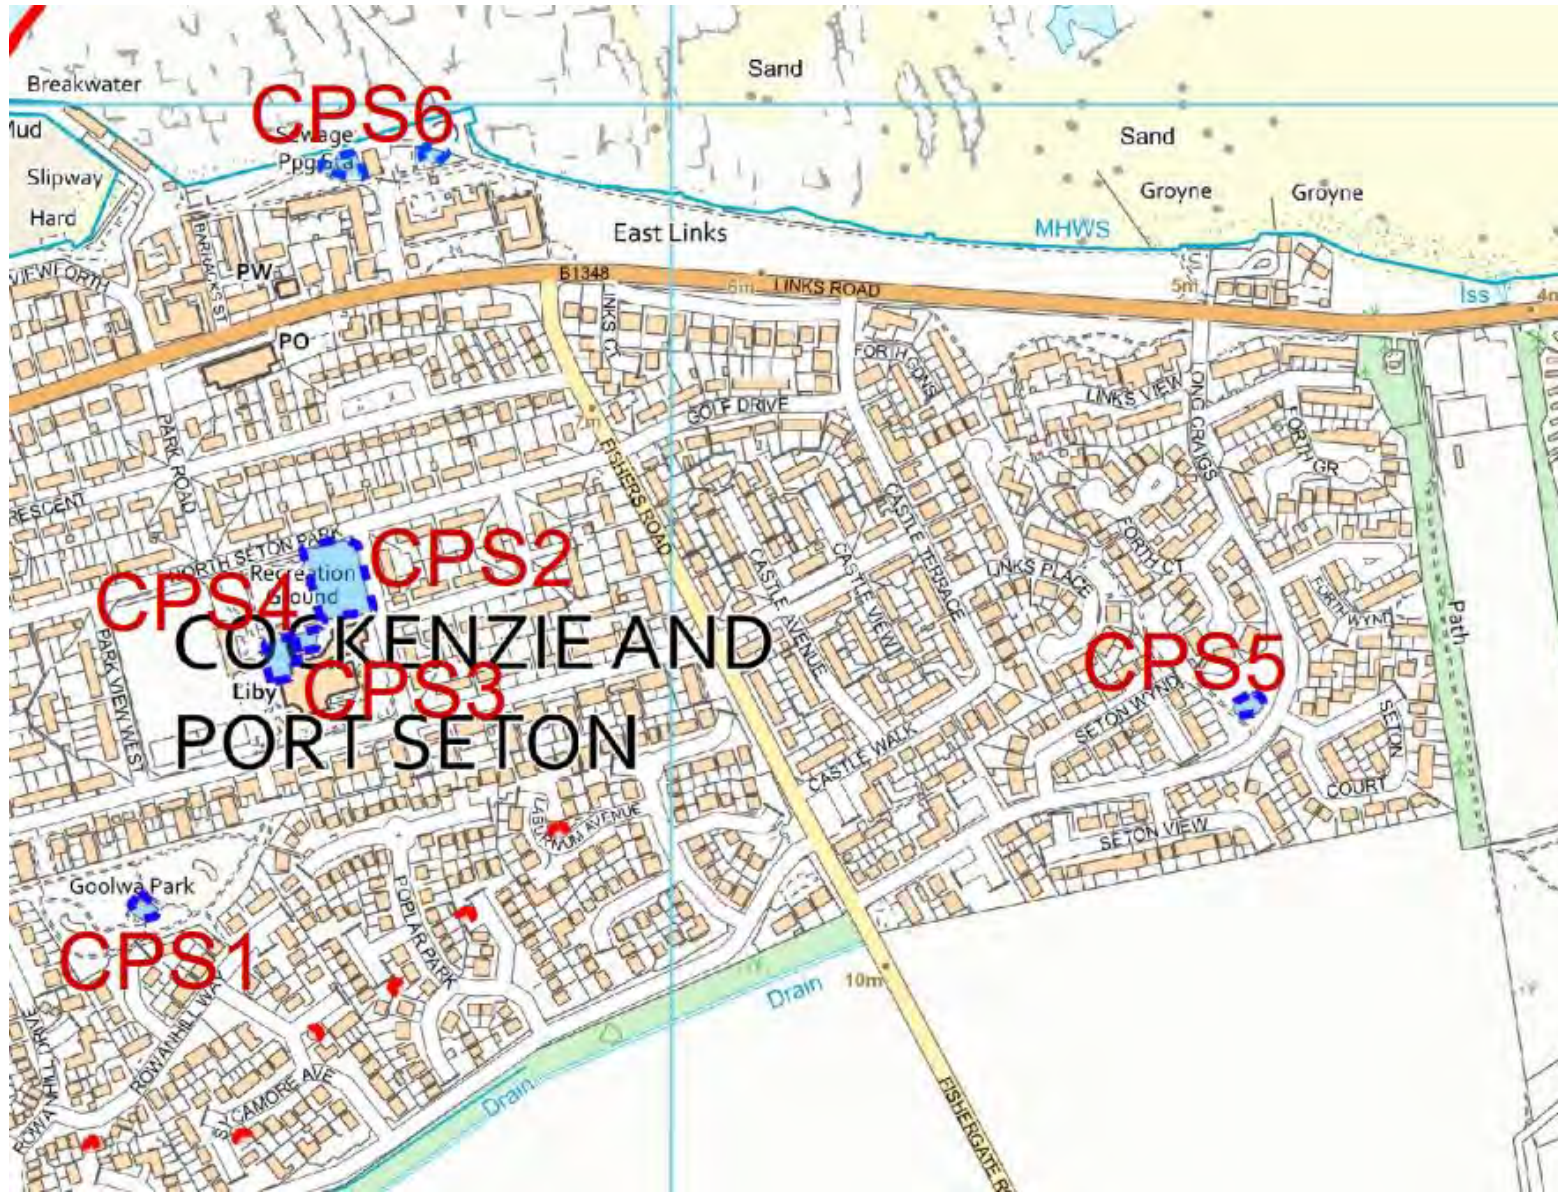

1. Cockenzie and Port Seton Community Council Area

Ref No	Formal Play Space	Play Space Type*	Play Equipment Target Age Range
CPS1	Goolwa Park	Small neighbourhood play space	0-15 years
CPS2	King George V Older Children Play Space	Larger neighbourhood play space	5-17 years
CPS3	King George V Toddler Park	Larger neighbourhood play space	0-4 years
CPS4	King George V Park Skate Park	Specific interest play space	5-17 years
CPS5	Long Craigs	Small neighbourhood play space	0-4 years
CPS6	Promenade	Larger neighbourhood play space	0-11 years
CPS7	South Seton Park	Larger neighbourhood play space	0-4 years
CPS8	Whin Park	Larger neighbourhood play space	0-15 years