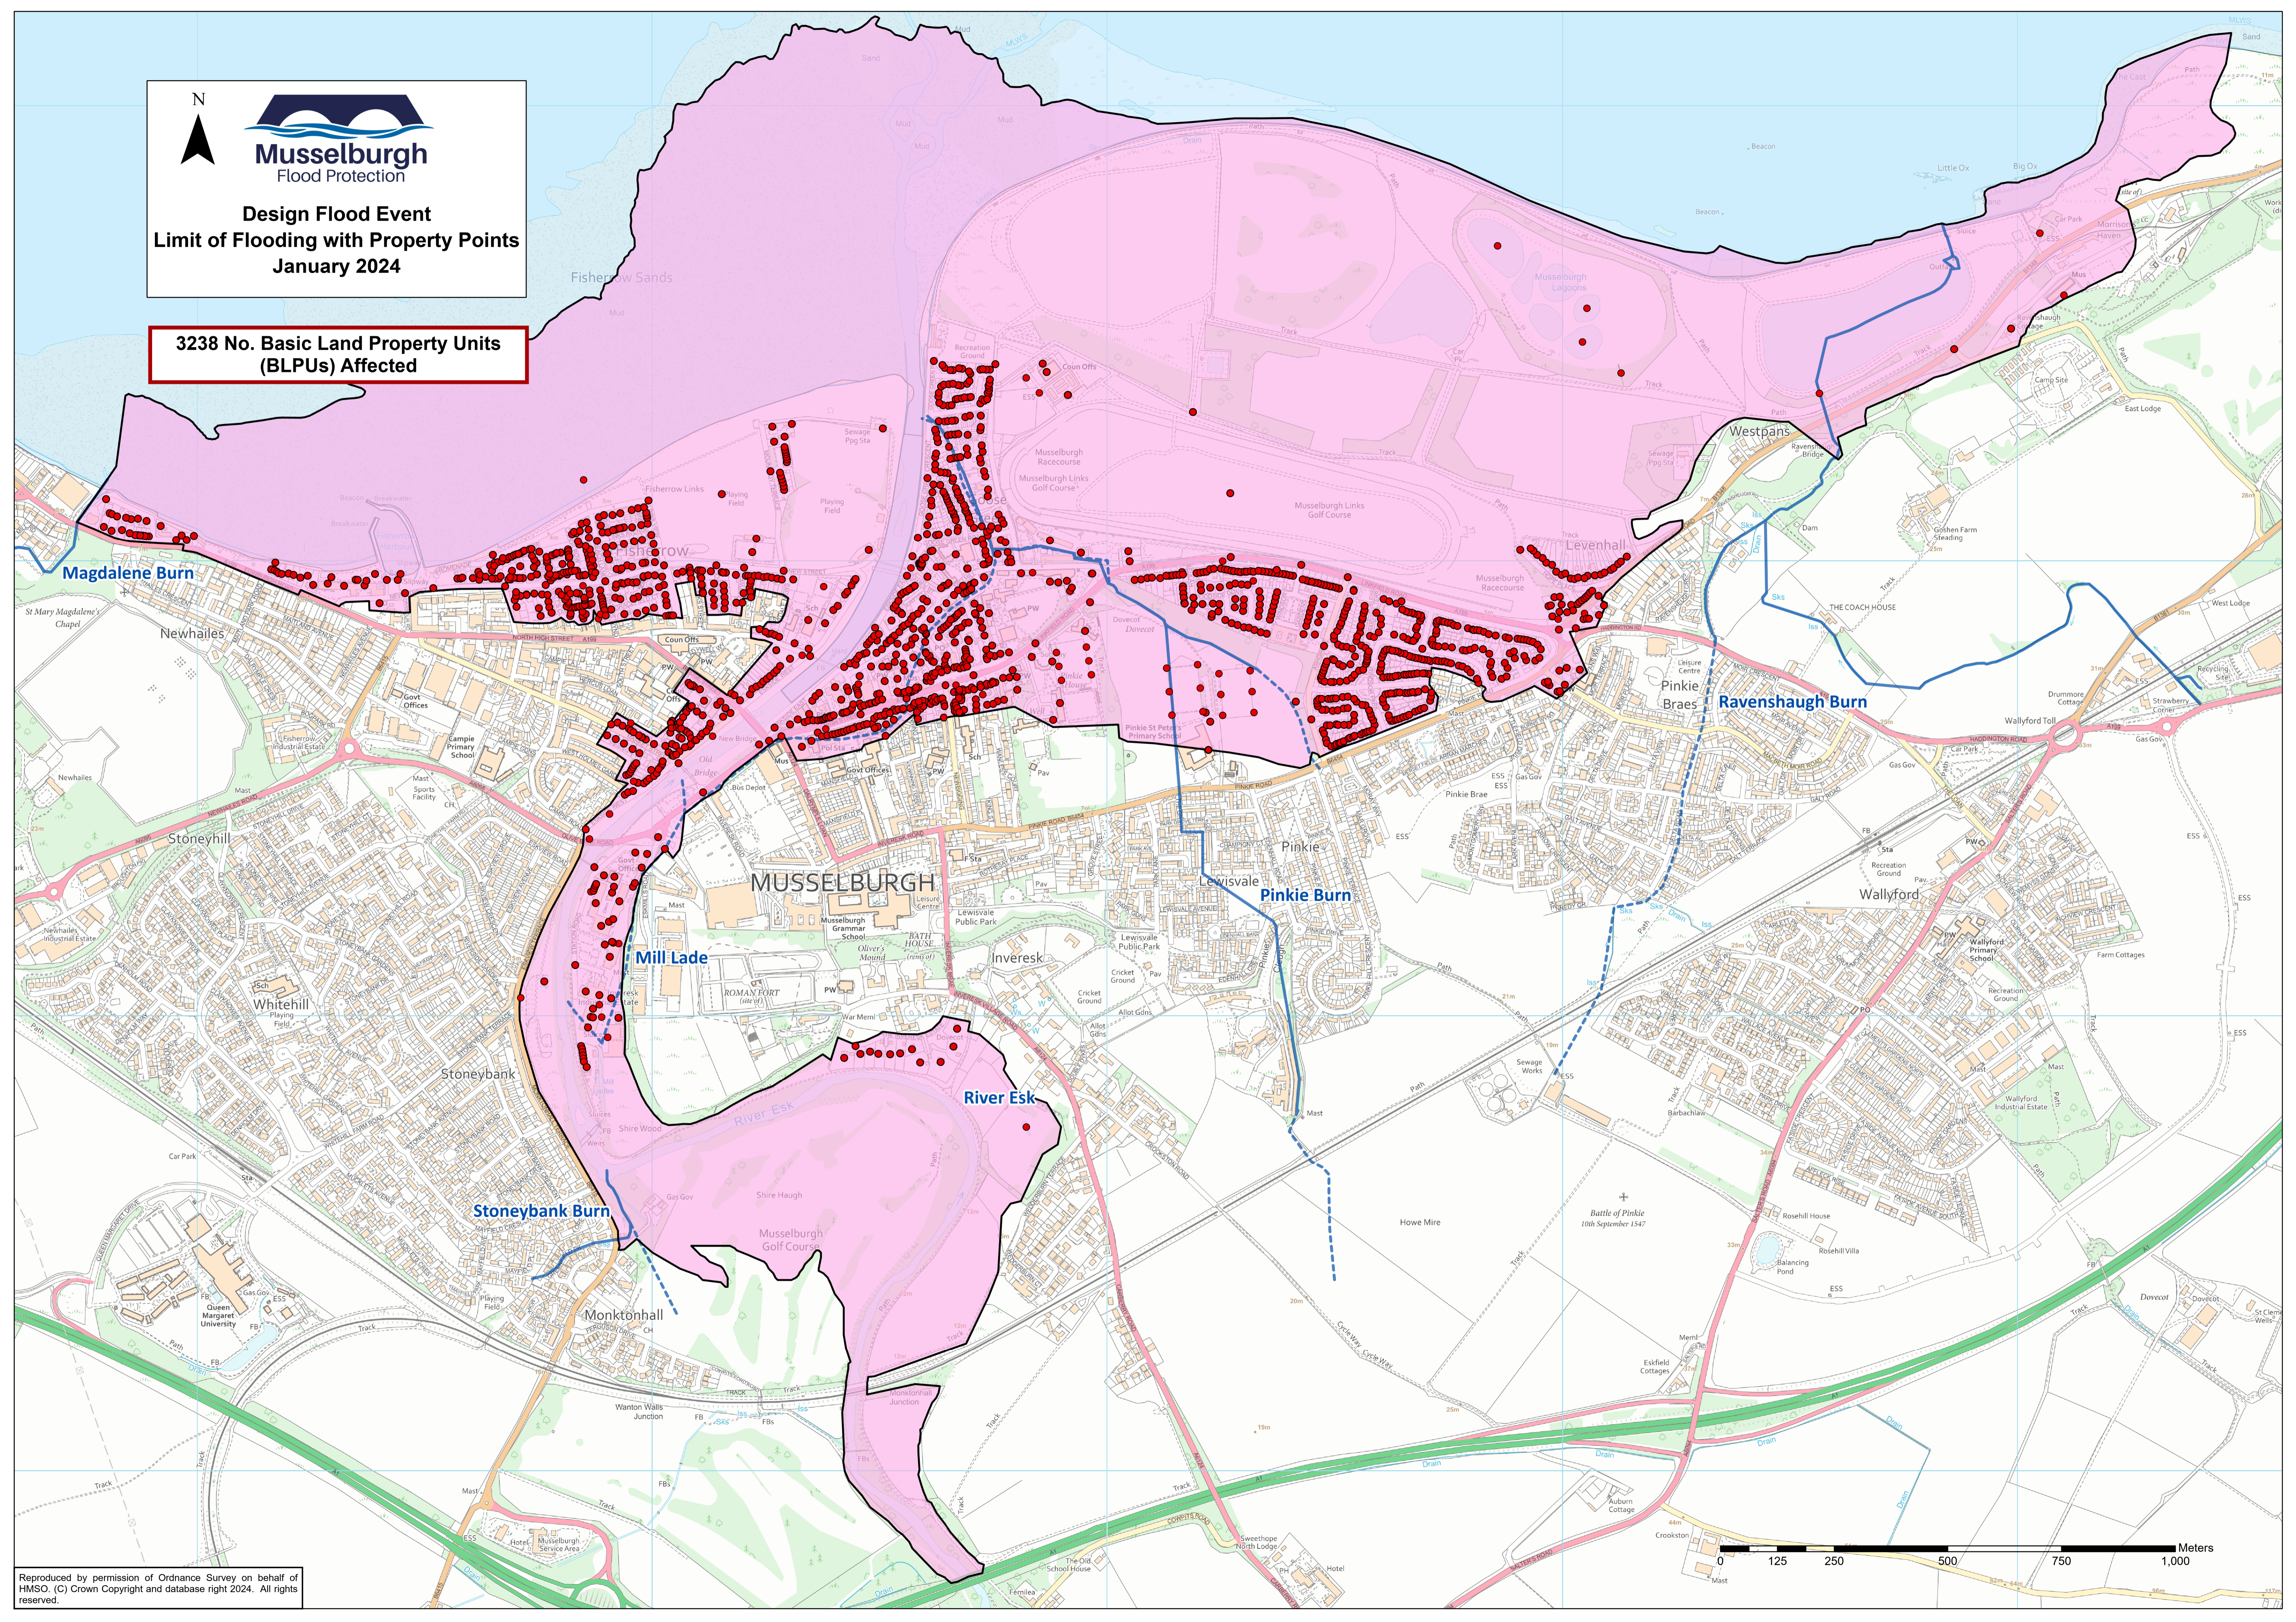

Musselburgh
 Flood Protection
Design Flood Event
Limit of Flooding with Property Points
January 2024

3238 No. Basic Land Property Units (BLPUs) Affected

Reproduced by permission of Ordnance Survey on behalf of HMSO. (C) Crown Copyright and database right 2024. All rights reserved.