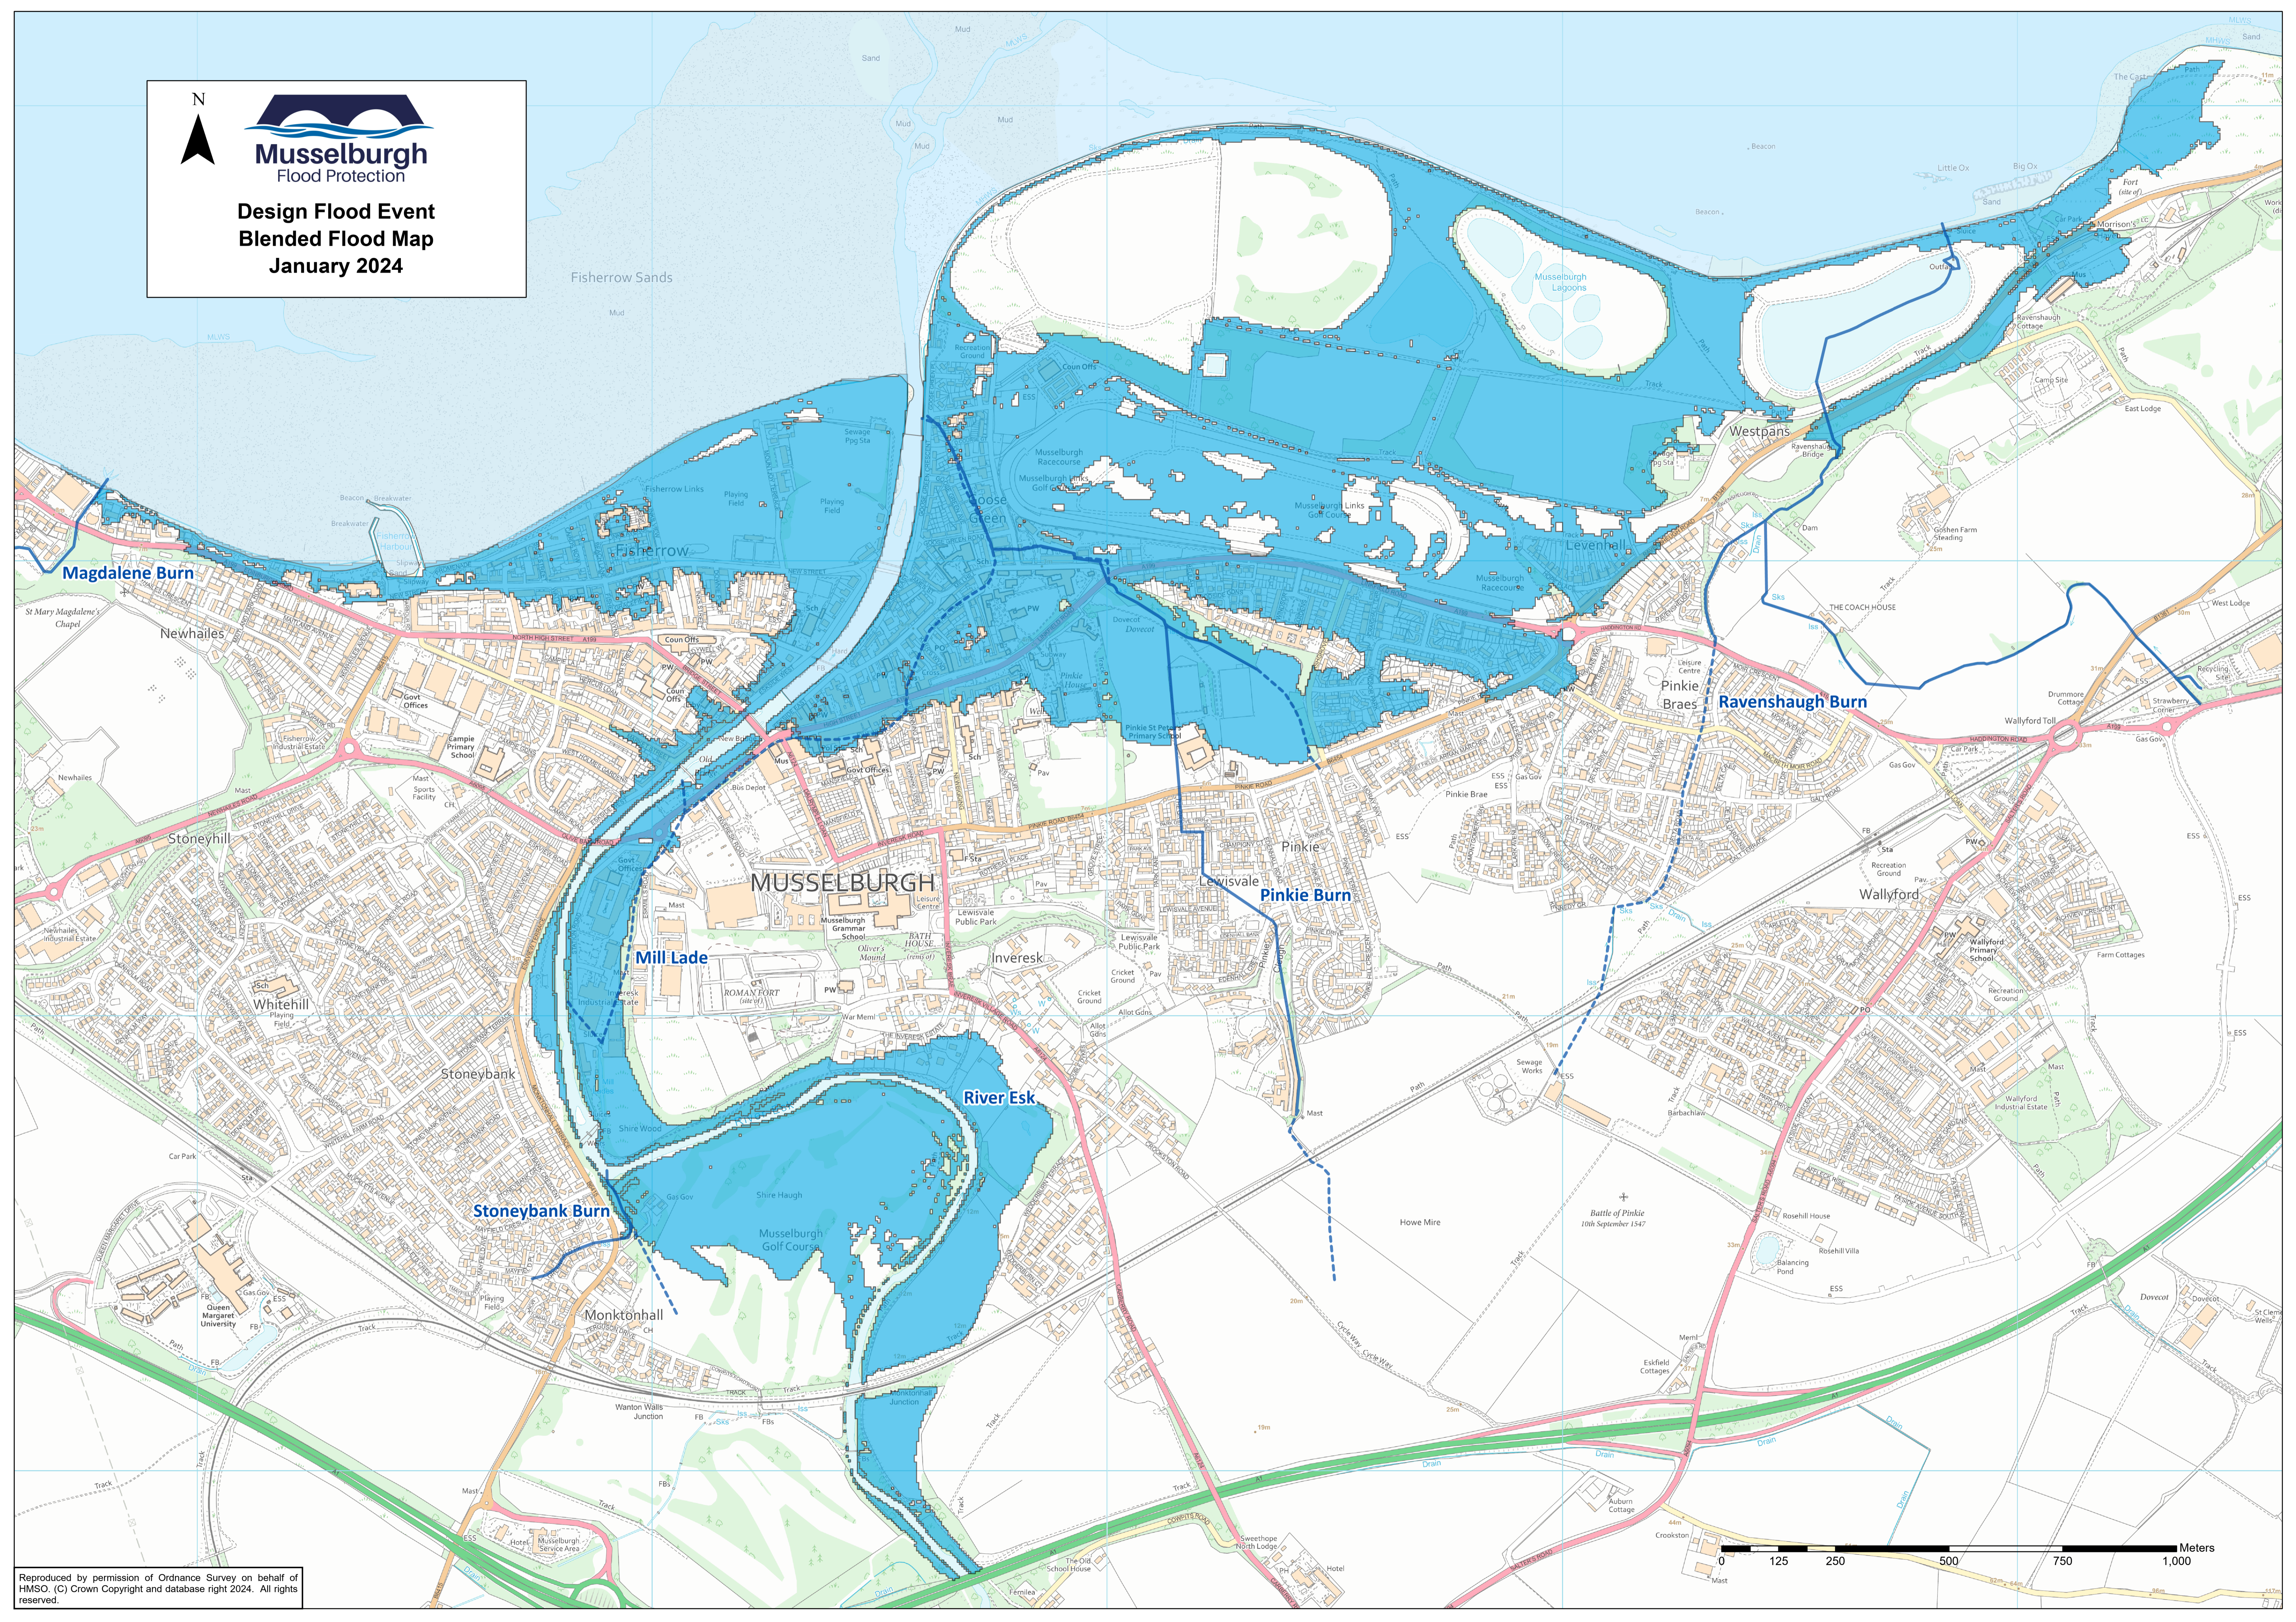

Musselburgh

 Flood Protection

Design Flood Event

Blended Flood Map

January 2024

Reproduced by permission of Ordnance Survey on behalf of HMSO. (C) Crown Copyright and database right 2024. All rights reserved.