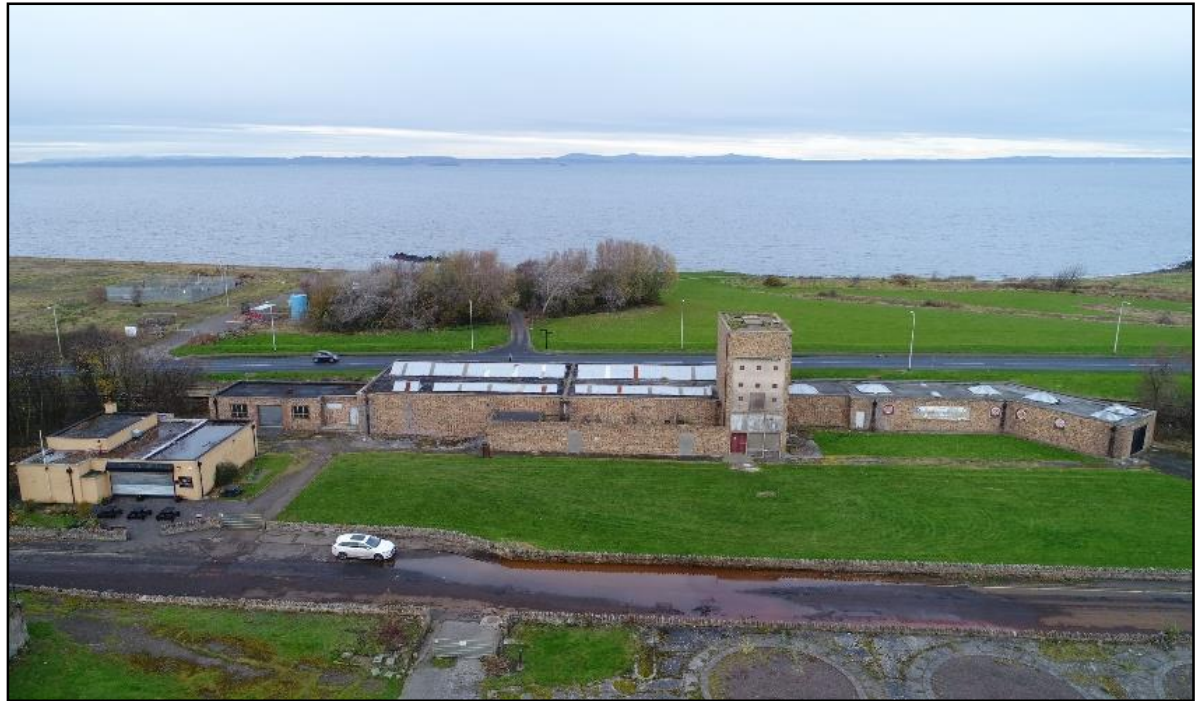

Redeveloping Prestongrange: Engine Shed & Pithead Baths

Image copyright: Simpson and Brown (Conservation Architects)

Redeveloping Prestongrange: repair

Image copyright: David McCreadie 3D Measuring and Modelling