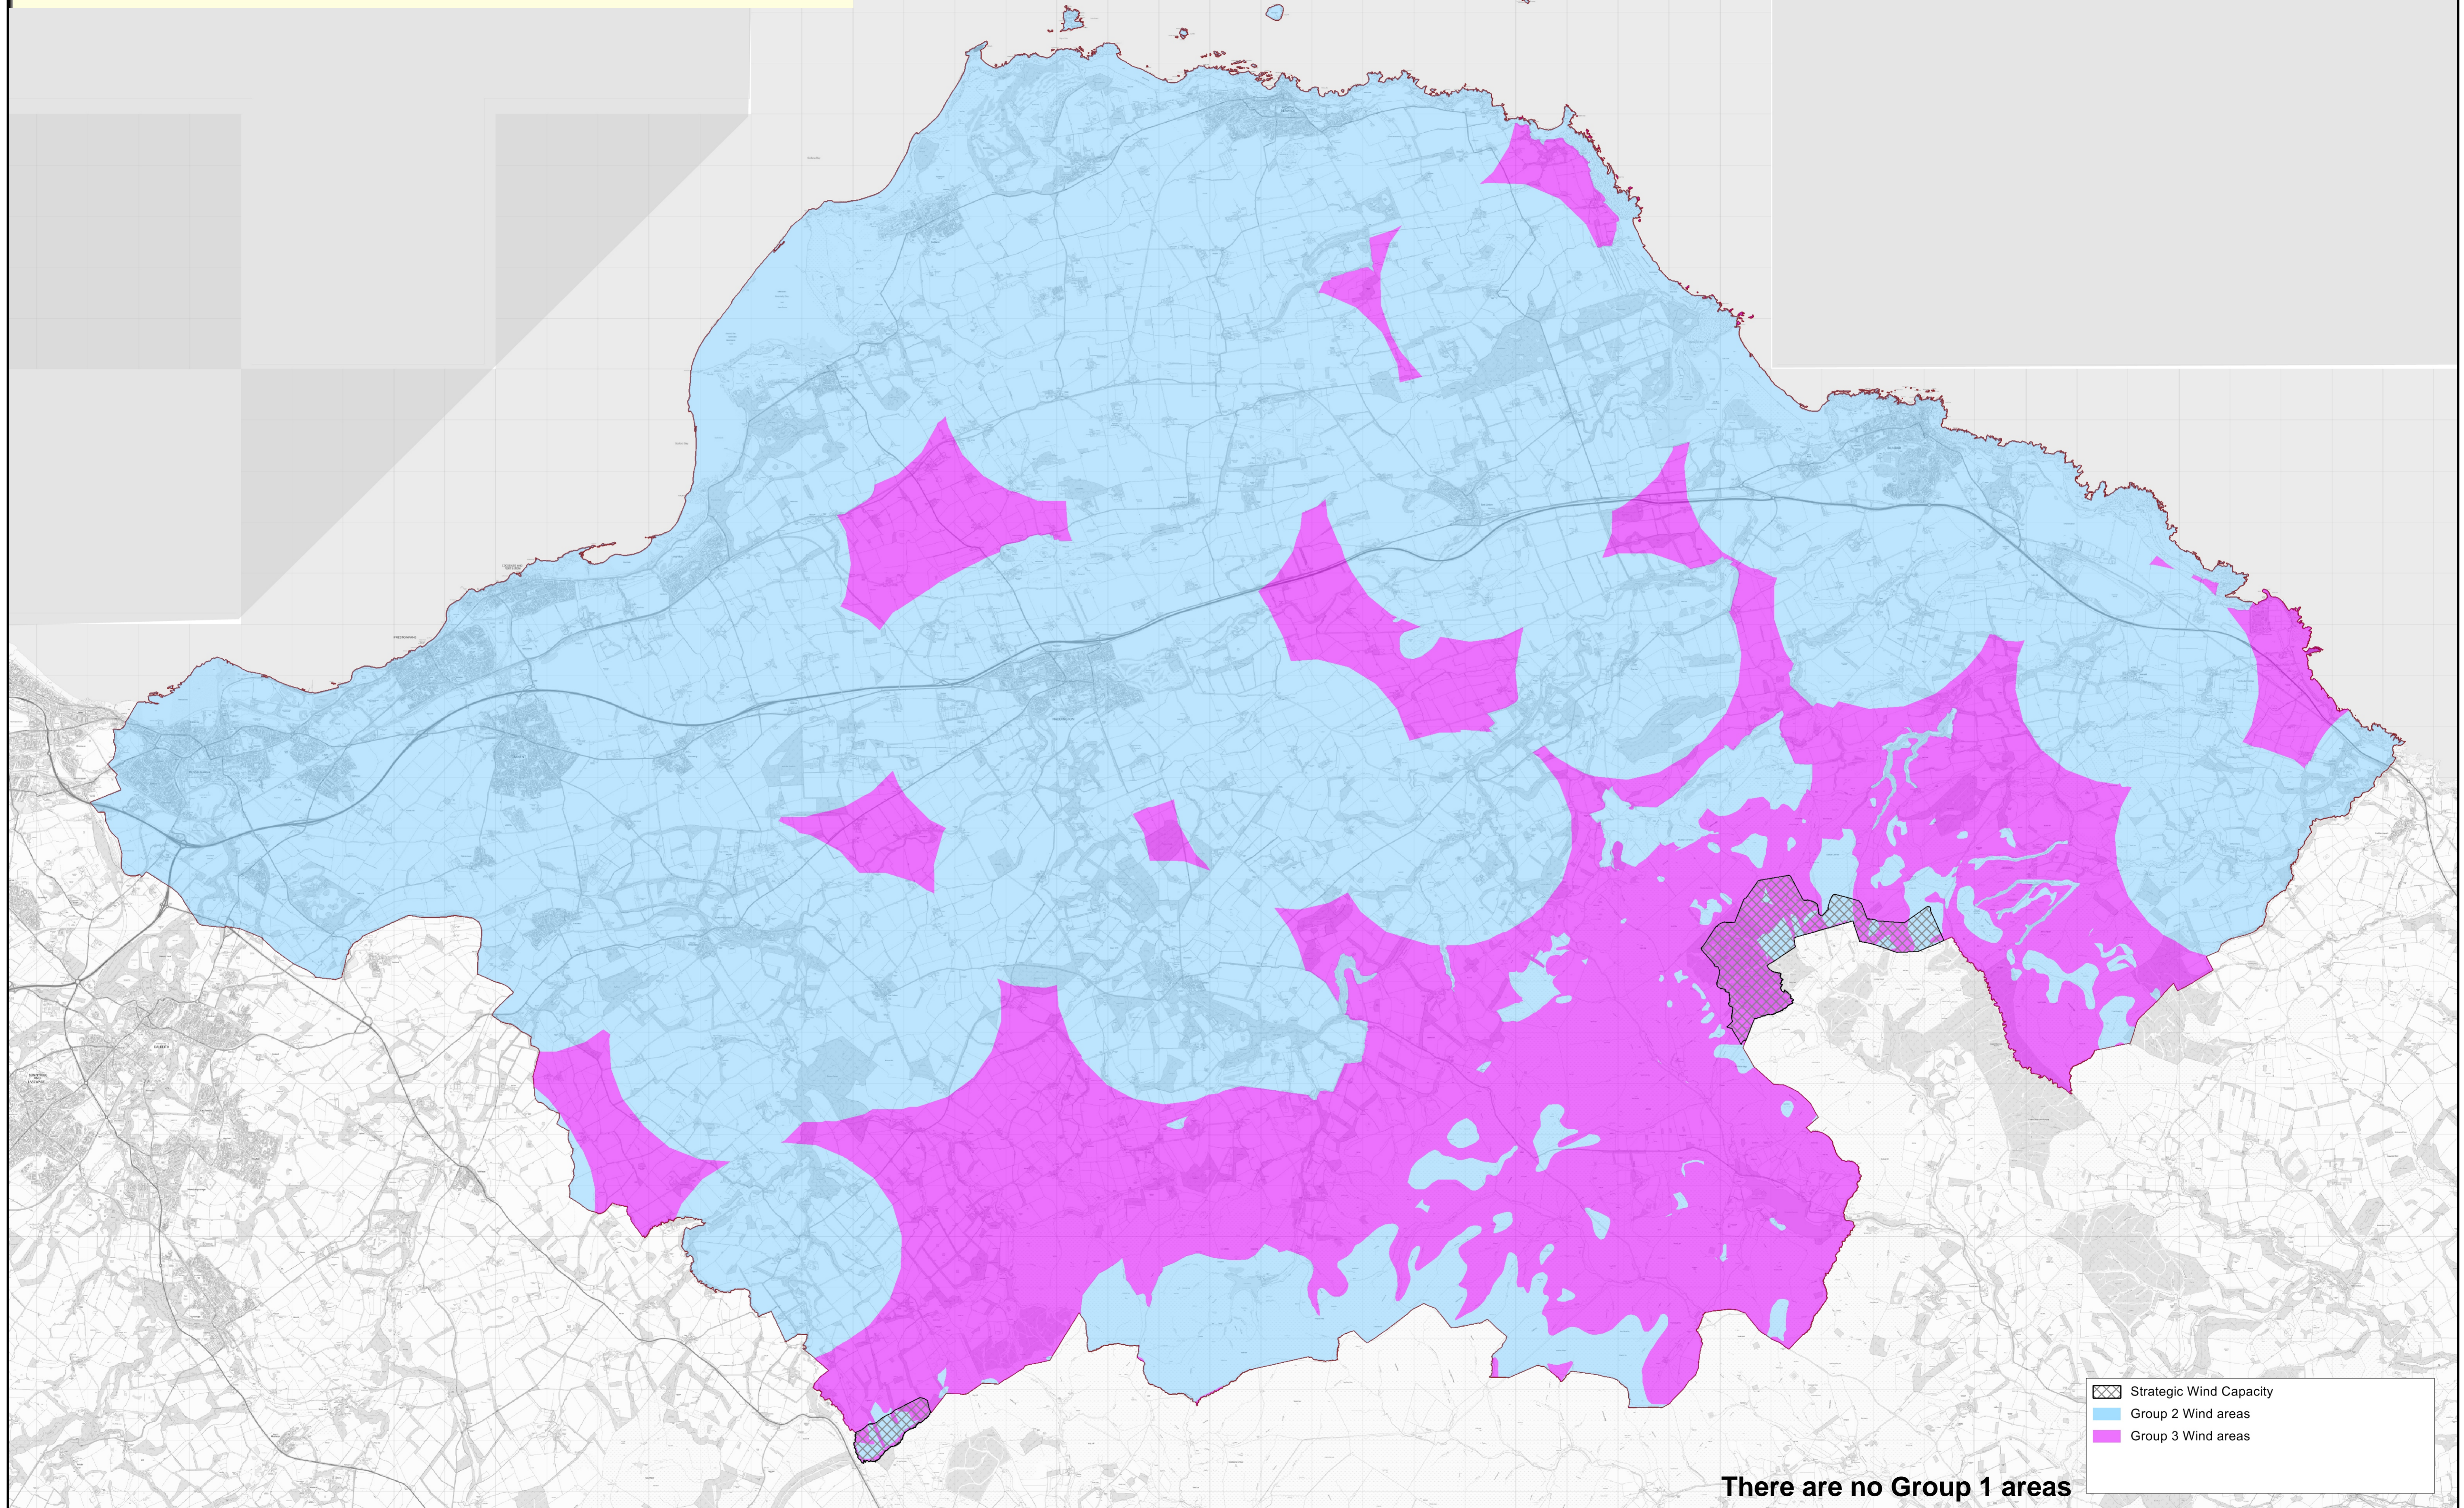

East Lothian Local Development Plan 2016

Inset Map 44

-  Strategic Wind Capacity
-  Group 2 Wind areas
-  Group 3 Wind areas

There are no Group 1 areas