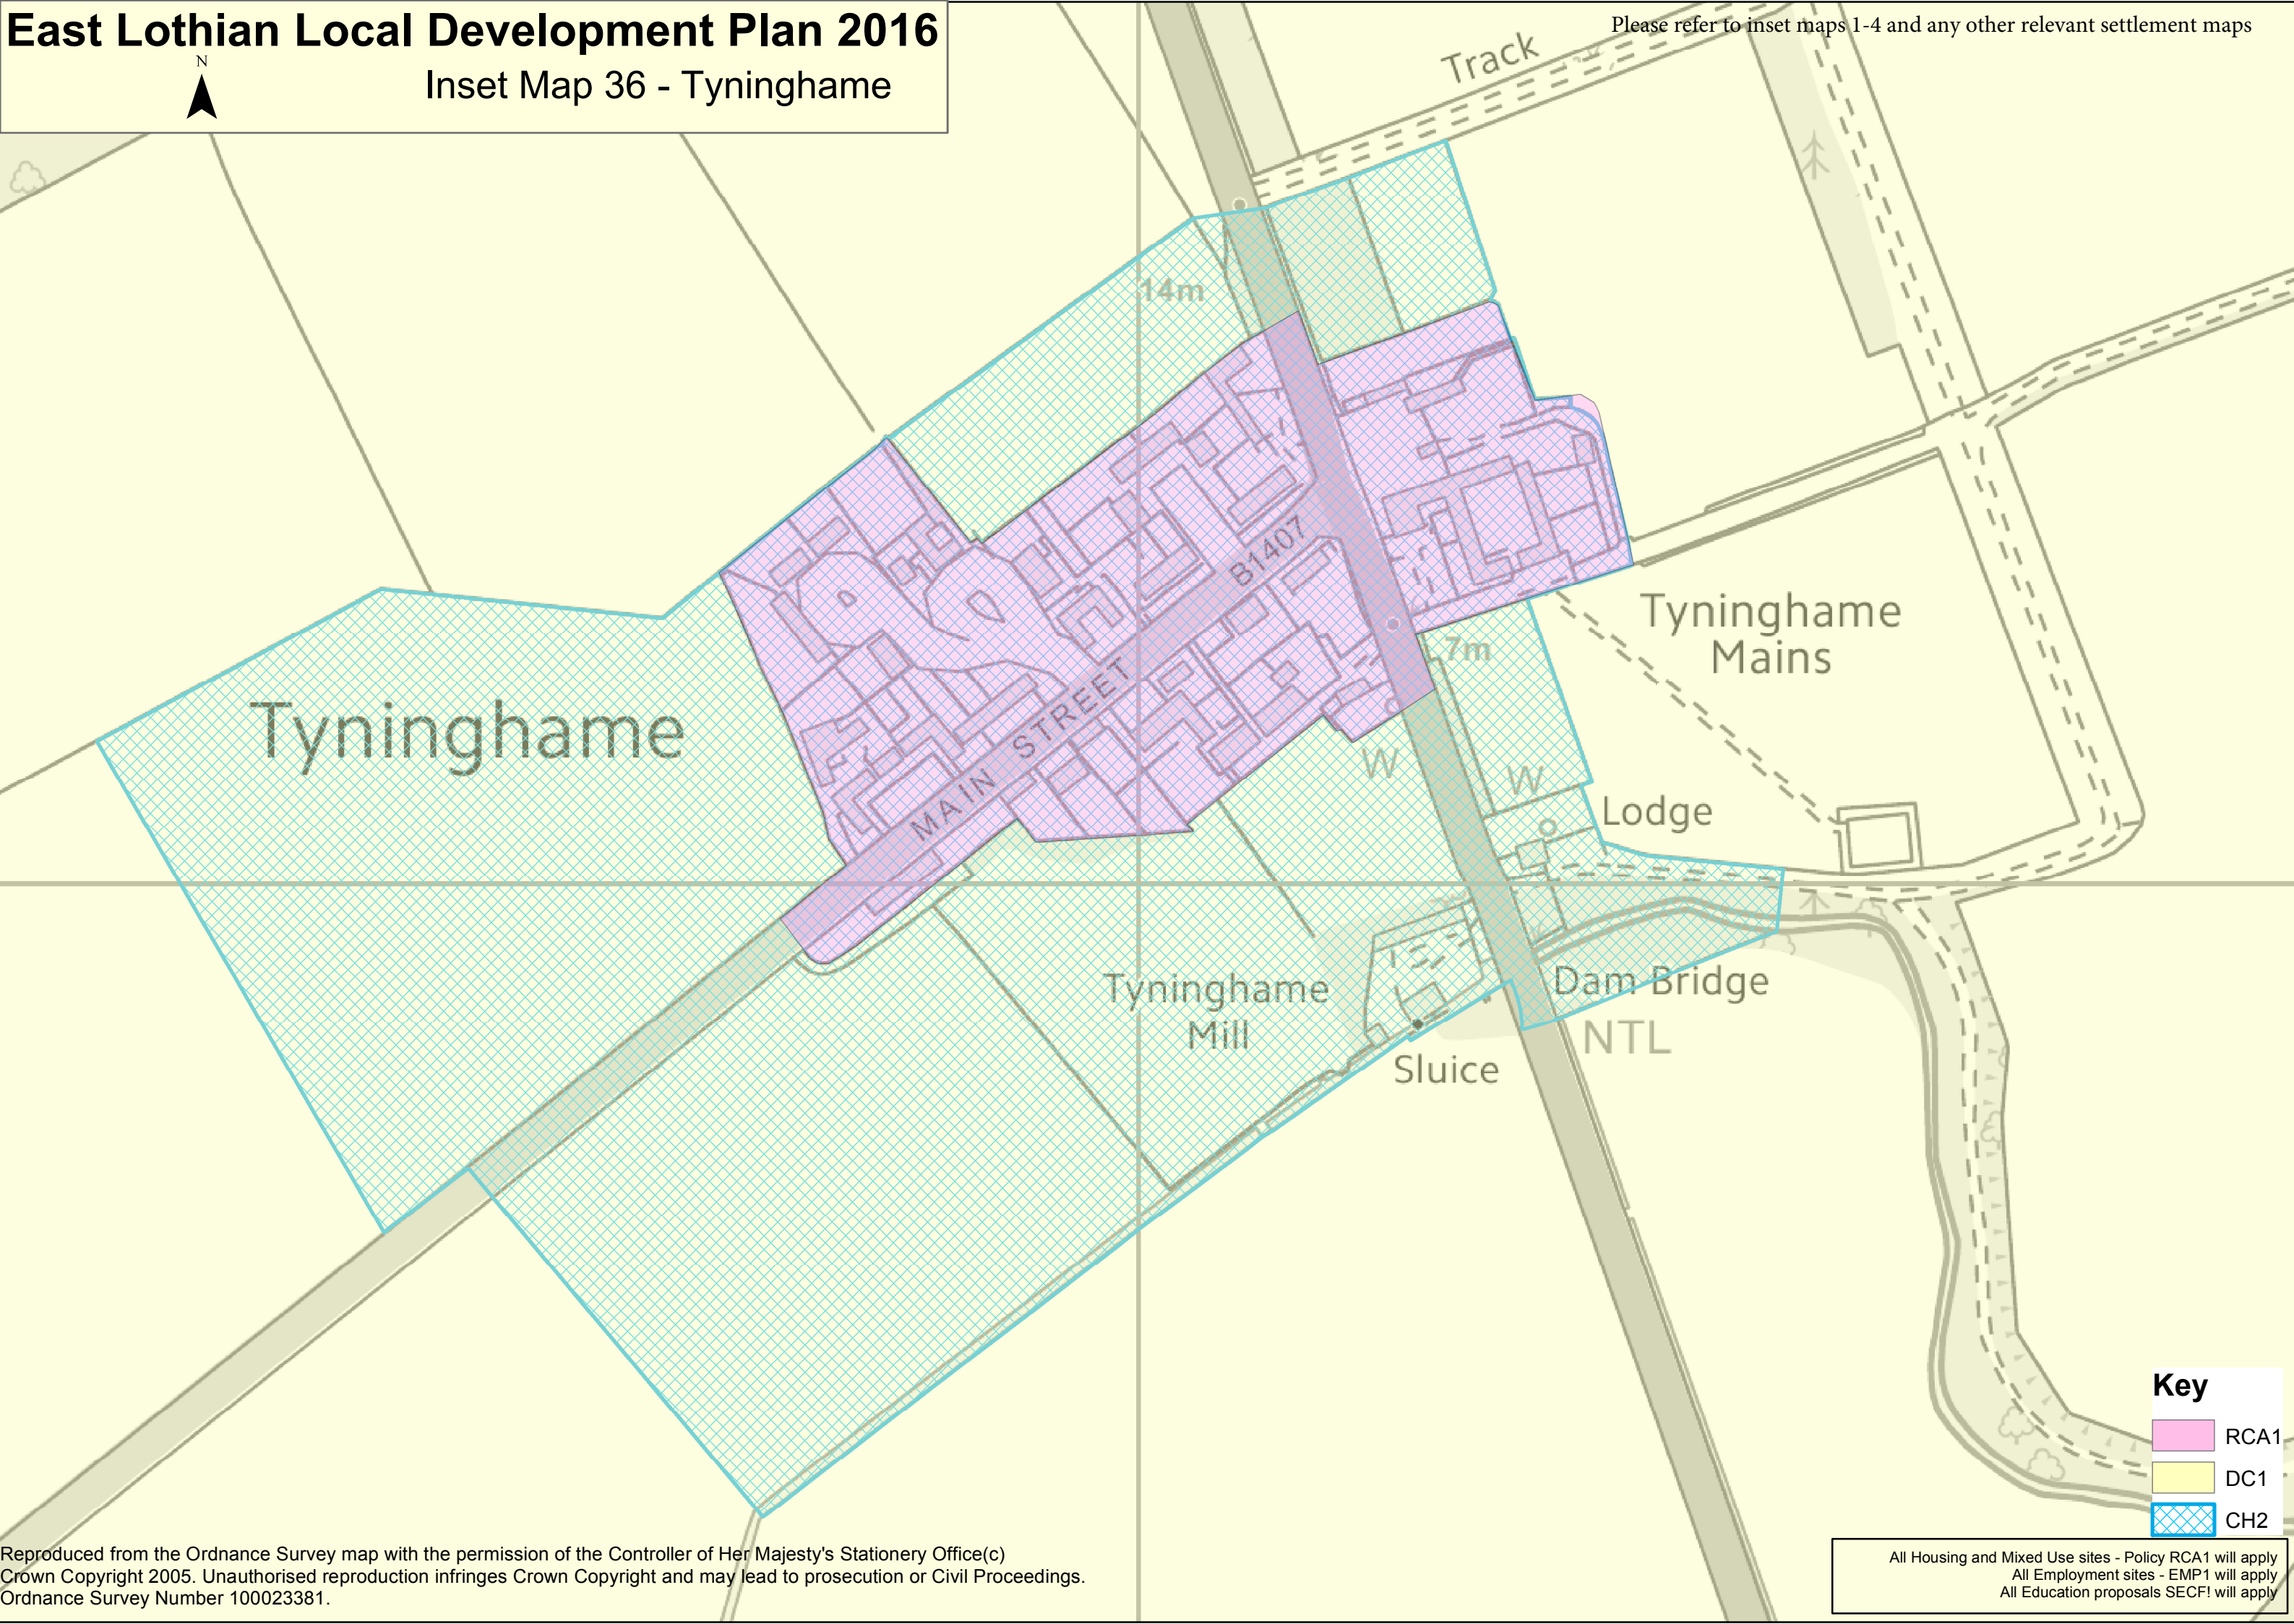

East Lothian Local Development Plan 2016

Inset Map 36 - Tynninghame

Please refer to inset maps 1-4 and any other relevant settlement maps

Key

-  RCA1
-  DC1
-  CH2