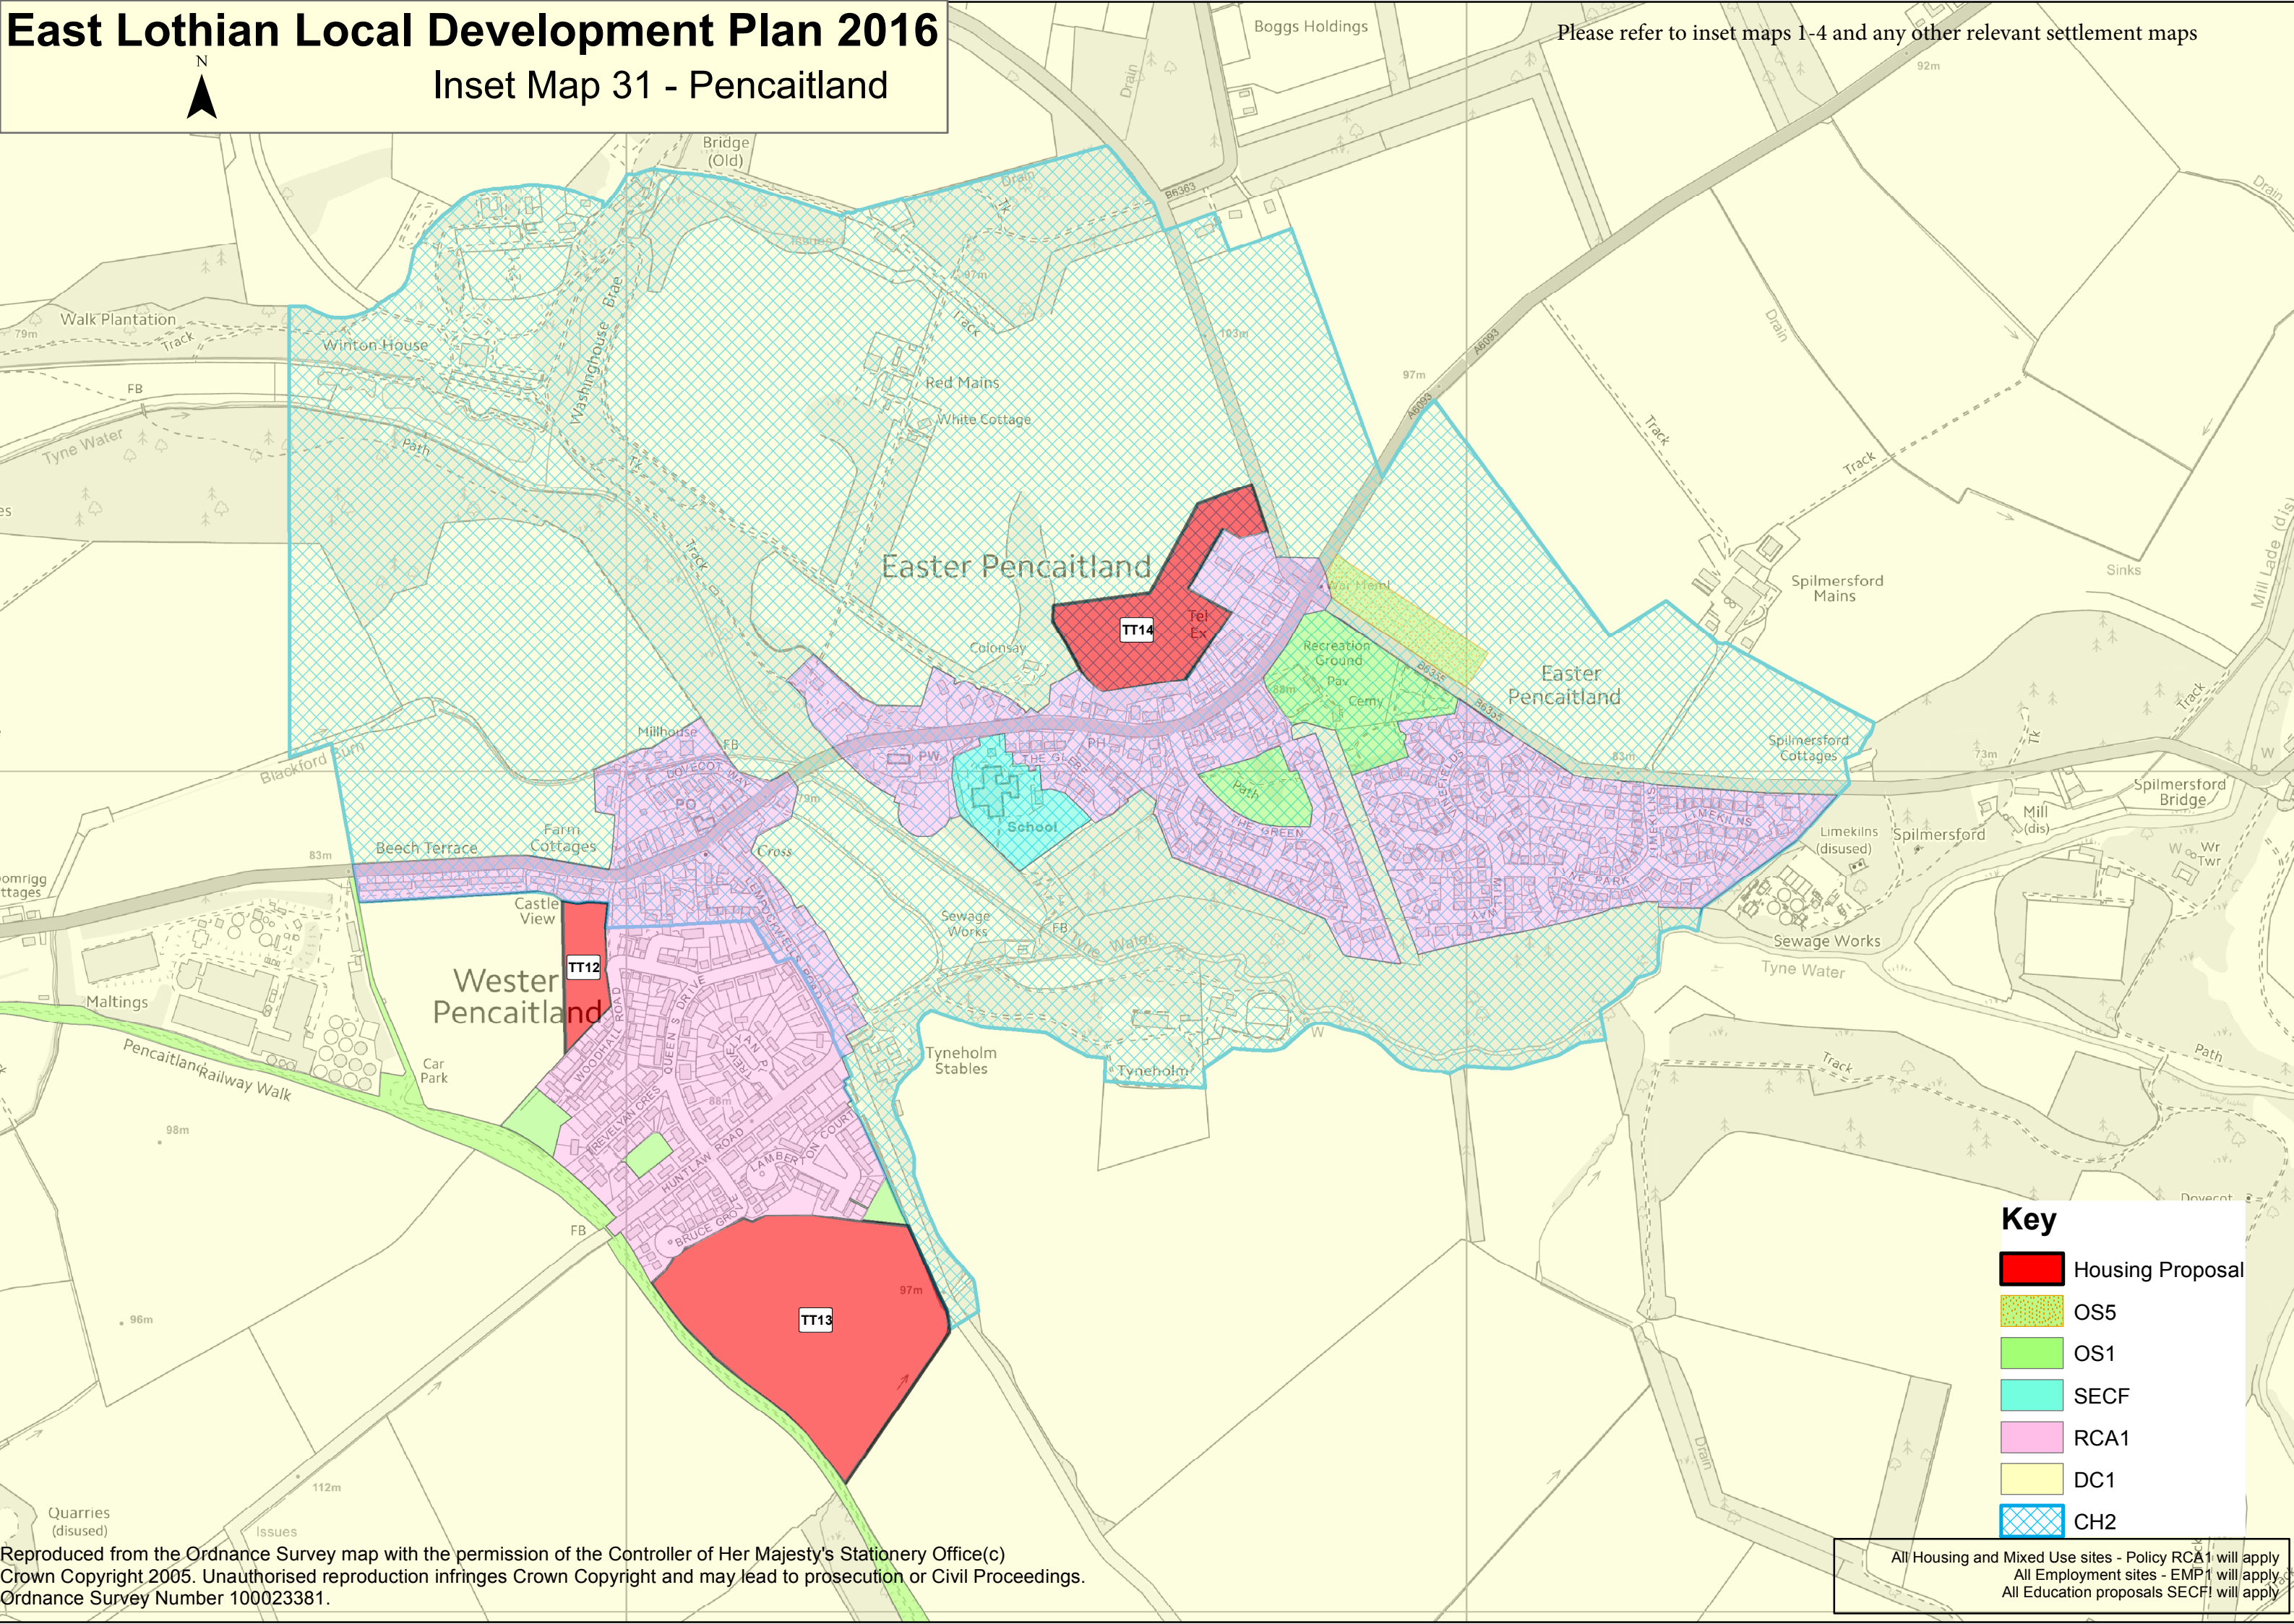

East Lothian Local Development Plan 2016

Inset Map 31 - Pencaitland

Please refer to inset maps 1-4 and any other relevant settlement maps

Key

- Housing Proposal
- OS5
- OS1
- SECF
- RCA1
- DC1
- CH2

All Housing and Mixed Use sites - Policy RCA1 will apply
All Employment sites - EMP1 will apply
All Education proposals SECF will apply