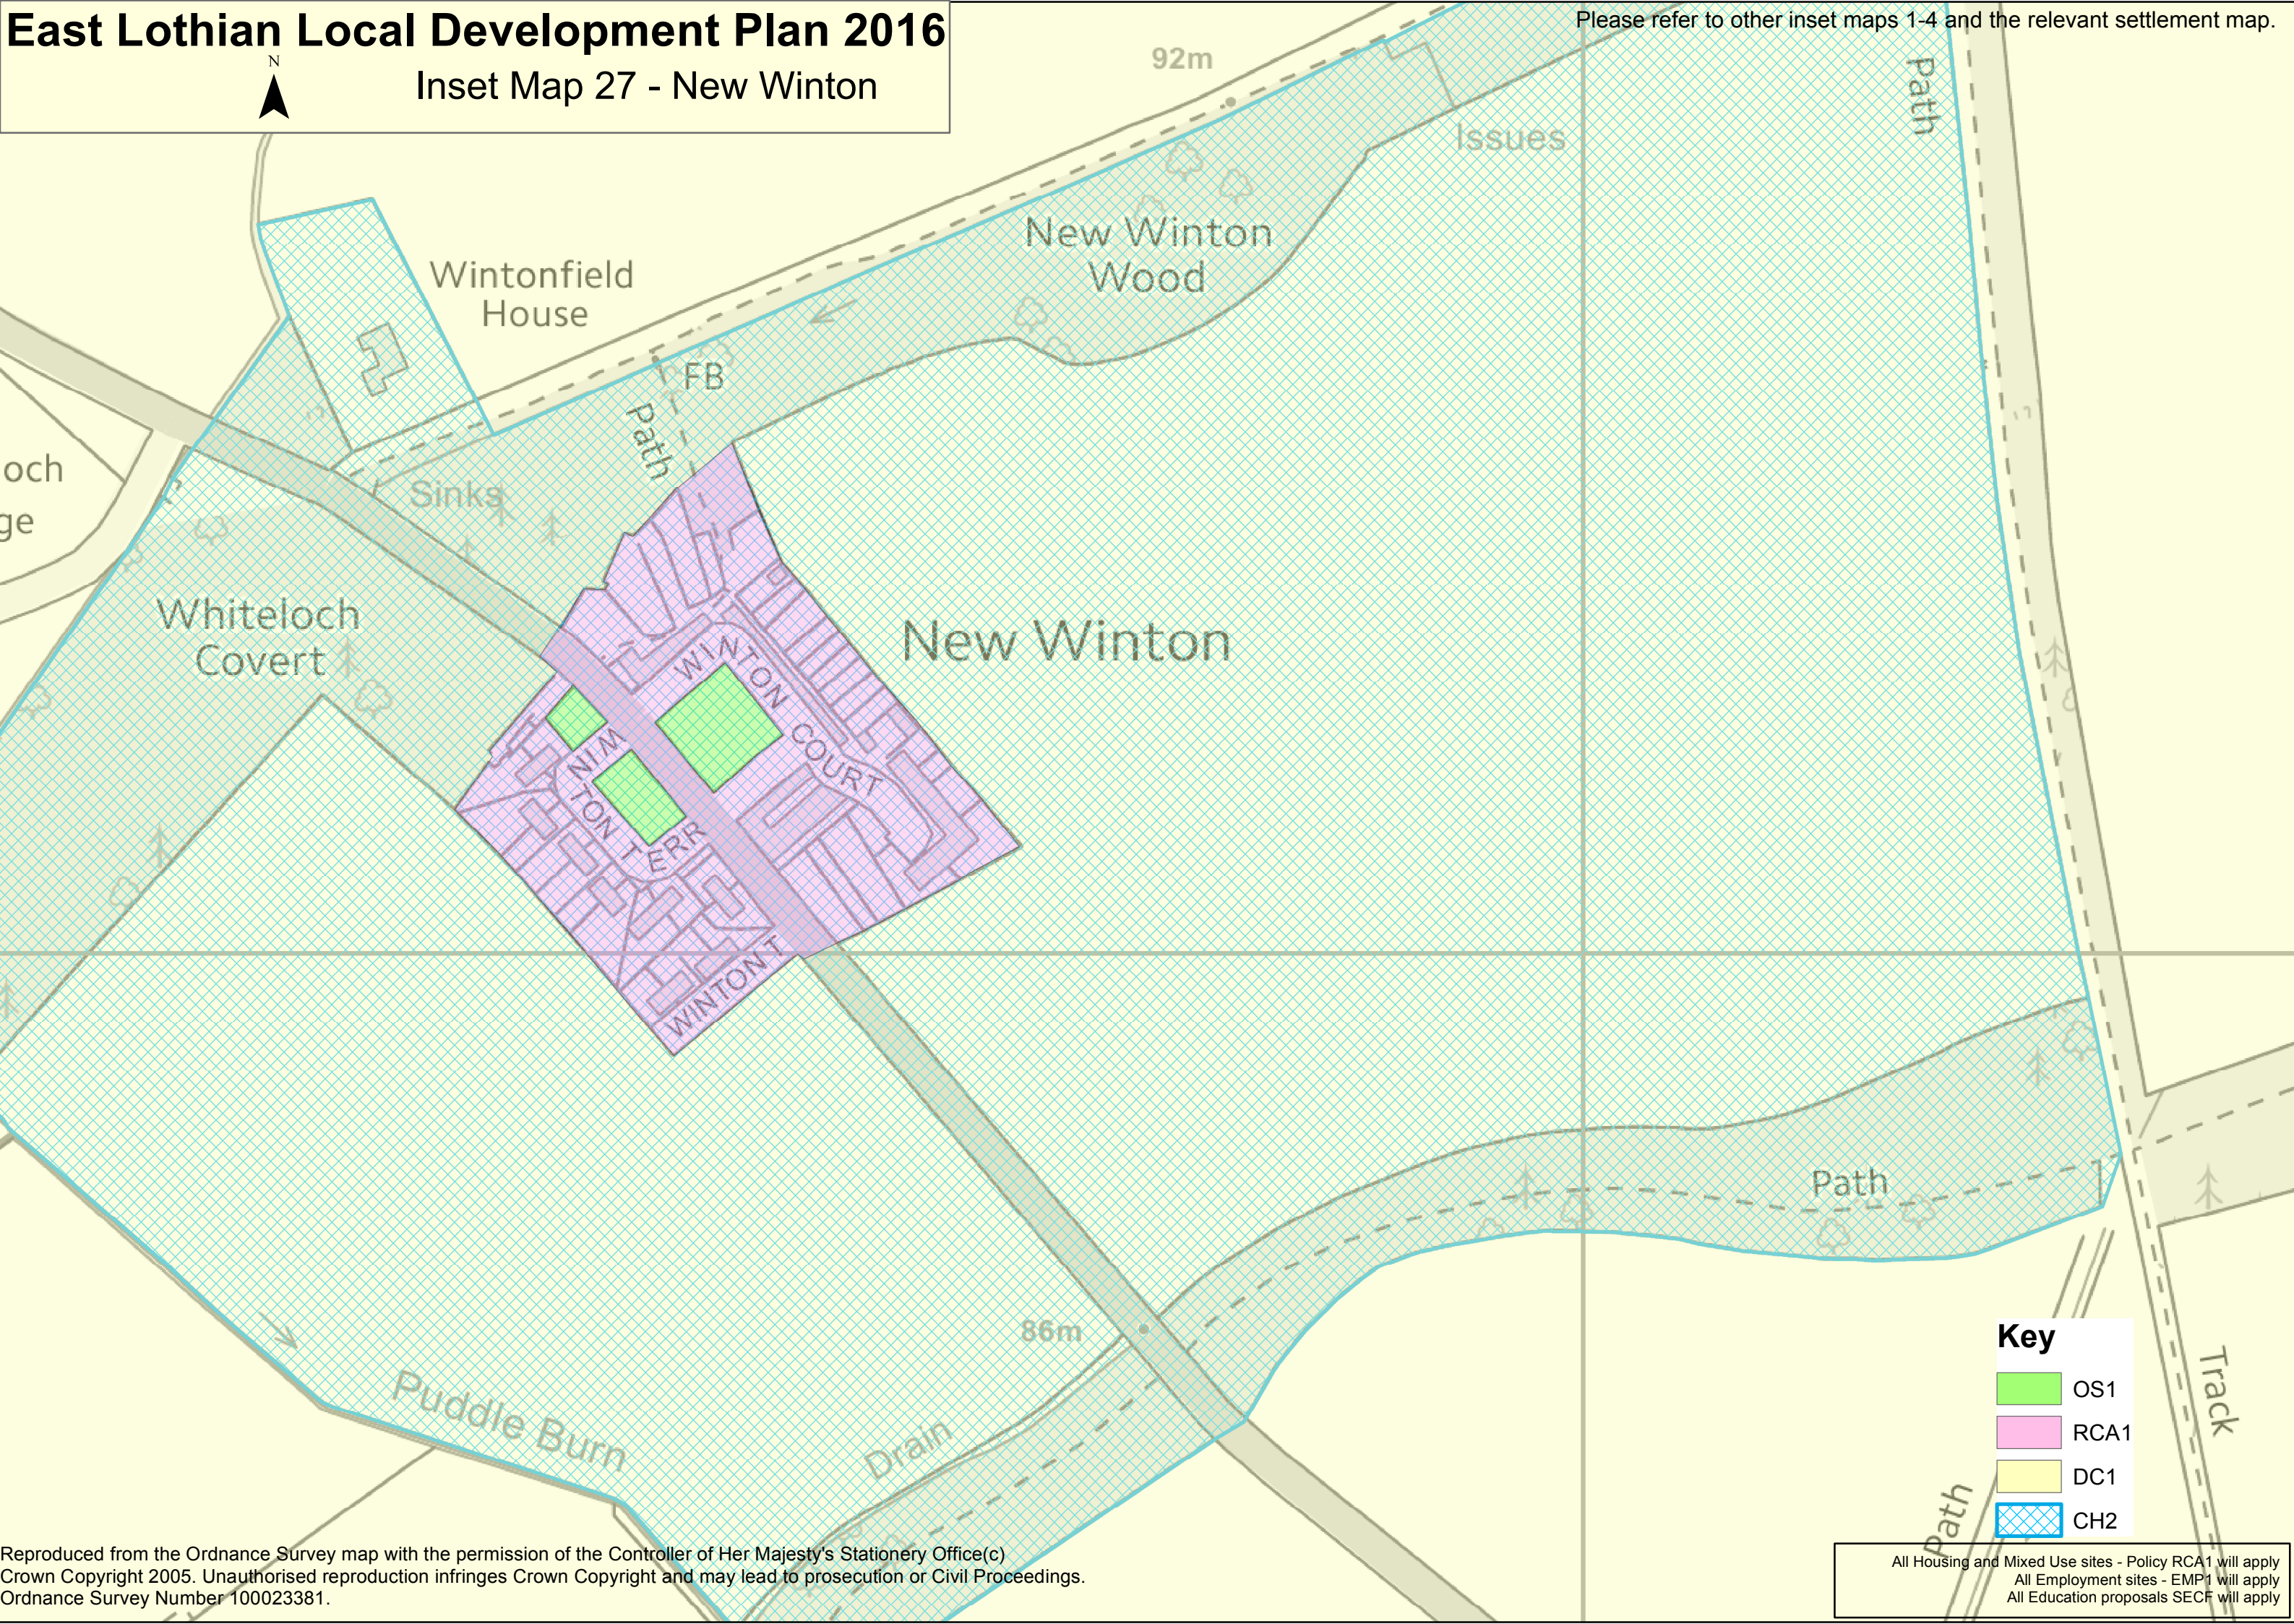

East Lothian Local Development Plan 2016

Inset Map 27 - New Winton

Please refer to other inset maps 1-4 and the relevant settlement map.

Key

-  OS1
-  RCA1
-  DC1
-  CH2

All Housing and Mixed Use sites - Policy RCA1 will apply
All Employment sites - EMP1 will apply
All Education proposals SECF will apply