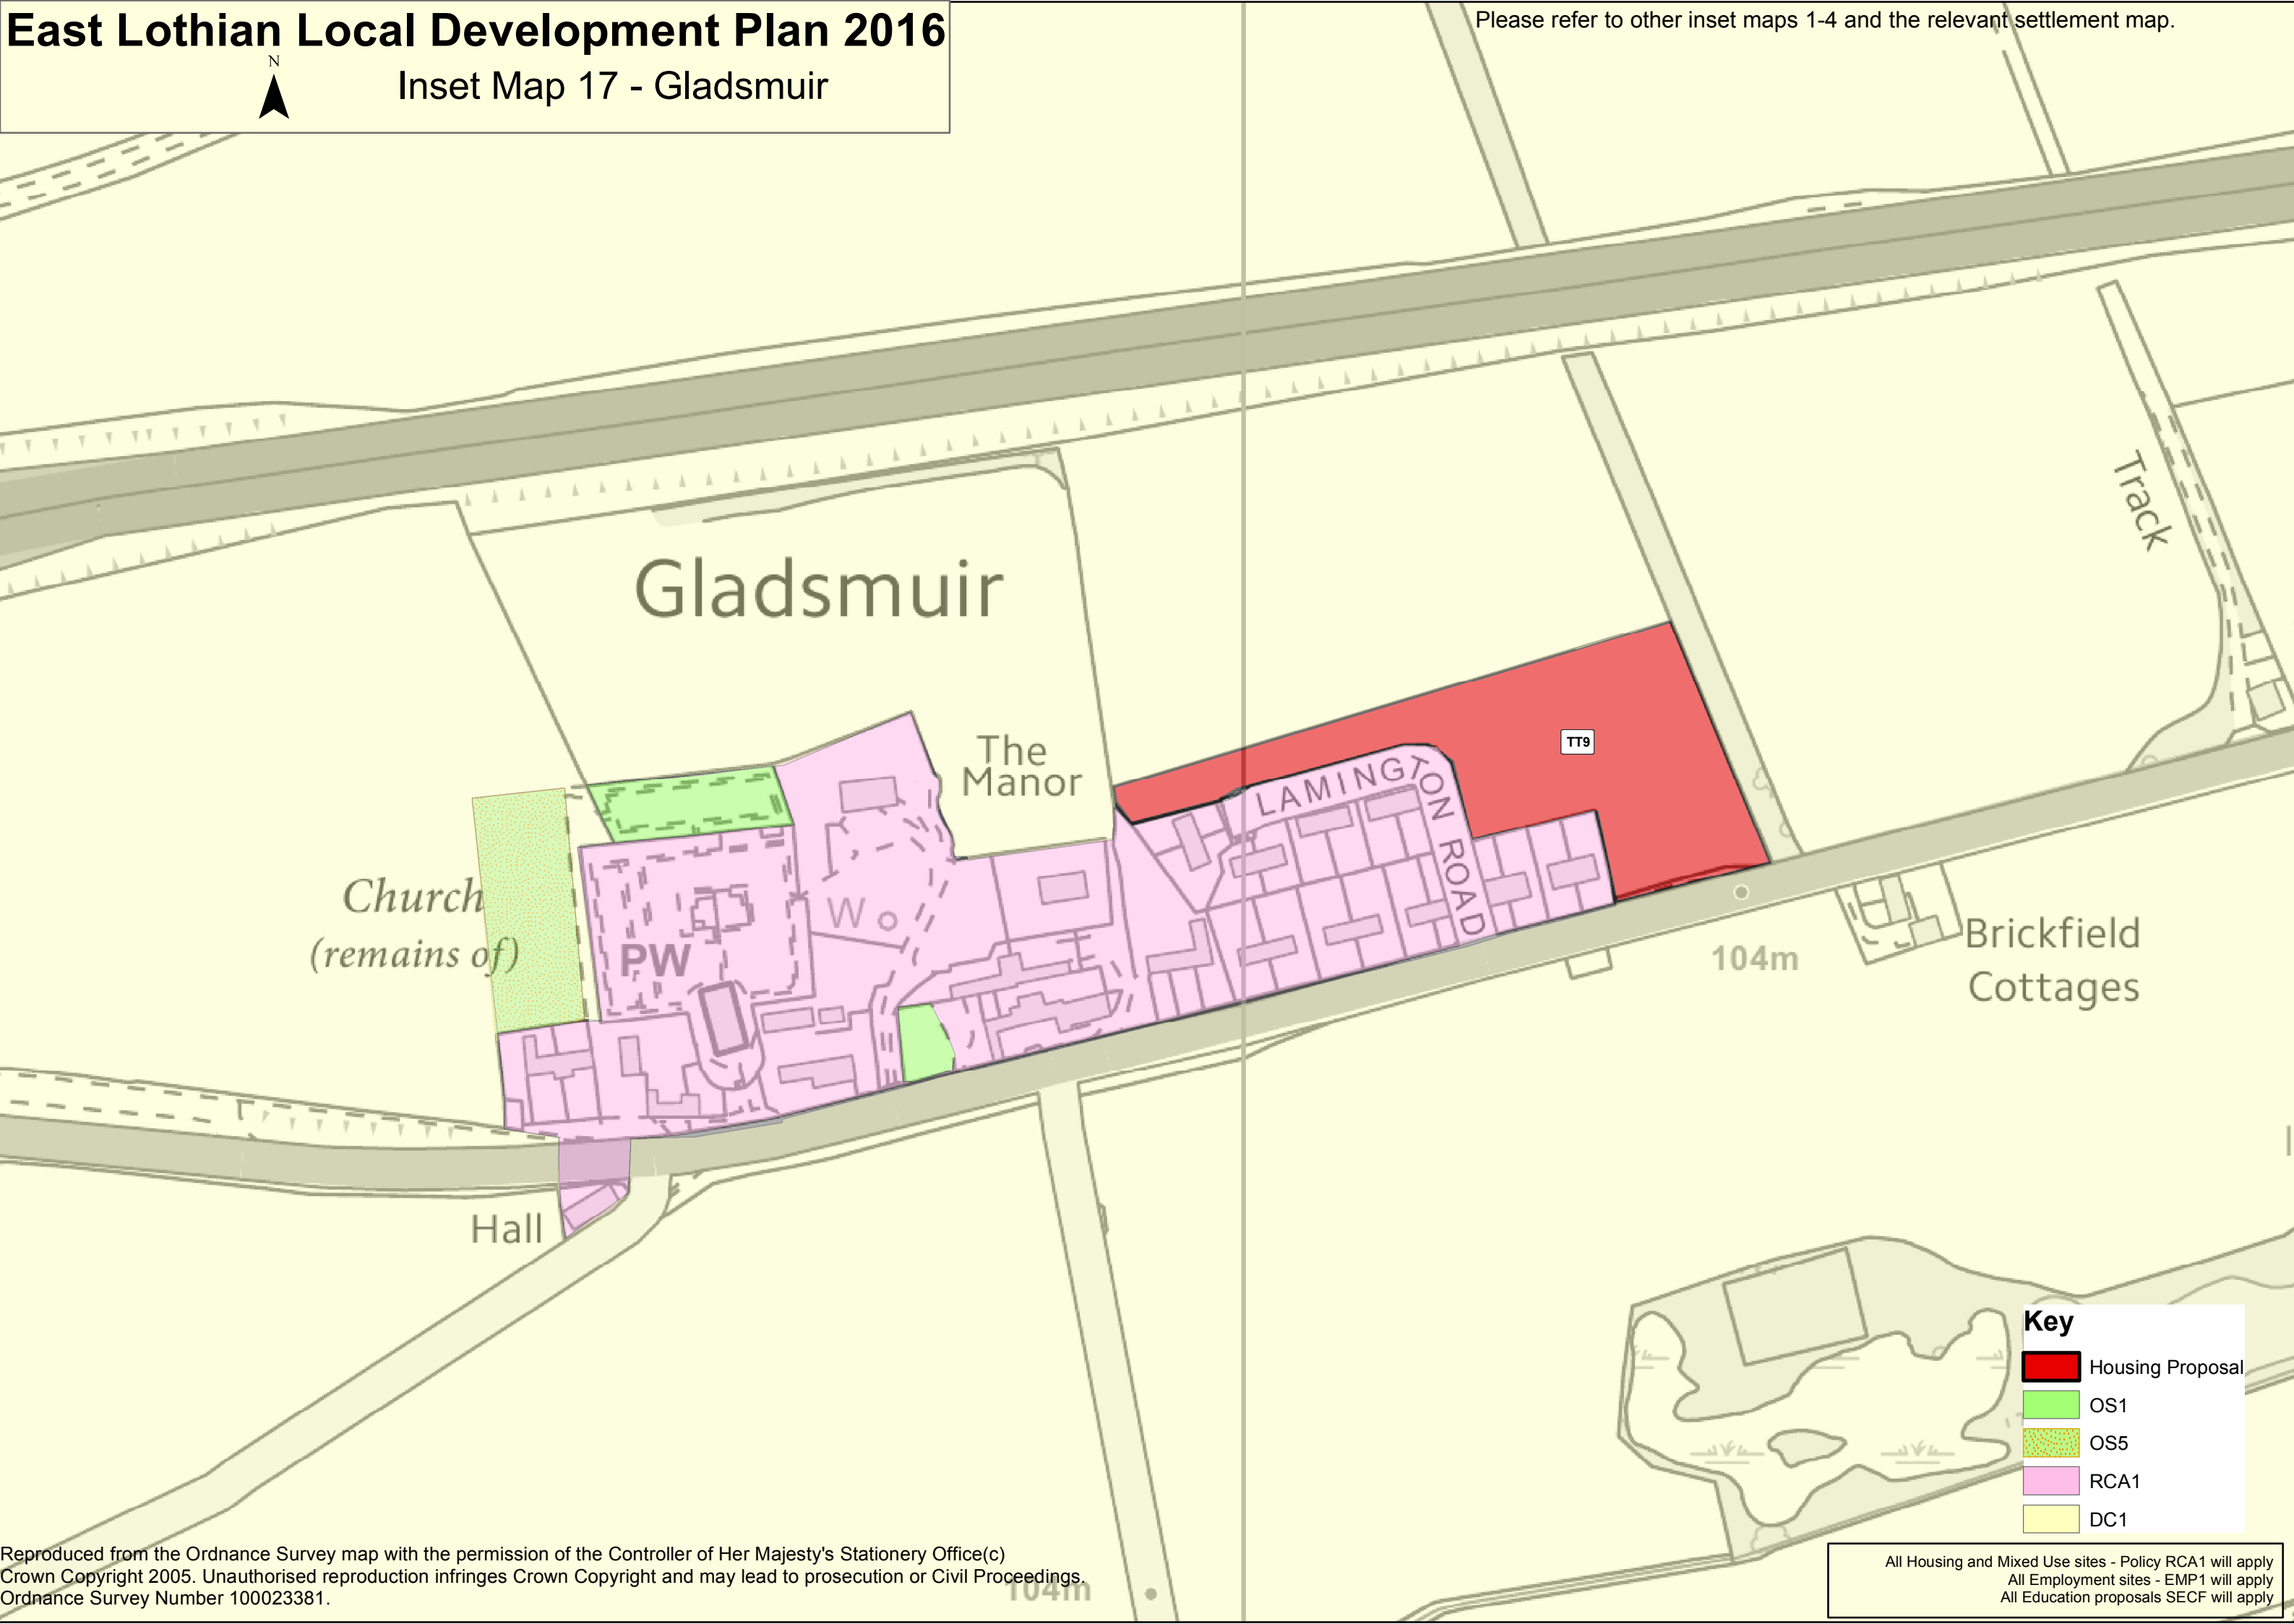

East Lothian Local Development Plan 2016

Inset Map 17 - Gladsmuir

Please refer to other inset maps 1-4 and the relevant settlement map.

Key	
	Housing Proposal
	OS1
	OS5
	RCA1
	DC1

Reproduced from the Ordnance Survey map with the permission of the Controller of Her Majesty's Stationery Office(c)
Crown Copyright 2005. Unauthorised reproduction infringes Crown Copyright and may lead to prosecution or Civil Proceedings.
Ordnance Survey Number 100023381.

All Housing and Mixed Use sites - Policy RCA1 will apply
All Employment sites - EMP1 will apply
All Education proposals SECF will apply