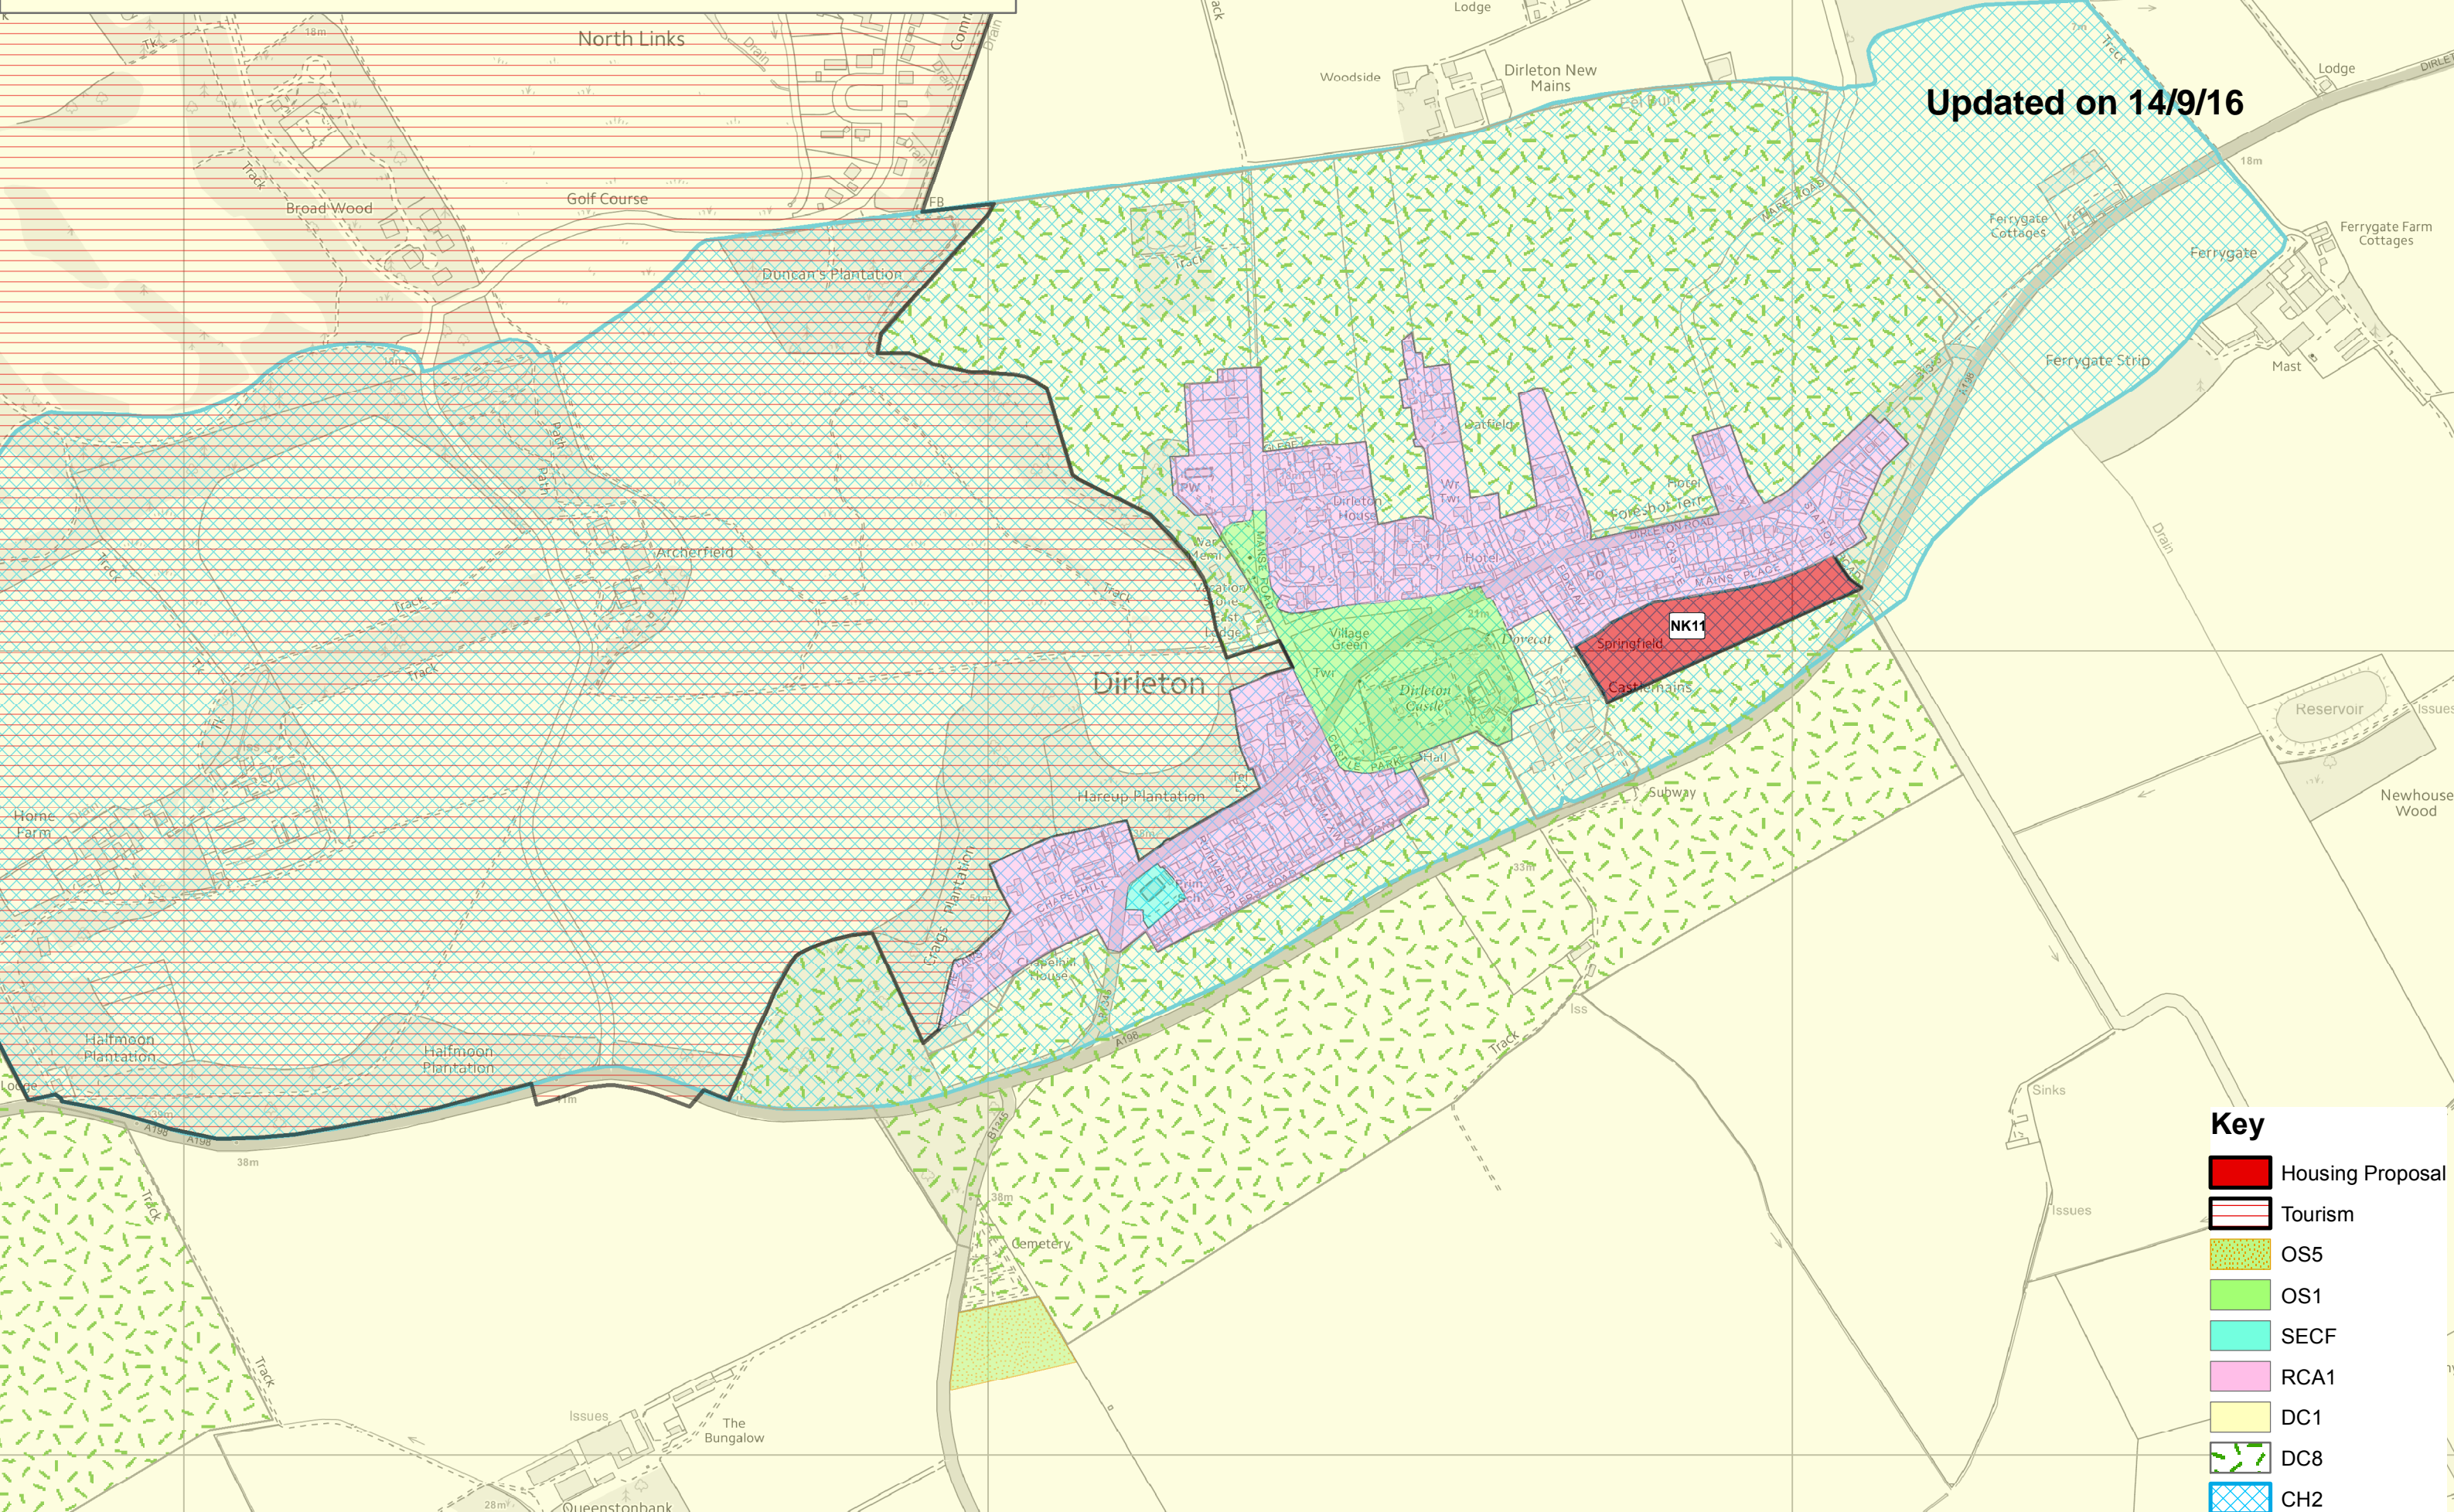

East Lothian Local Development Plan 2016

Inset Map 9 - Dirleton

Please refer to other inset maps 1-4 and the relevant settlement map.

Updated on 14/9/16

Key

	Housing Proposal
	Tourism
	OS5
	OS1
	SECF
	RCA1
	DC1
	DC8
	CH2

Reproduced from the Ordnance Survey map with the permission of the Controller of Her Majesty's Stationery Office(c) Crown Copyright 2005. Unauthorised reproduction infringes Crown Copyright and may lead to prosecution or Civil Proceedings. Ordnance Survey Number 100023381.

All Housing and Mixed Use sites - Policy RCA1 will apply
 All Employment sites - EMP1 will apply
 All Education proposals SECF will apply