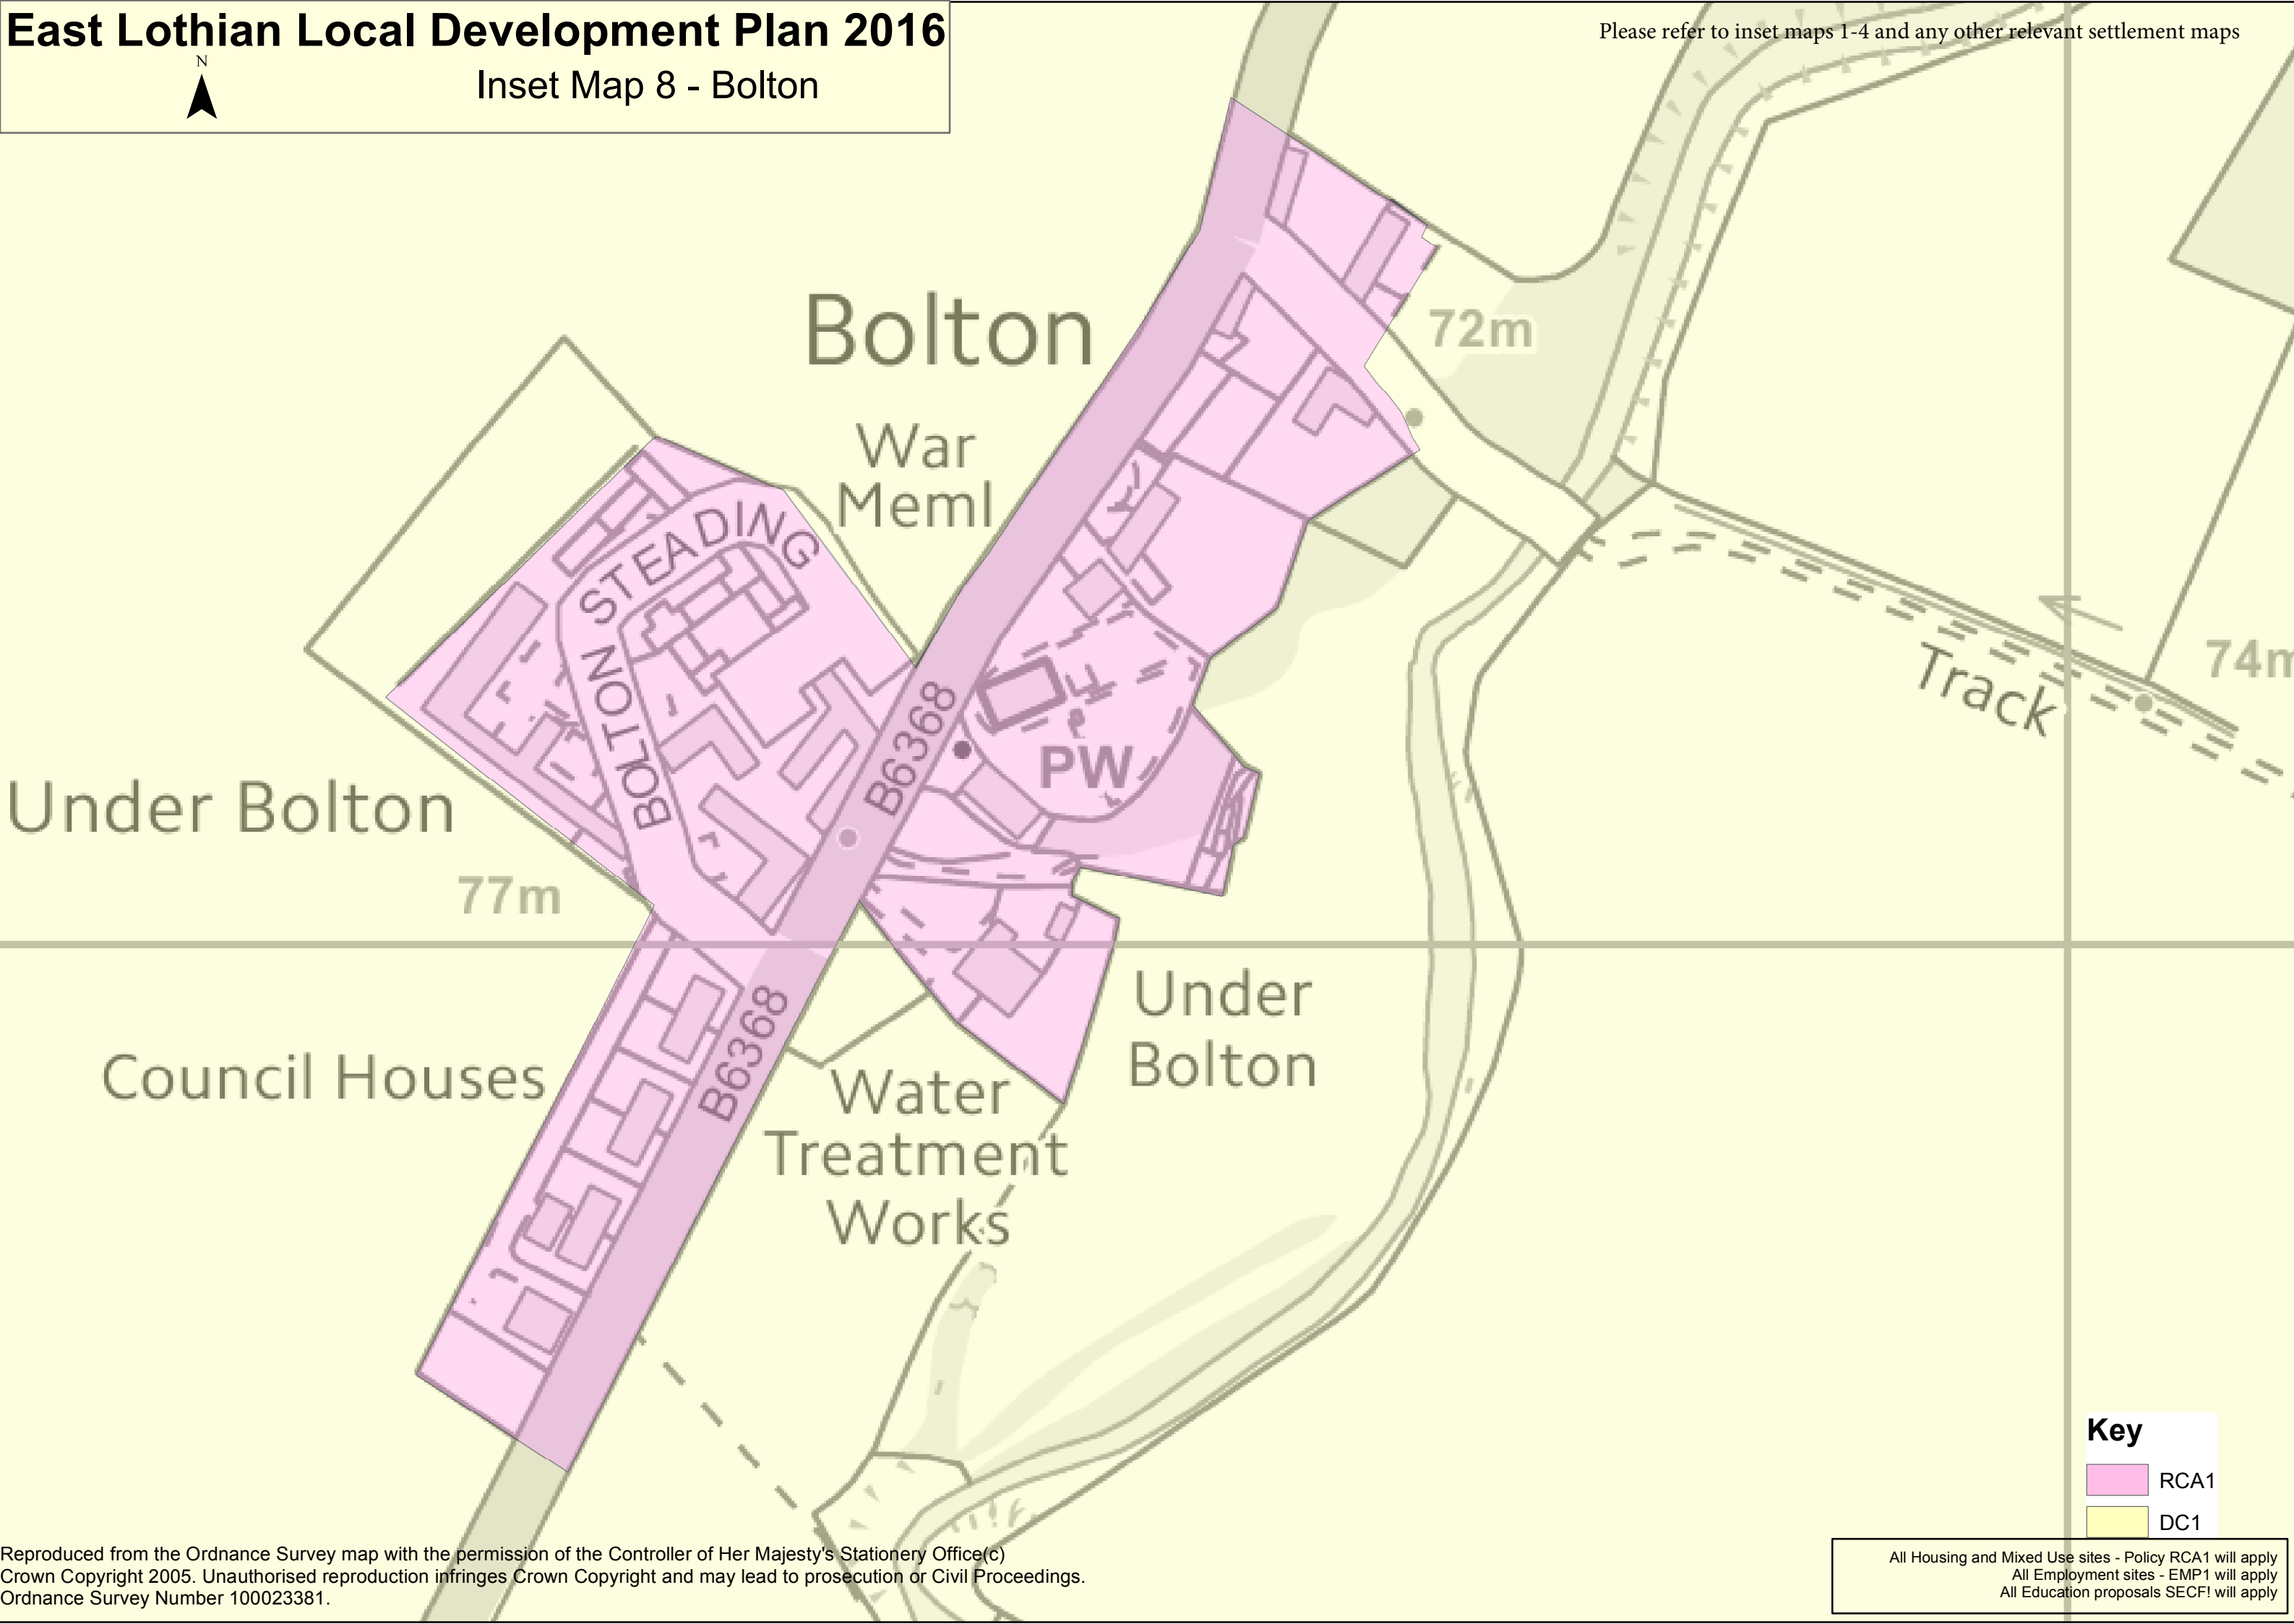

East Lothian Local Development Plan 2016

Inset Map 8 - Bolton

Please refer to inset maps 1-4 and any other relevant settlement maps

Key	
	RCA1
	DC1

Reproduced from the Ordnance Survey map with the permission of the Controller of Her Majesty's Stationery Office(c)
Crown Copyright 2005. Unauthorised reproduction infringes Crown Copyright and may lead to prosecution or Civil Proceedings.
Ordnance Survey Number 100023381.

All Housing and Mixed Use sites - Policy RCA1 will apply
All Employment sites - EMP1 will apply
All Education proposals SECF1 will apply