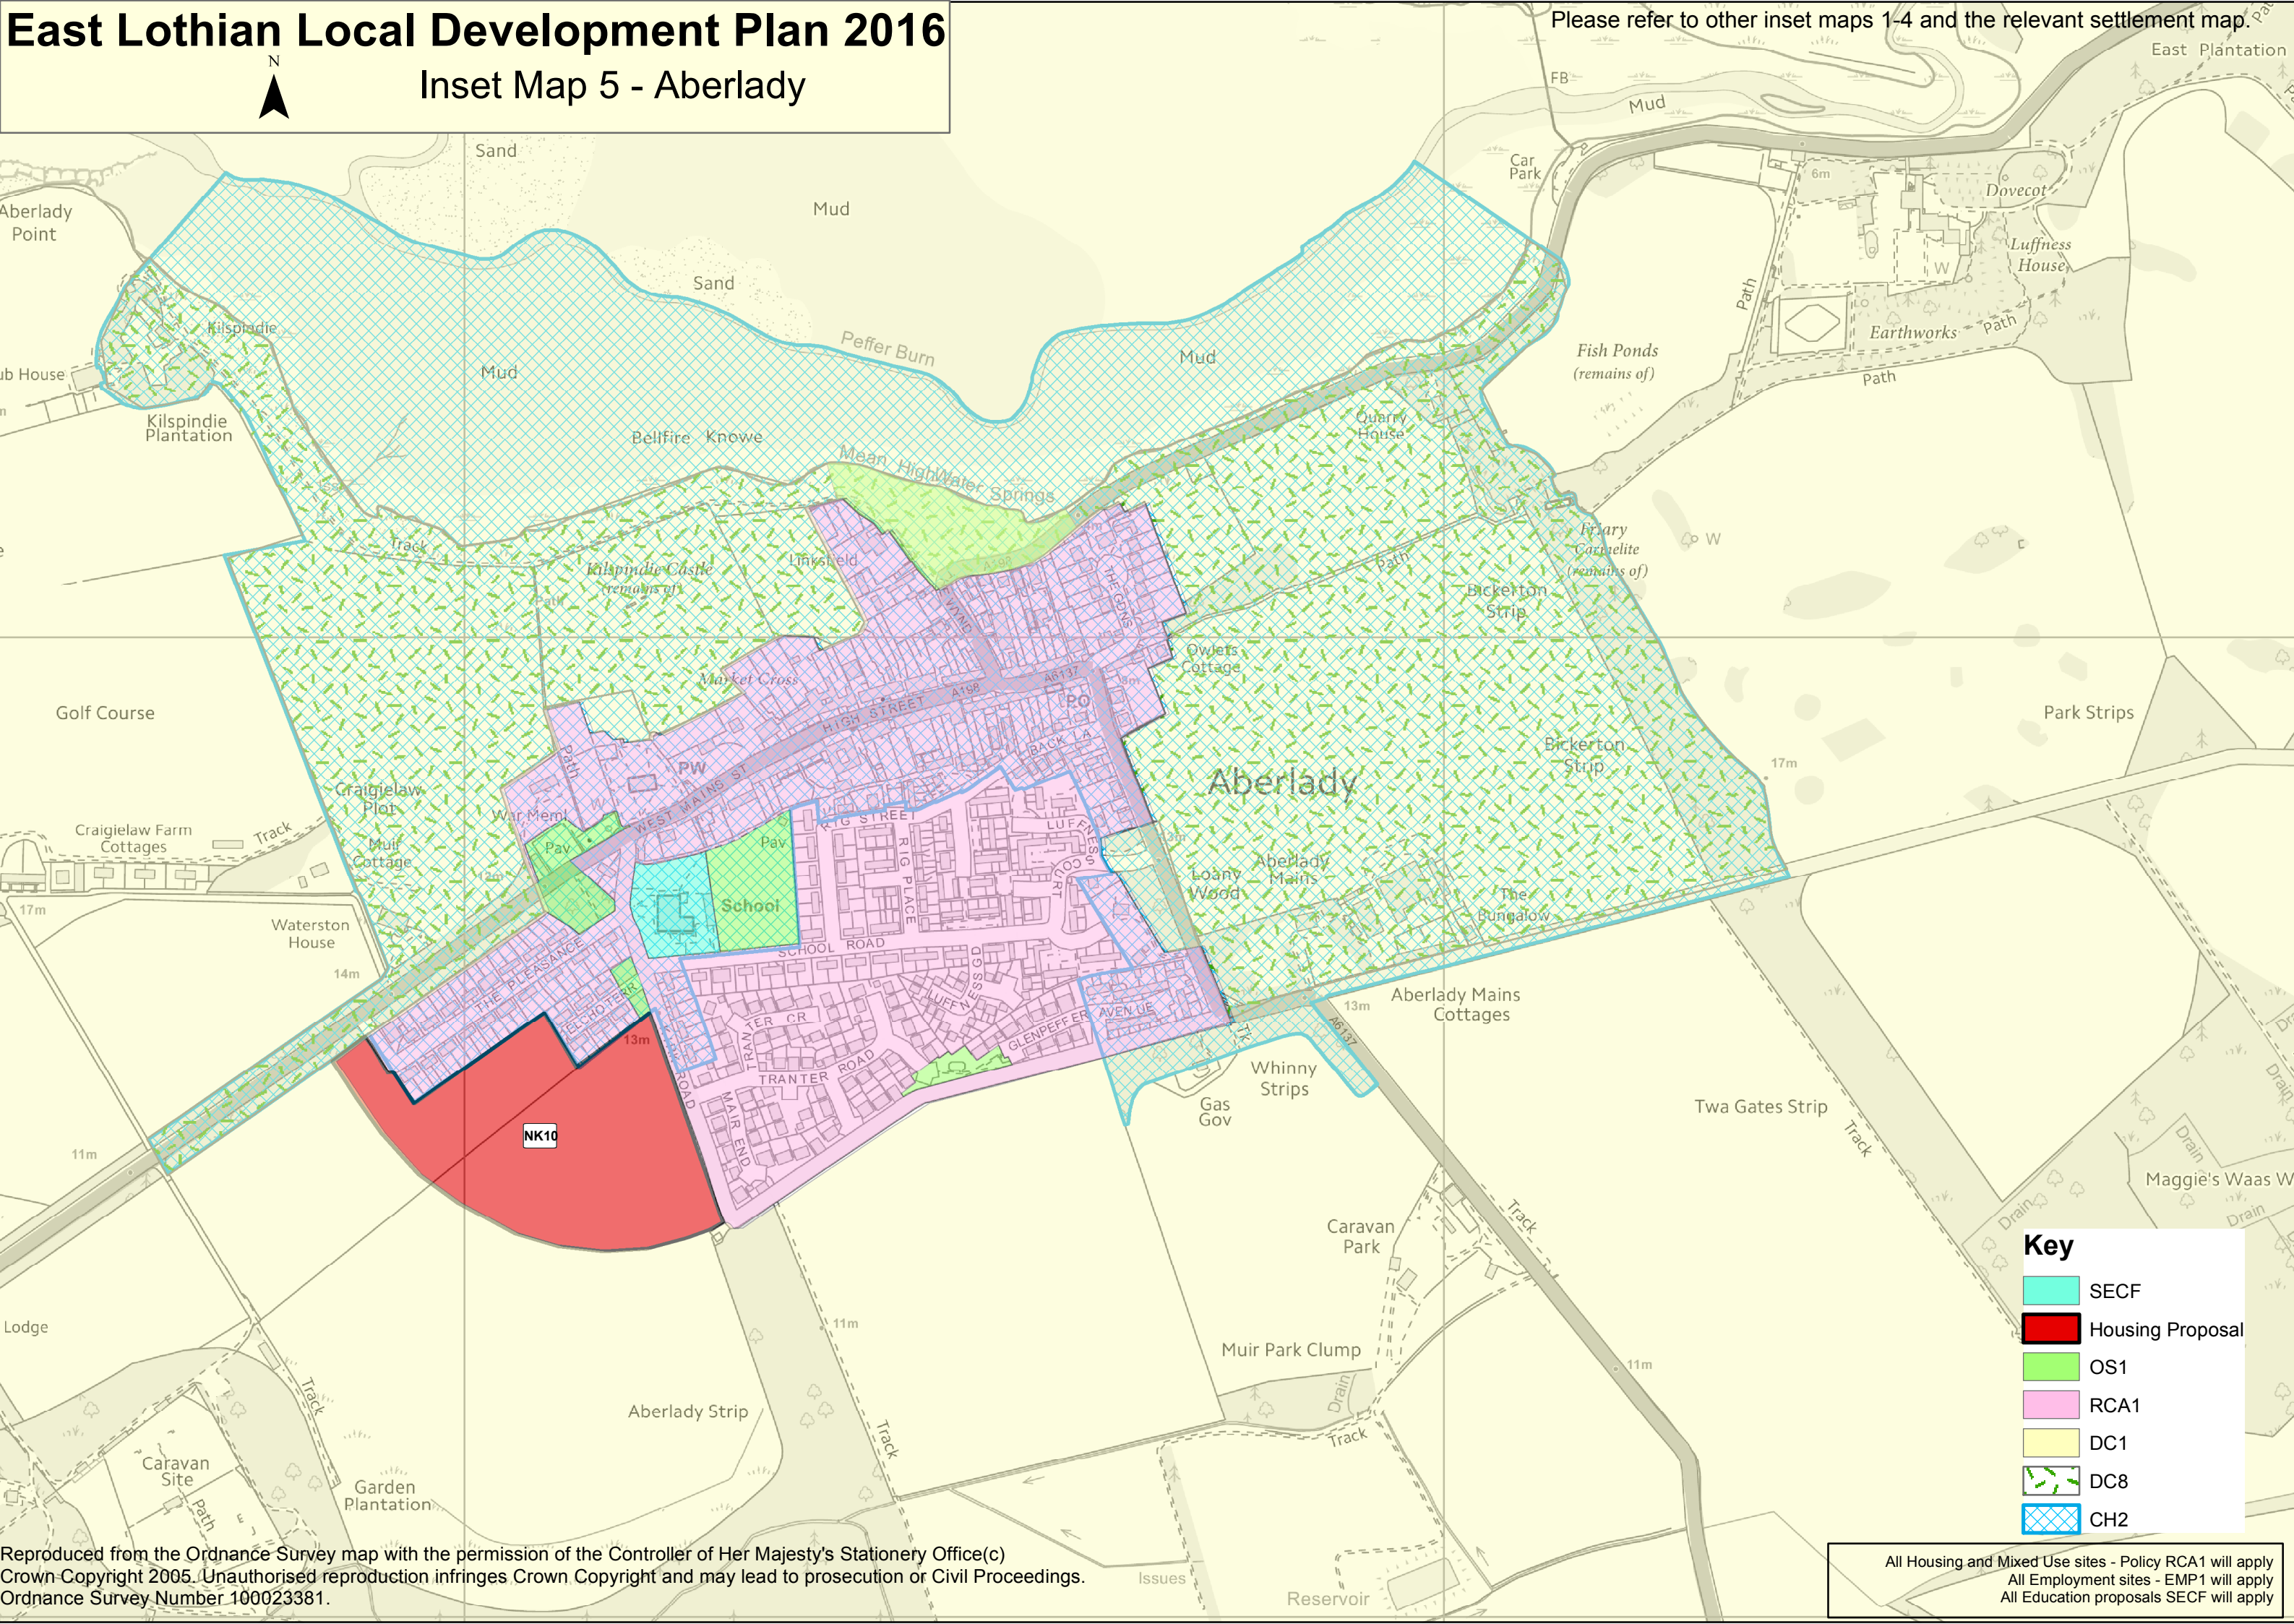

East Lothian Local Development Plan 2016

Inset Map 5 - Aberlady

Key

- SECF
- Housing Proposal
- OS1
- RCA1
- DC1
- DC8
- CH2