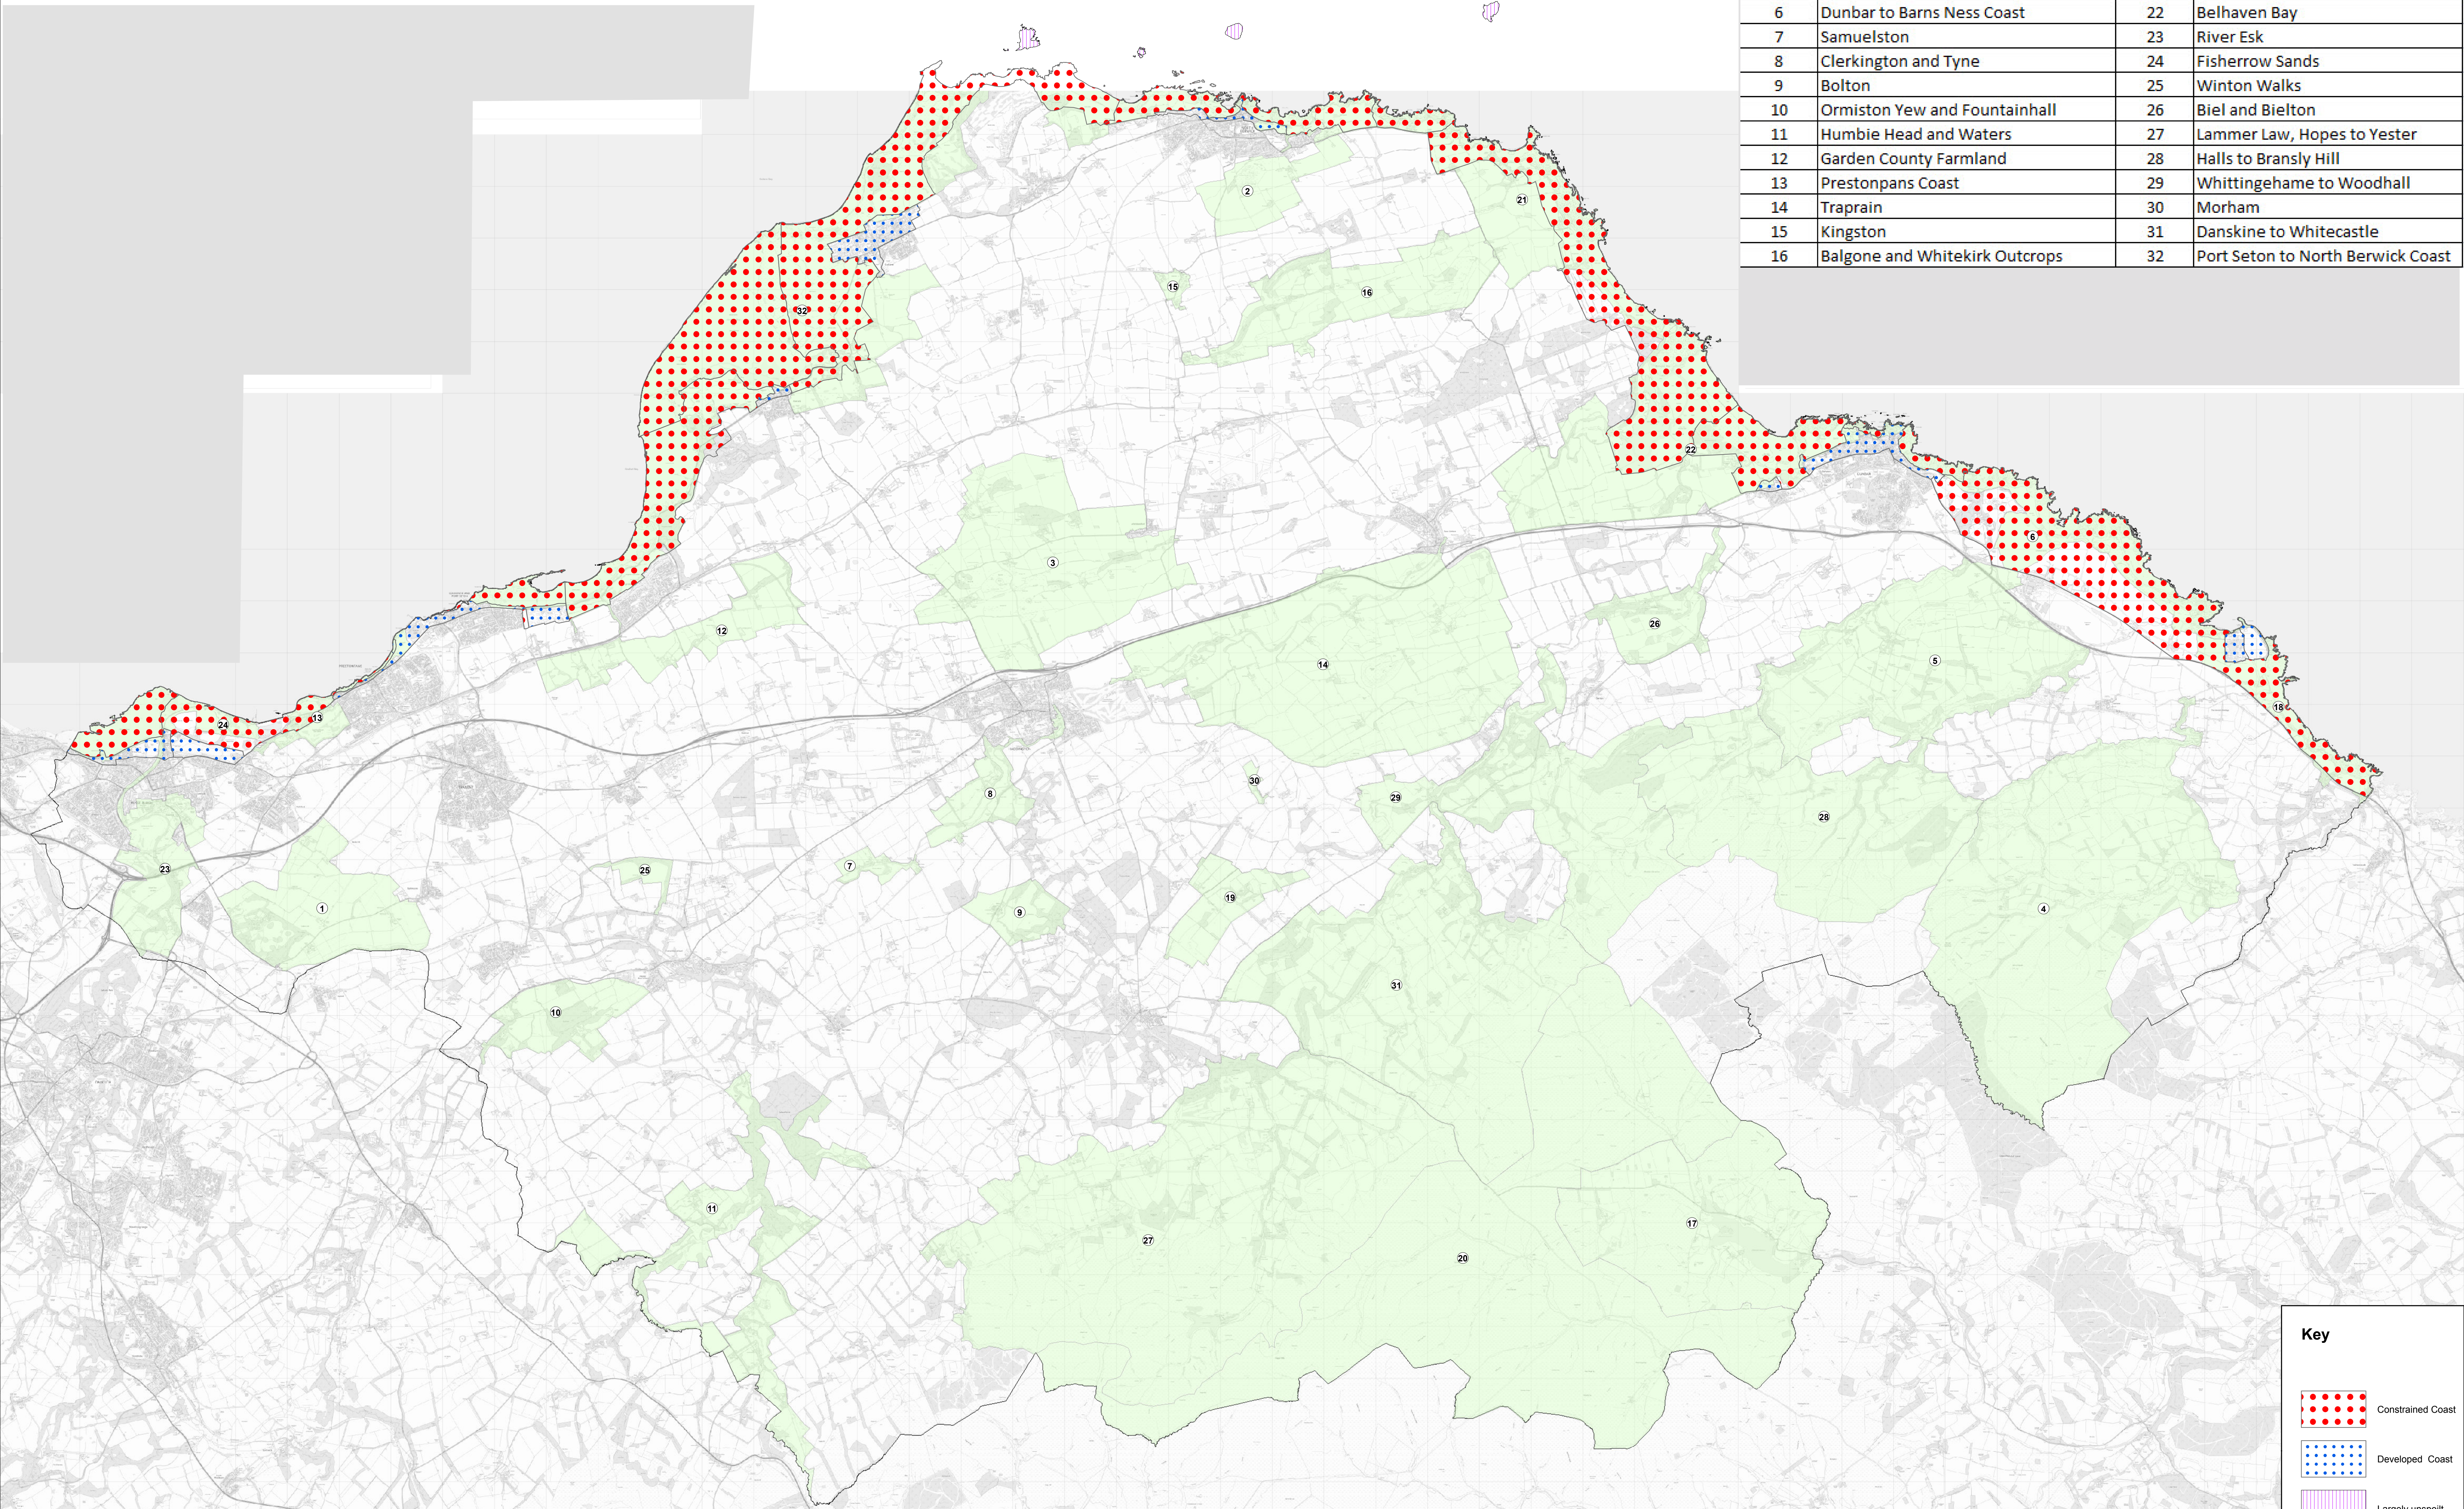

East Lothian Local Development Plan 2016

Inset Map 4

Number	SLA name	Number	SLA name
1	Elphinstone Ridge	17	Whiteadder
2	North Berwick Law	18	Thortonloch to Dunglass Coast
3	Garleton Hills	19	Linplum
4	Monynut to Blackcastle	20	Lammermuir Moorland
5	Doonhill to Chesters	21	Tantallon Coast
6	Dunbar to Barns Ness Coast	22	Belhaven Bay
7	Samuelston	23	River Esk
8	Clerkington and Tyne	24	Fisherrow Sands
9	Bolton	25	Winton Walks
10	Ormiston Yew and Fountainhall	26	Biel and Bielton
11	Humbie Head and Waters	27	Lammer Law, Hopes to Yester
12	Garden County Farmland	28	Halls to Bransly Hill
13	Prestonpans Coast	29	Whittingehame to Woodhall
14	Traprain	30	Morham
15	Kingston	31	Danskine to Whitecastle
16	Balgone and Whitekirk Outcrops	32	Port Seton to North Berwick Coast

Key

	Constrained Coast
	Developed Coast
	Largely unspoilt Coast
	Special Landscape Area

Please refer to other inset maps 1-3 and the relevant settlement map.