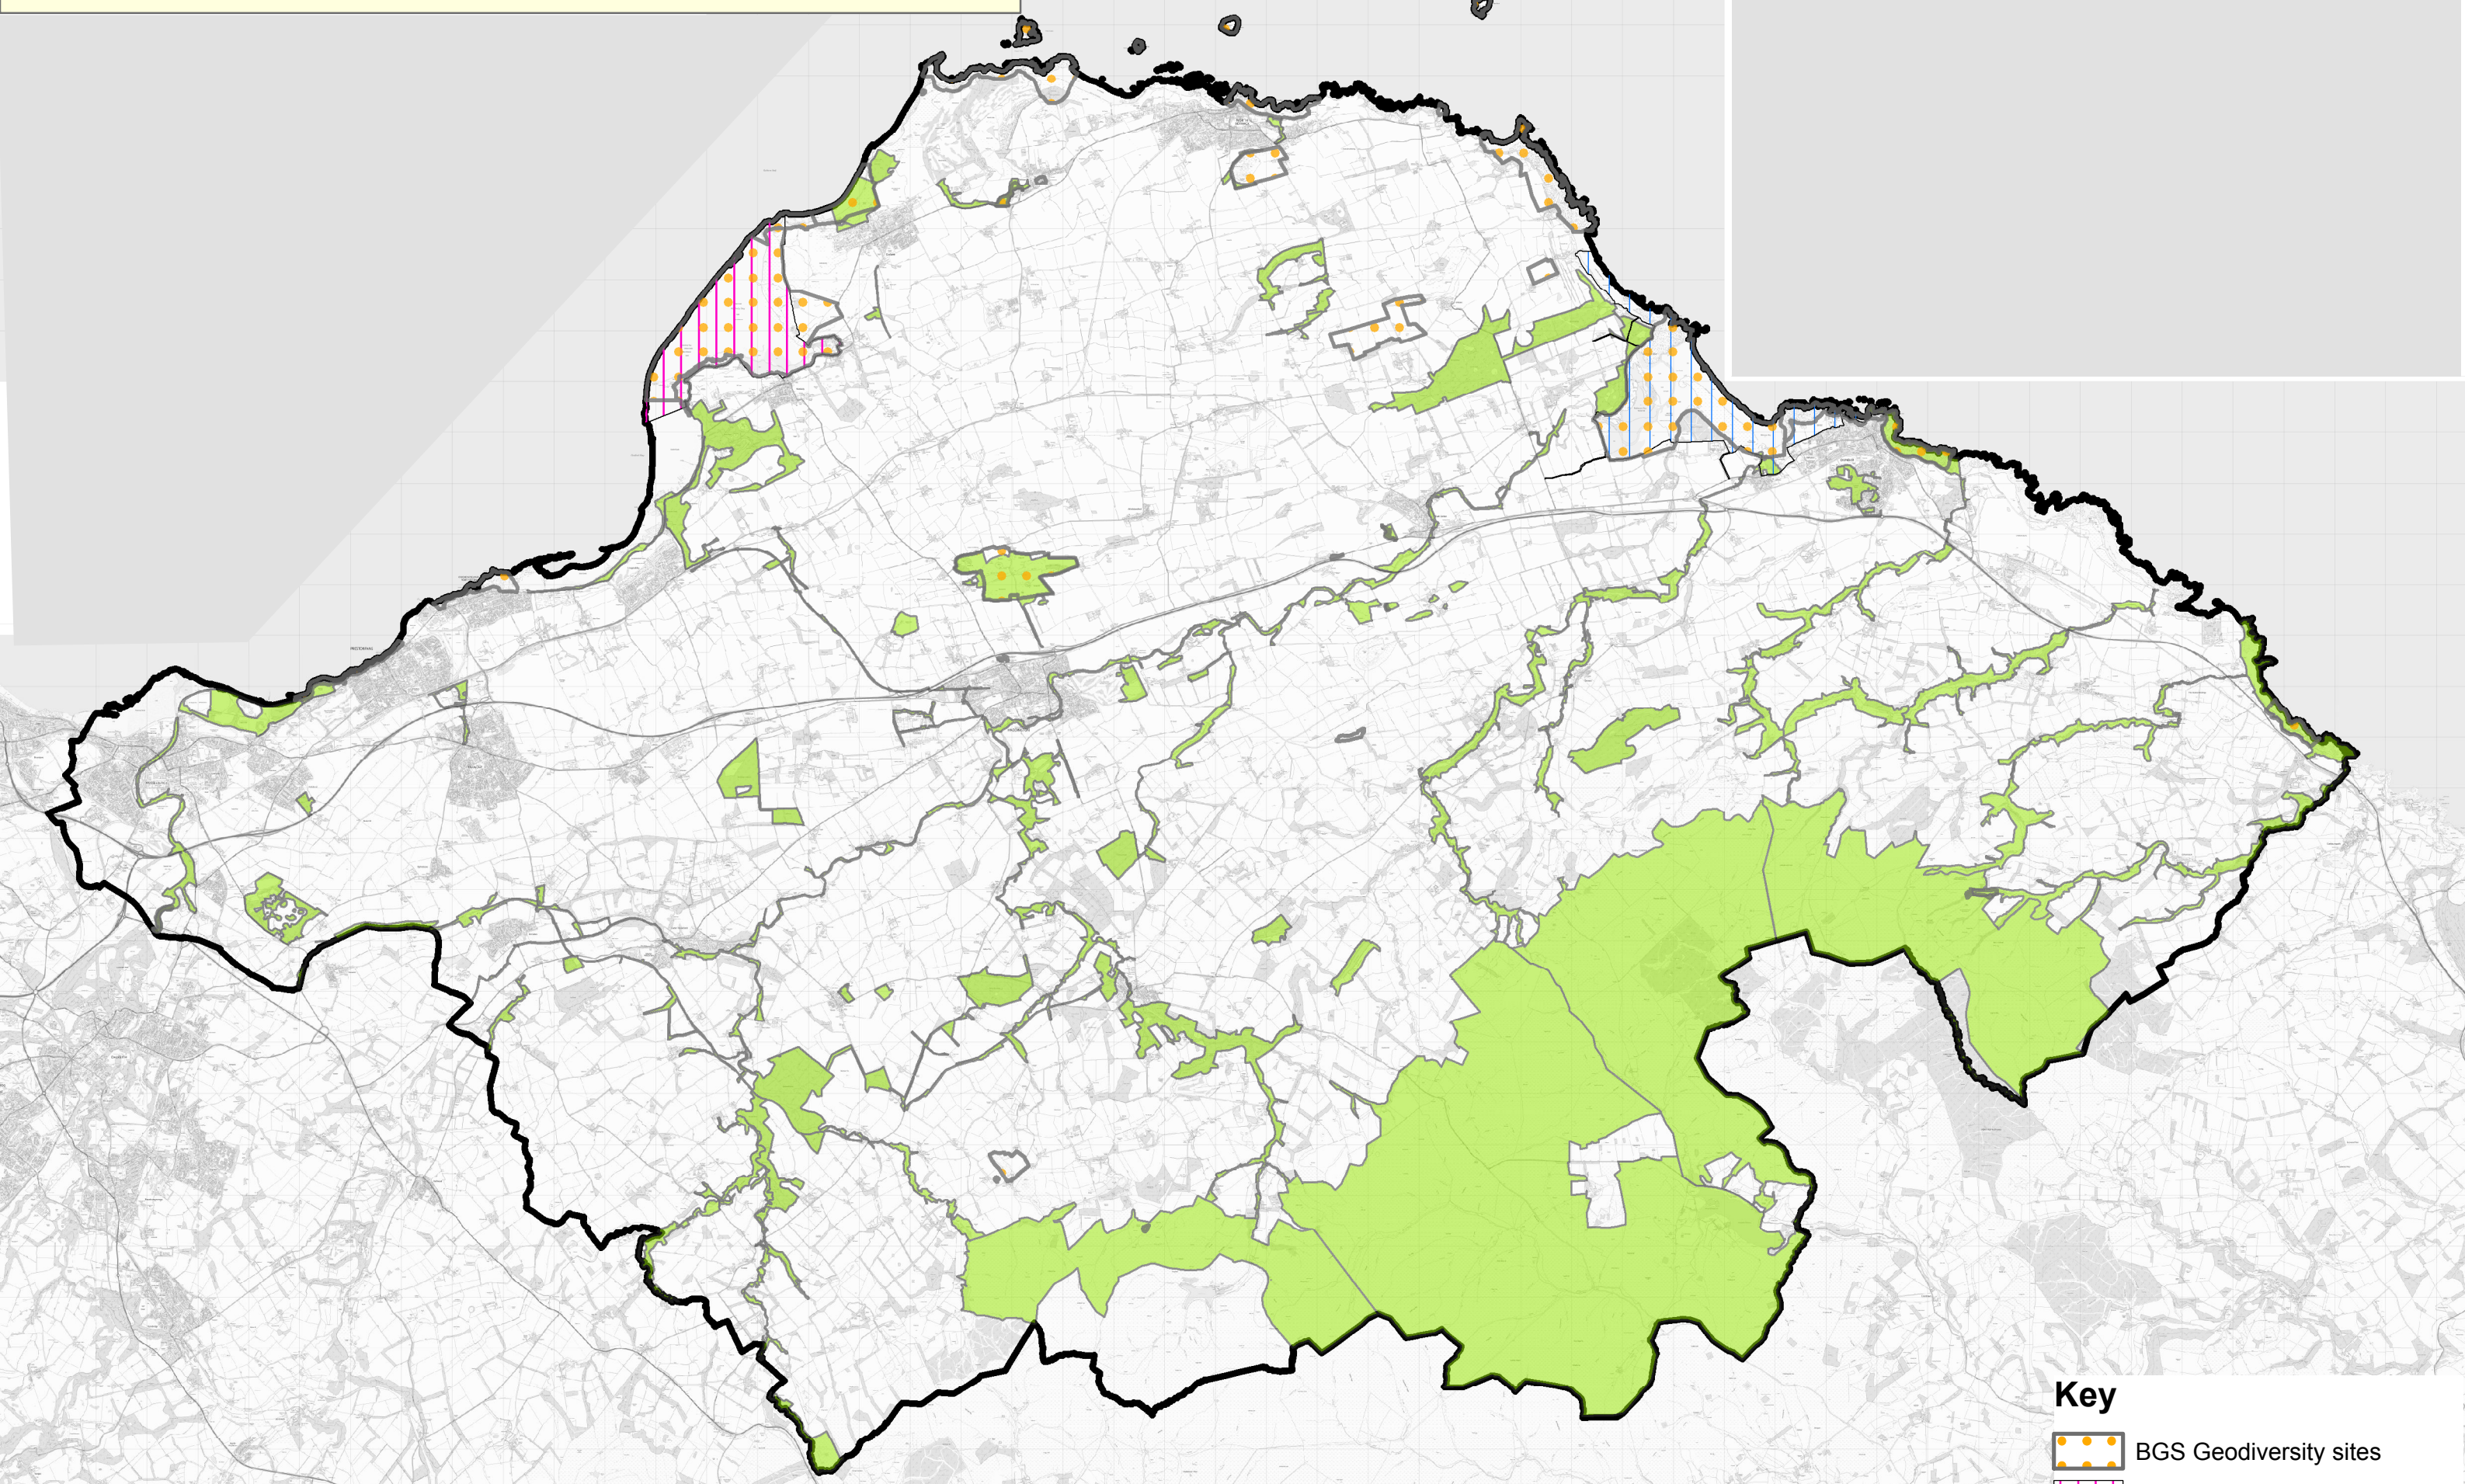

Inset Map 2

Key

-  BGS Geodiversity sites
-  Aberlady Nature Reserve
-  John Muir Country Park Local
-  Biodiversity sites