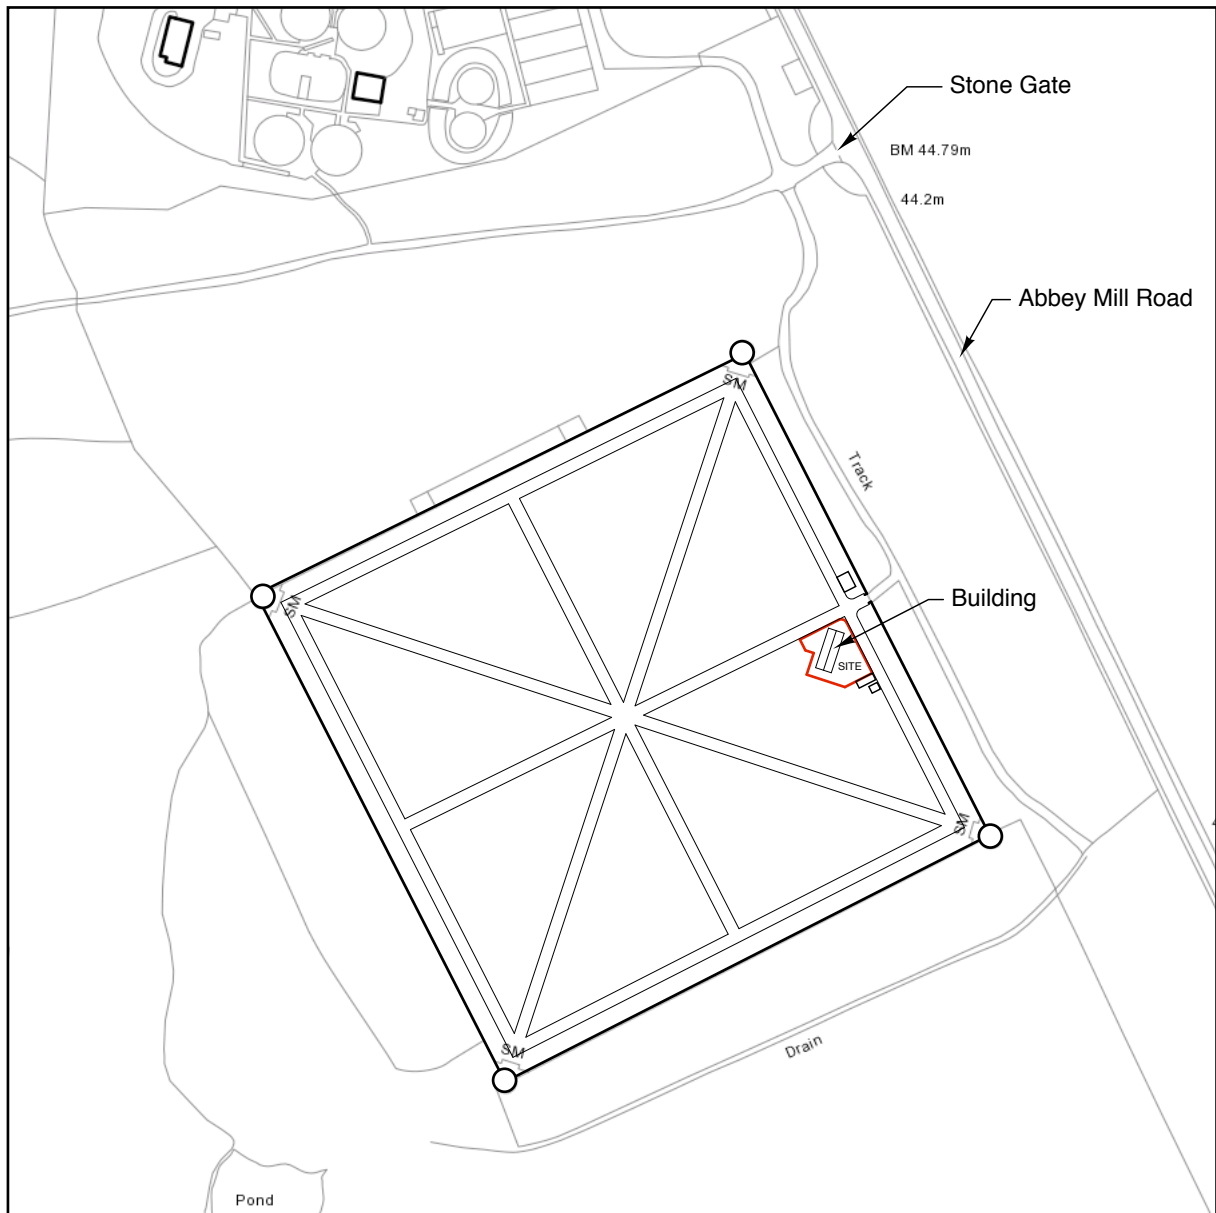

Easting: 353369 - Northing: 674211

QUERCUS DRAWING 1420-L01 Location Plan. Site of application overlaid on Ordnance survey

	Application Boundary
	Land in Ownership

Information

Online Ref: 000120411
Date: 27/5/2015