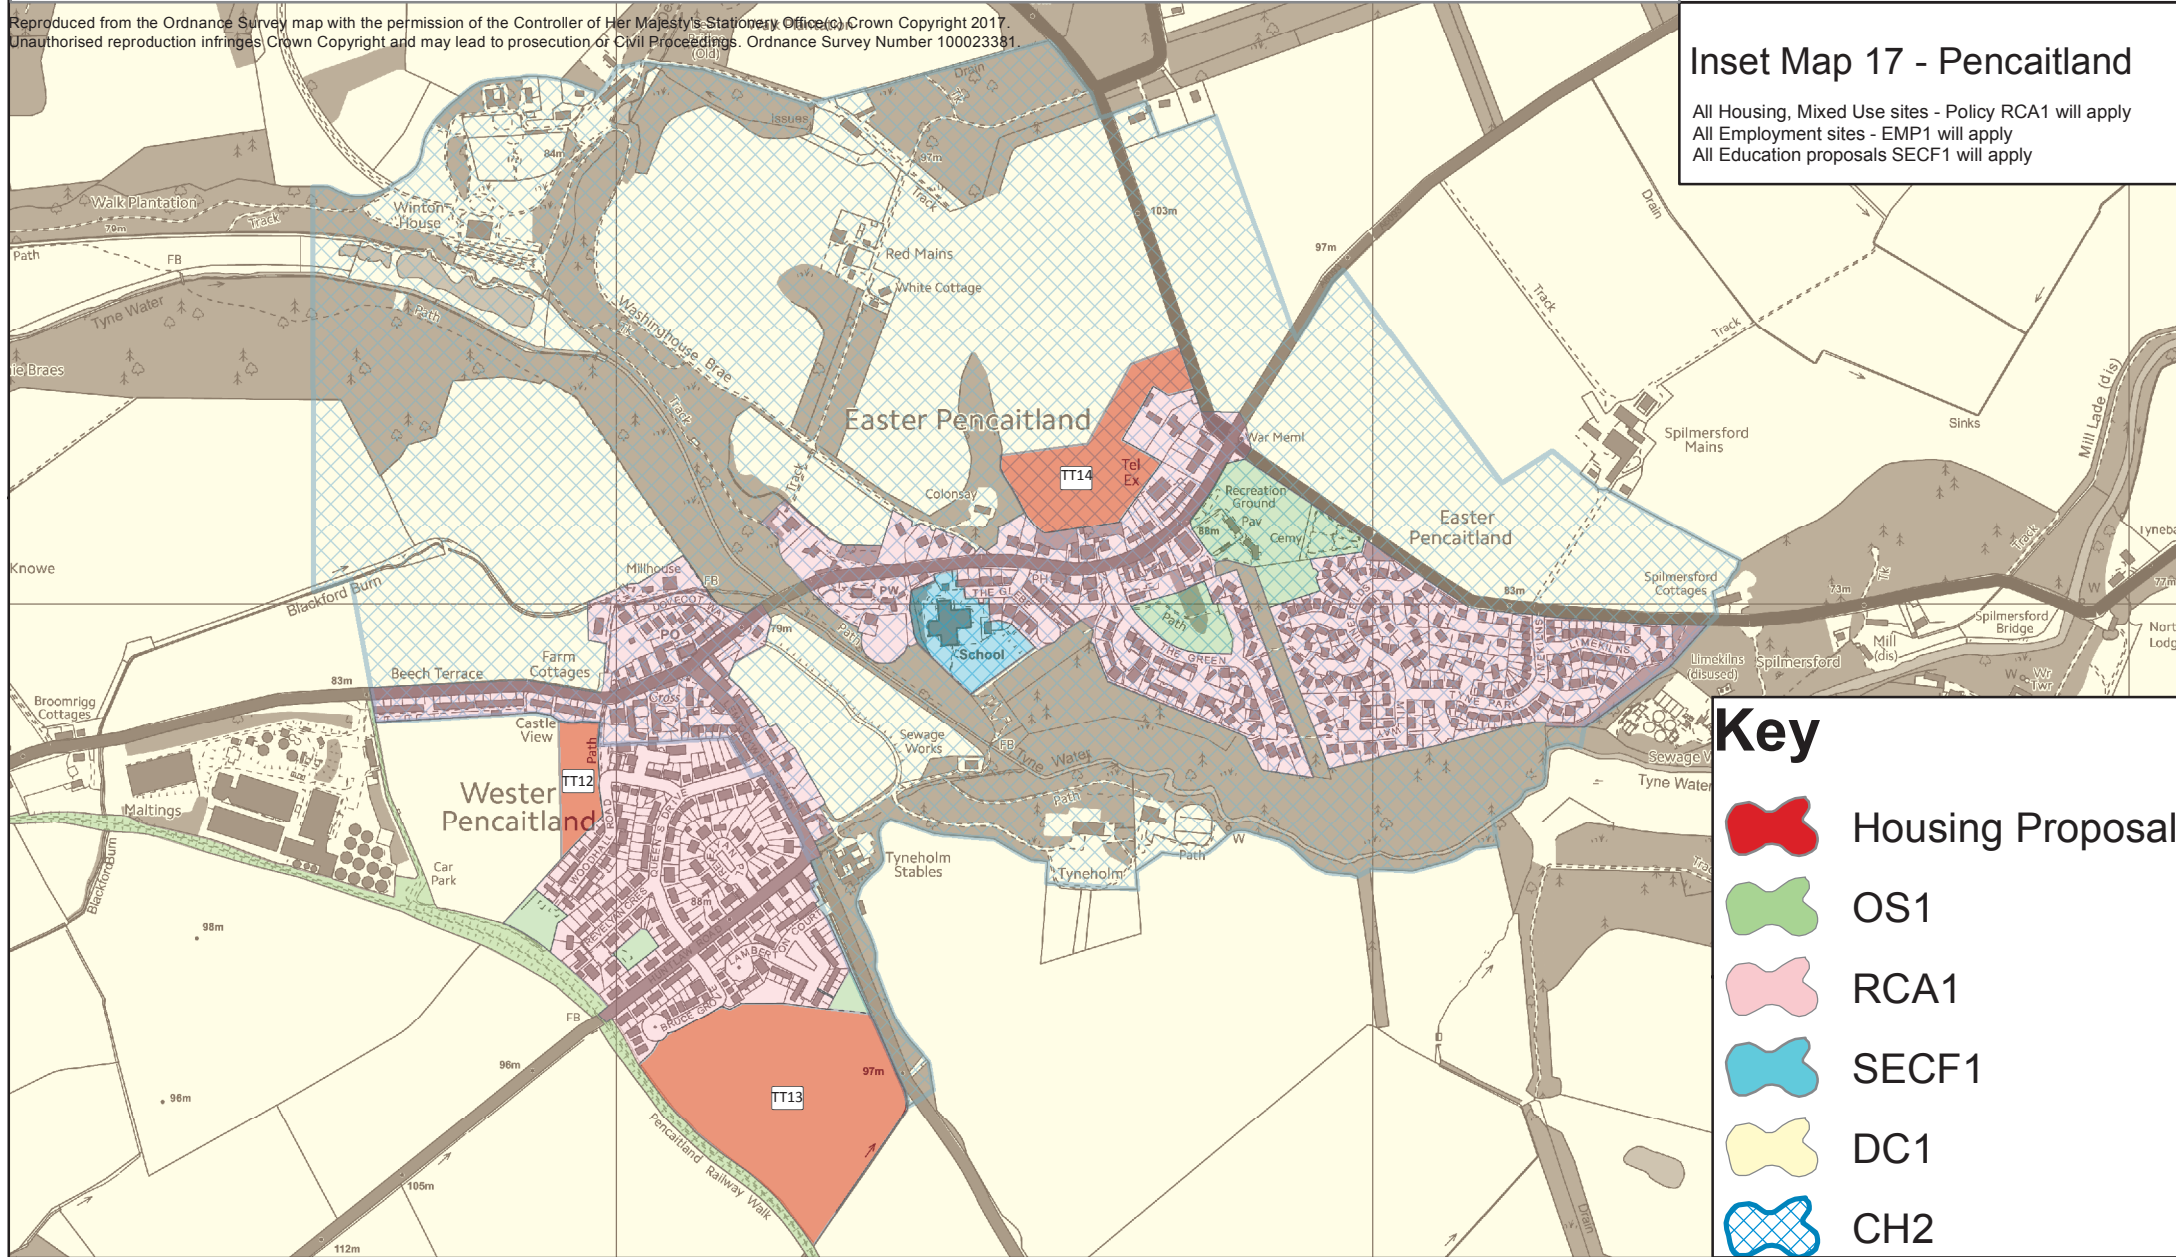

East Lothian Local Development Plan

Inset Map 17 - Pencaitland

**East Lothian
Council**

Reproduced from the Ordnance Survey map with the permission of the Controller of Her Majesty's Stationery Office (c) Crown Copyright 2017. Unauthorised reproduction infringes Crown Copyright and may lead to prosecution or Civil Proceedings. Ordnance Survey Number 100023381.

Inset Map 17 - Pencaitland

All Housing, Mixed Use sites - Policy RCA1 will apply
All Employment sites - EMP1 will apply
All Education proposals SECF1 will apply

Key

-  Housing Proposal
-  OS1
-  RCA1
-  SECF1
-  DC1
-  CH2